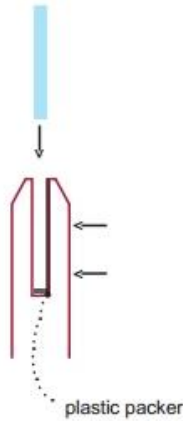

How adjustability works:

1. Place glass in spigot
2. Fix/ tension glass both sides with allen key

Συσκευασία ασφαλείας Glass Pool Fence Spigot

1. Ένα κομμάτι σε μια σακούλα με φυσαλίδες και μετά σε ένα λευκό κουτί.
2. 12 κομμάτια σε κουτί από χαρτόνι 365x330x230mm.
2. Συσκευασία ως απαιτήσεις των πελατών.