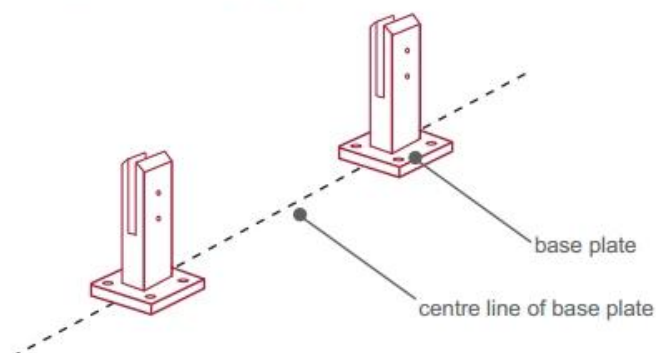

RBM

SBM

3) Οδηγός εγκατάστασης Glass Pool Fence Spigot

fixing method: base plate spigots

Mark out the centre line of proposed glass fence with a chalk line. Determine clamp location based on a sheet size (recommendation on pages 1 & 2). Use base plate as a template to mark out the hole positions and drill holes to suit.

Note: Do not exceed 100mm gaps between glass panels. Optimum gap is 40mm to 60mm

Now the base plated spigots can be fitted to the floor and plumbed via shims (not supplied) under the base plates. Be sure to tighten firmly as the smallest of movement at the base plate will result in noticeable movement at the bottom of the glass fence.

Tip: By setting the two outer spigots of your total span, a string line can be run in the 'throat' of the spigots, giving correct height for all spigots in between

Note: Do not exceed 100mm gap from the fixing surface to the bottom of the glass