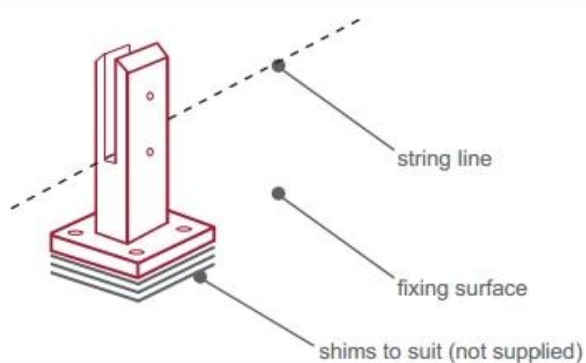

RBM

SBM

3) Οδηγός εγκατάστασης Glass Pool Fence Spigot

fixing method: base plate spigots

Mark out the centre line of proposed glass fence with a chalk line. Determine clamp location based on a sheet size (recommendation on pages 1 & 2). Use base plate as a template to mark out the hole positions and drill holes to suit.

Note: Do not exceed 100mm gaps between glass panels. Optimum gap is 40mm to 60mm

Now the base plated spigots can be fitted to the floor and plumbed via shims (not supplied) under the base plates. Be sure to tighten firmly as the smallest of movement at the base plate will result in noticeable movement at the bottom of the glass fence.

Tip: By setting the two outer spigots of your total span, a string line can be run in the 'throat' of the spigots, giving correct height for all spigots in between

Note: Do not exceed 100mm gap from the fixing surface to the bottom of the glass