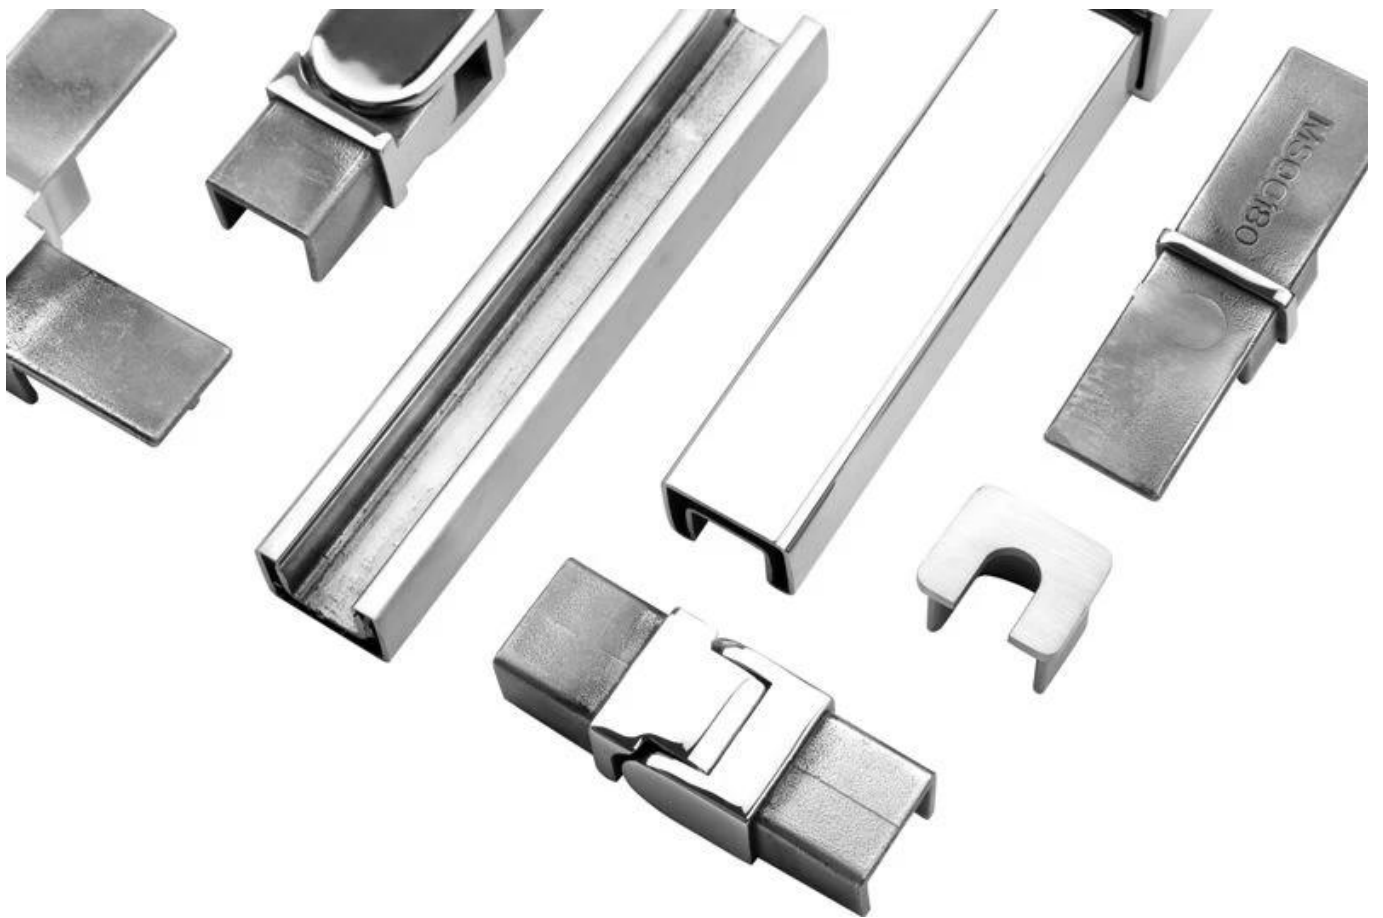

Aluminum trough 1 m

Waterproof tape 2 meters

Aluminum plastic fittings 3 sets

Expansion screws 3 pieces

LCH-D02

12 mm to 13.14 mm tempered glass

1 m aluminium groove contains the following accessories (excluding glass)

Aluminum trough 1 m

Decorative cover 2 meters

Aluminum plastic fittings 3 sets

Expansion screws 3 pieces

Μαζική παραγωγή και συσκευασία

κουπαστή σωλήνων σχισμής:

KEBIL 科比奥®

- | | |
|--|--|
| 1. Aluminum Railing Base | 7. End Cap |
| 2. Stainless Cap Screw | 8. Setting Block |
| 3. ½" Tempered Float Glass | 9. Expansive Cement |
| 4. Top Rail | 10. Cladding |
| 5. Splice | 11. Protective Insert |
| 6. Corner fitting
(Horizontal Shown Vertical
Also Available) | 12. Handrail Brackets and Fittings
Also Available |