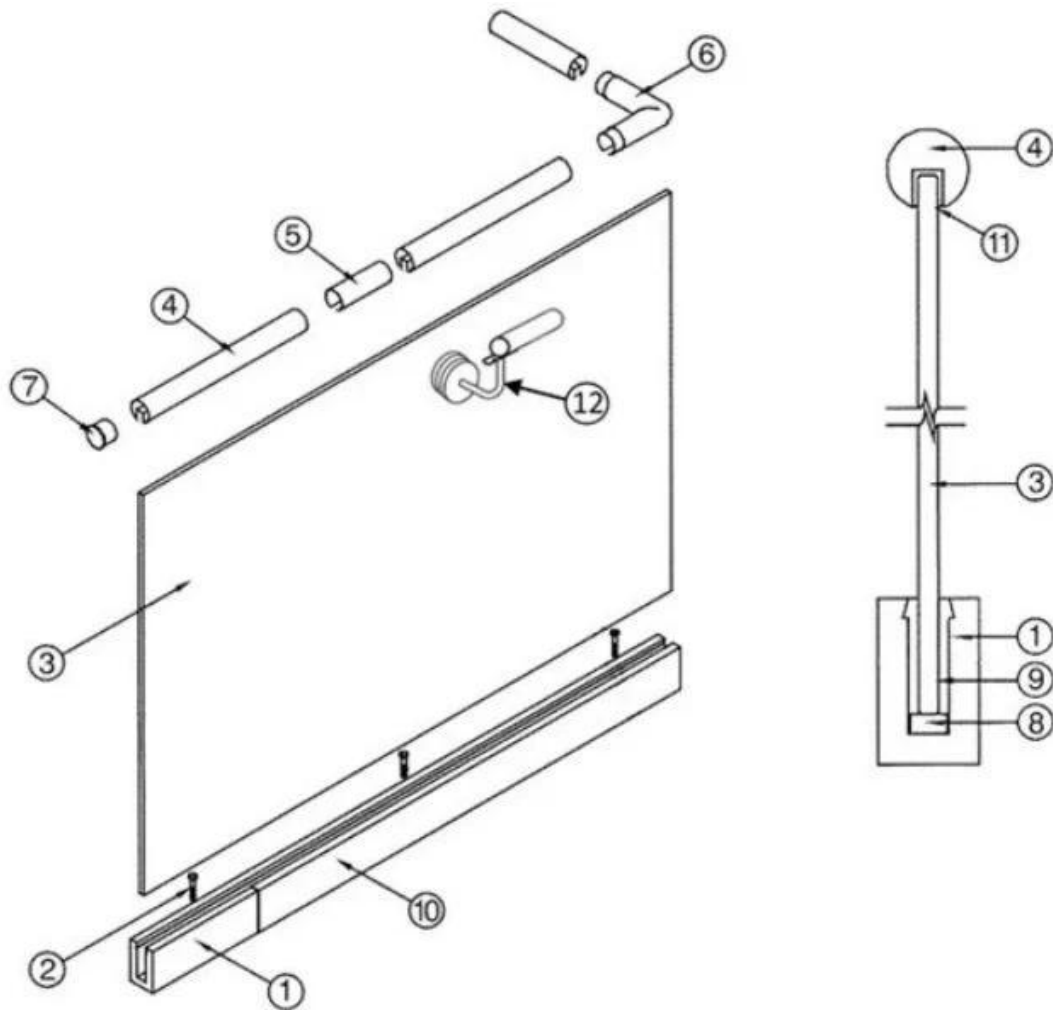

Aluminum trough 1 m

Waterproof tape 2 meters

Aluminum plastic fittings 3 sets

Expansion screws 3 pieces

LCH-D02

12 mm to 13.14 mm tempered glass

1 m aluminium groove contains the following accessories (excluding glass)

Aluminum trough 1 m

Decorative cover 2 meters

Aluminum plastic fittings 3 sets

Expansion screws 3 pieces

Μαζική παραγωγή και συσκευασία

κουπαστή σωλήνων σχισμής:

KEBIL 科比奥®

- | | |
|--|--|
| 1. Aluminum Railing Base | 7. End Cap |
| 2. Stainless Cap Screw | 8. Setting Block |
| 3. ½" Tempered Float Glass | 9. Expansive Cement |
| 4. Top Rail | 10. Cladding |
| 5. Splice | 11. Protective Insert |
| 6. Corner fitting
(Horizontal Shown Vertical
Also Available) | 12. Handrail Brackets and Fittings
Also Available |