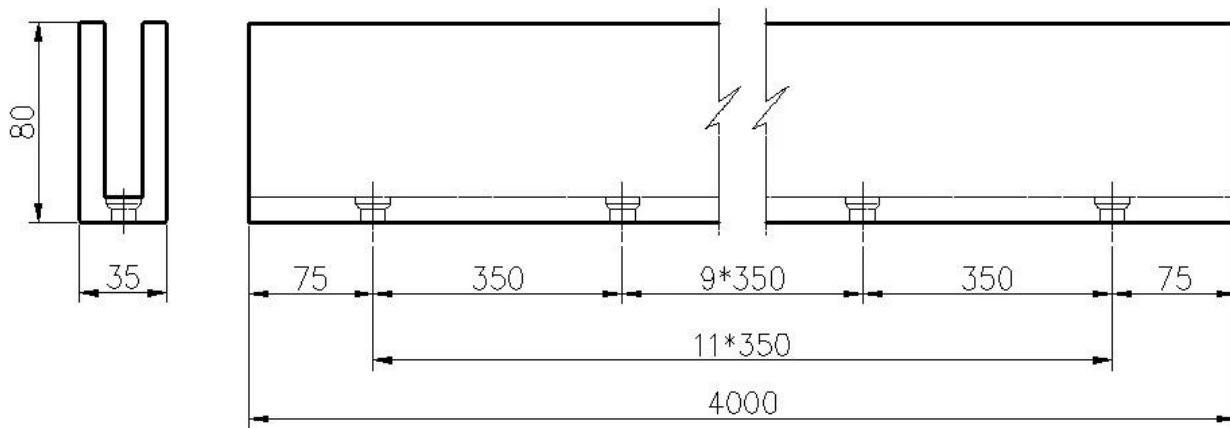

Εγκατάσταση καναλιού αλουμινίου U