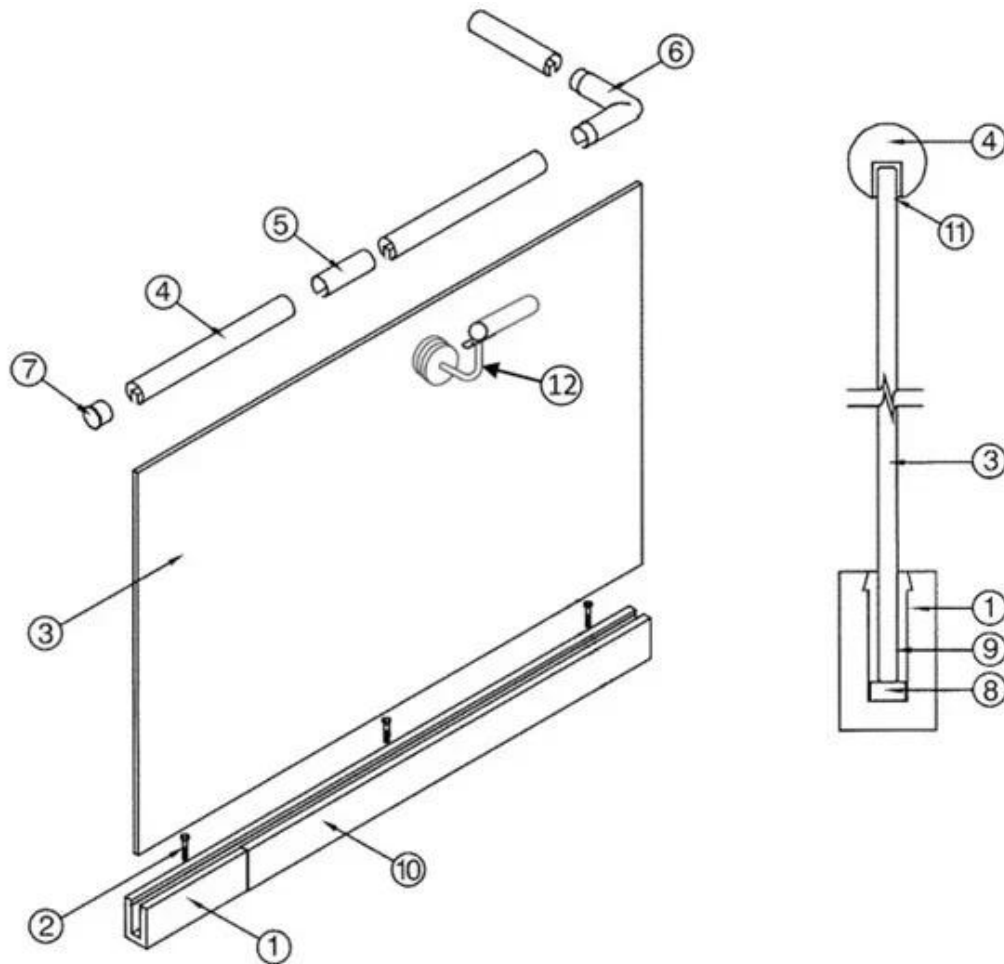

Aluminum trough 1 m Decorative cover 2 meters Aluminum plastic fittings 3 sets Expansion screws 3 pieces

LCH-A01

20 mm to 21.52 mm tempered glass

1 m aluminium groove contains the following accessories (excluding glass)

Aluminum trough 1 m

Waterproof tape 2 meters

Aluminum plastic fittings 3 sets

Expansion screws 3 pieces

LCH-A02

20 mm to 21.52 mm tempered glass

1 m aluminium groove contains the following accessories (excluding glass)

Aluminum trough 1 m

Decorative cover 2 meters

Aluminum plastic fittings 3 sets

Expansion screws 3 pieces

Aluminum u καναλιού κιγκλίδωμα Φωτογραφίες έργου

Αλουμίνιο U κανάλι καναλιού

Σχετιζομαι μεπροϊόντα- ανοξείδωτο χάλυβα c καναλιού

- | | |
|--|--|
| 1. Aluminum Railing Base | 7. End Cap |
| 2. Stainless Cap Screw | 8. Setting Block |
| 3. ½" Tempered Float Glass | 9. Expansive Cement |
| 4. Top Rail | 10. Cladding |
| 5. Splice | 11. Protective Insert |
| 6. Corner fitting
(Horizontal Shown Vertical
Also Available) | 12. Handrail Brackets and Fittings
Also Available |