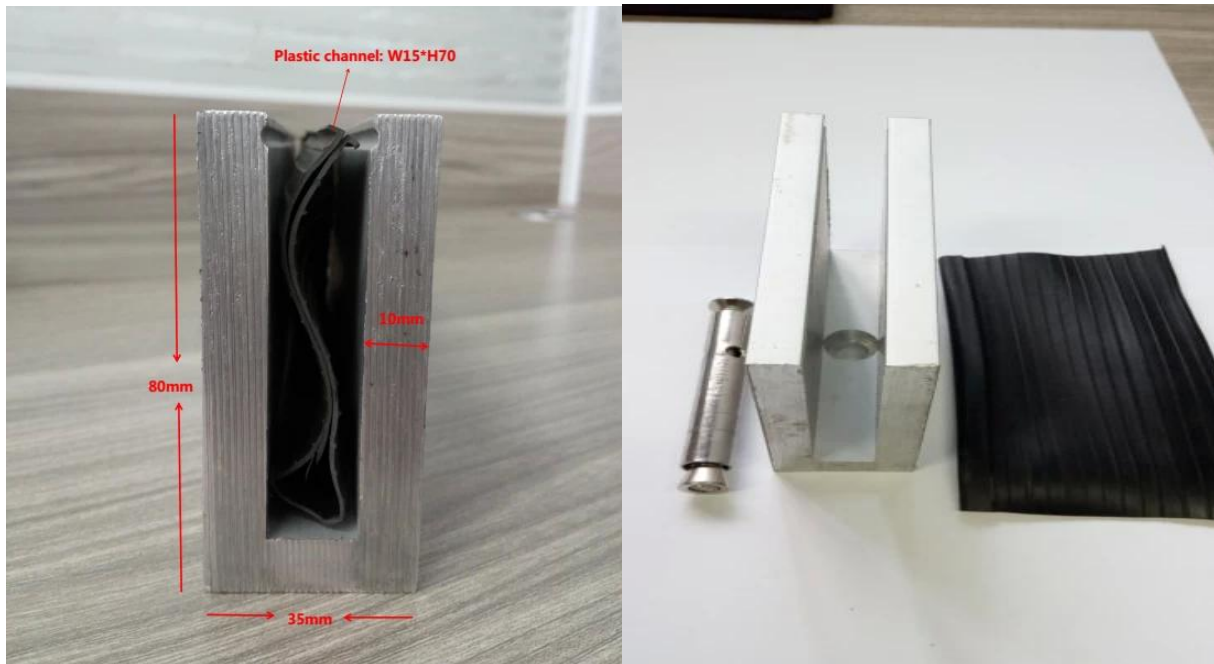

Εγκατάσταση καναλιού αλουμινίου U