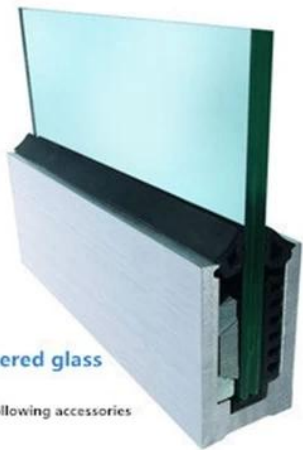

Aluminum trough 1 m    Decorative cover 2 meters    Aluminum plastic fittings 3 sets    Expansion screws 3 pieces

**LCH-B01 / A02: χωρίς / με επένδυση για χρήση με γυαλί 16mm έως 17.52mm**

LCH-B01

16 mm to 17.52 mm tempered glass

1 m aluminium groove contains the following accessories (excluding glass)

LCH-B02

16 mm to 17.52 mm tempered glass

1 m aluminium groove contains the following accessories (excluding glass)

**LCH-C01 / A02: χωρίς / με επένδυση για χρήση με γυαλί 12mm έως 13.14mm**

LCH-C01

12 mm to 13.14 mm tempered glass

1 m aluminium groove contains the following accessories (excluding glass)

LCH-C02

12 mm to 13.14 mm tempered glass

1 m aluminium groove contains the following accessories (excluding glass)