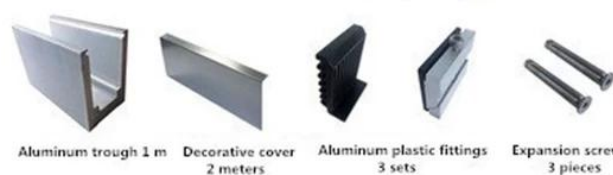

1 m aluminium groove contains the following accessories (excluding glass)

Aluminum trough 1 m Waterproof tape 2 meters

Aluminum plastic fittings 3 sets

Expansion screws 3 pieces

LCH-A02

20 mm to 21.52 mm tempered glass

1 m aluminium groove contains the following accessories (excluding glass)

Aluminum trough 1 m

Decorative cover 2 meters

Aluminum plastic fittings 3 sets

Expansion screws 3 pieces

LCH-B01 / A02: χωρίς / με επένδυση για χρήση με γυαλί 16 mm έως 17,52 mm

LCH-B01

16 mm to 17.52 mm tempered glass

1 m aluminium groove contains the following accessories (excluding glass)

Aluminum trough 1 m Waterproof tape 2 meters

Aluminum plastic fittings 3 sets

Expansion screws 3 pieces

LCH-B02

16 mm to 17.52 mm tempered glass

1 m aluminium groove contains the following accessories (excluding glass)

Aluminum trough 1 m

Decorative cover 2 meters

Aluminum plastic fittings 3 sets

Expansion screws 3 pieces