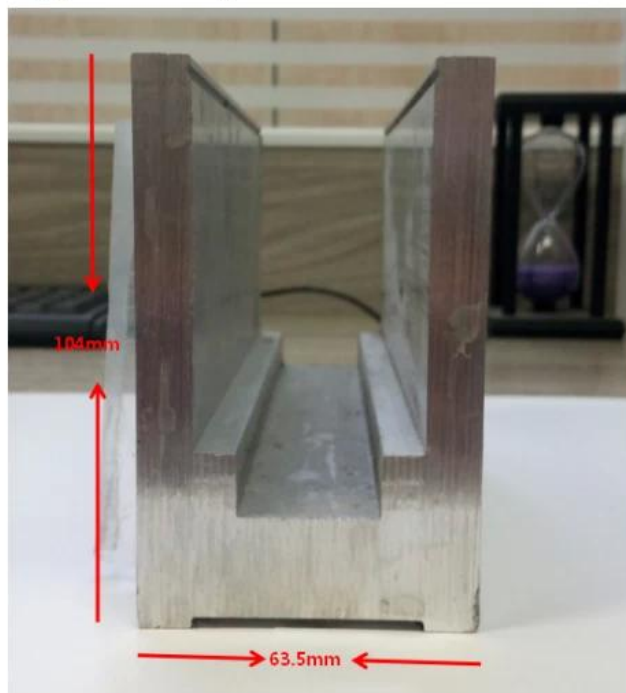

Big profile: for glass thickness 20-30mm