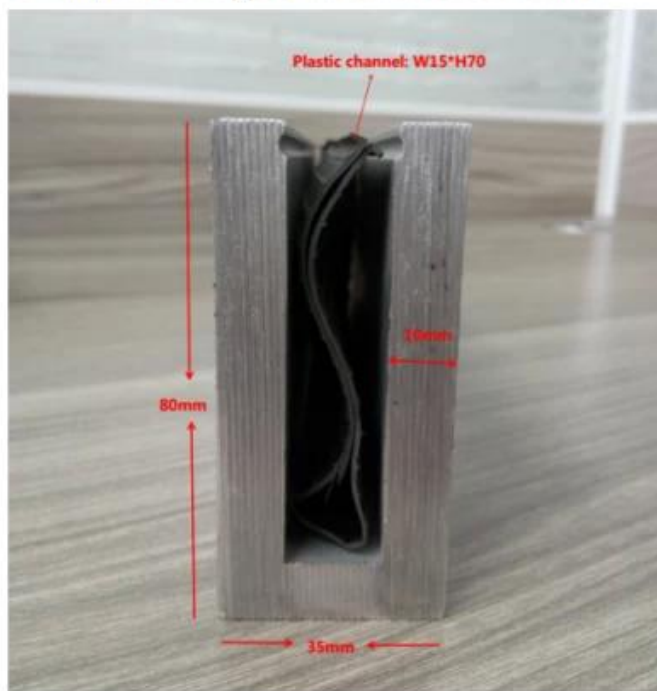

Aluminum trough 1 m

Waterproof tape 2 meters

Aluminum plastic fittings 3 sets

Expansion screws 3 pieces

LCH-D02

12 mm to 13.14 mm tempered glass

1 m aluminium groove contains the following accessories (excluding glass)

Aluminum trough 1 m

Decorative cover 2 meters

Aluminum plastic fittings 3 sets

Expansion screws 3 pieces

Μαζική παραγωγή και συσκευασία

Περισσότεροι τύποι αλουμινίου U κανάλι για γυάλινο κιγκλίδωμα:

Small profile: for glass thickness 10-12.76mm

Big profile: for glass thickness 20-30mm

Χειροκίνητη χειρολαβή:

KEBIL 科比奥®

- | | |
|--|--|
| 1. Aluminum Railing Base | 7. End Cap |
| 2. Stainless Cap Screw | 8. Setting Block |
| 3. 1/2" Tempered Float Glass | 9. Expansive Cement |
| 4. Top Rail | 10. Cladding |
| 5. Splice | 11. Protective Insert |
| 6. Corner fitting
(Horizontal Shown Vertical
Also Available) | 12. Handrail Brackets and Fittings
Also Available |