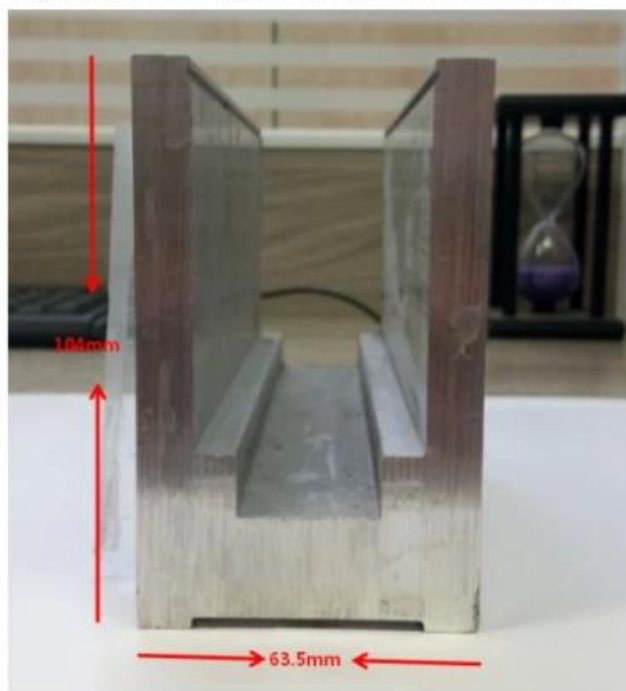

Big profile: for glass thickness 20-30mm