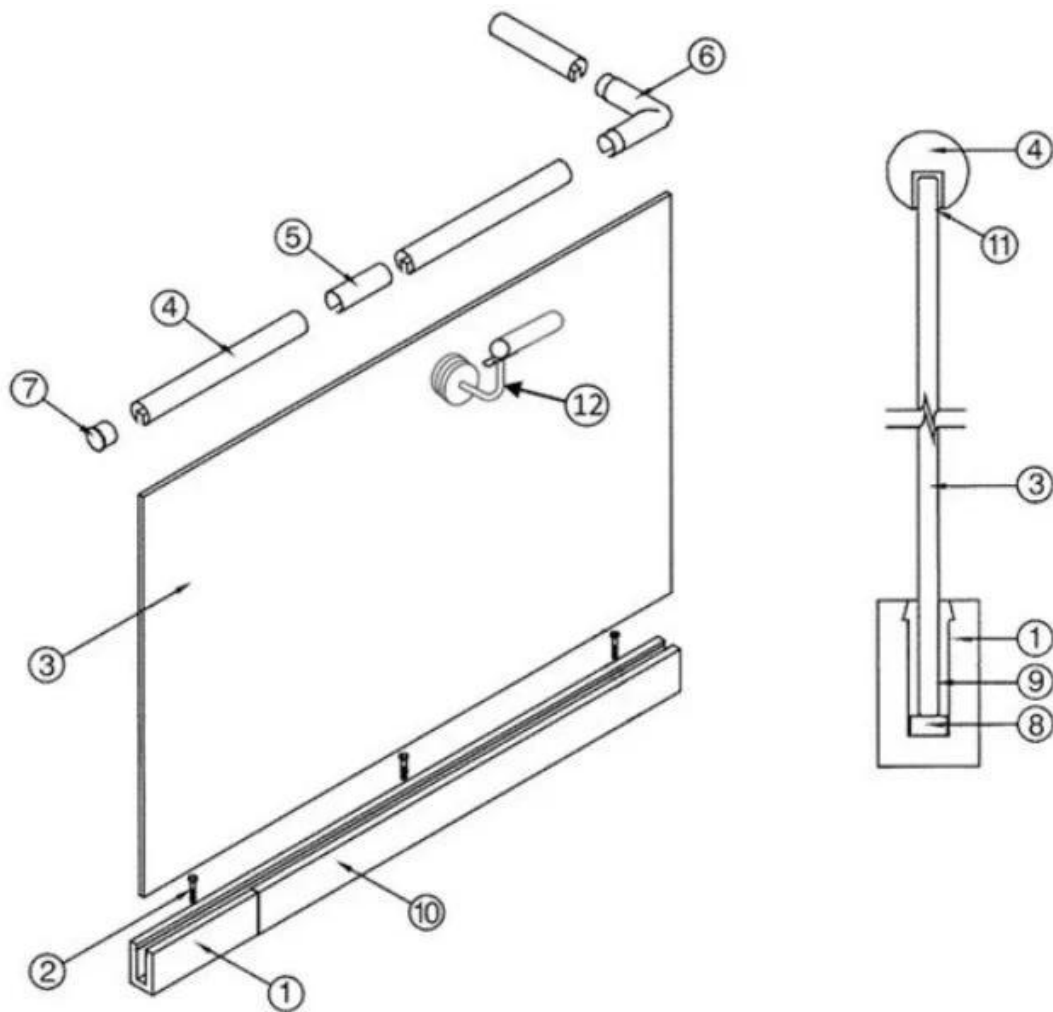

Aluminum trough 1 m

Waterproof tape 2 meters

Aluminum plastic fittings 3 sets

Expansion screws 3 pieces

LCH-D02

12 mm to 13.14 mm tempered glass

1 m aluminium groove contains the following accessories (excluding glass)

Big profile: for glass thickness 20-30mm

Χειροκίνητη χειρολαβή:

KEBIL 科比奥®

- | | |
|--|--|
| 1. Aluminum Railing Base | 7. End Cap |
| 2. Stainless Cap Screw | 8. Setting Block |
| 3. 1/2" Tempered Float Glass | 9. Expansive Cement |
| 4. Top Rail | 10. Cladding |
| 5. Splice | 11. Protective Insert |
| 6. Corner fitting
(Horizontal Shown Vertical
Also Available) | 12. Handrail Brackets and Fittings
Also Available |