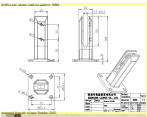

KEBILVIEW®