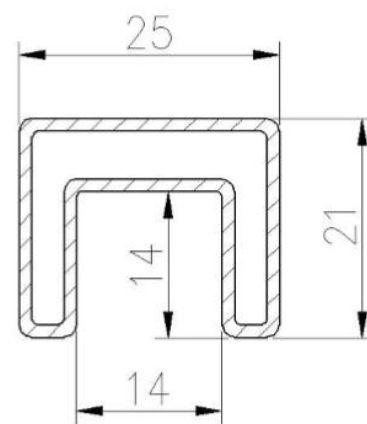

**25×21MM, GROOVE 14×14MM**

Surface treatment: satin brushed / mirror polished

25\*21 tube

**Model: SQ2521**

**DIAMETER 25.4MM, GROOVE 14 × 14MM**

Surface treatment: satin brushed / mirror polished

**Model: RD2525**