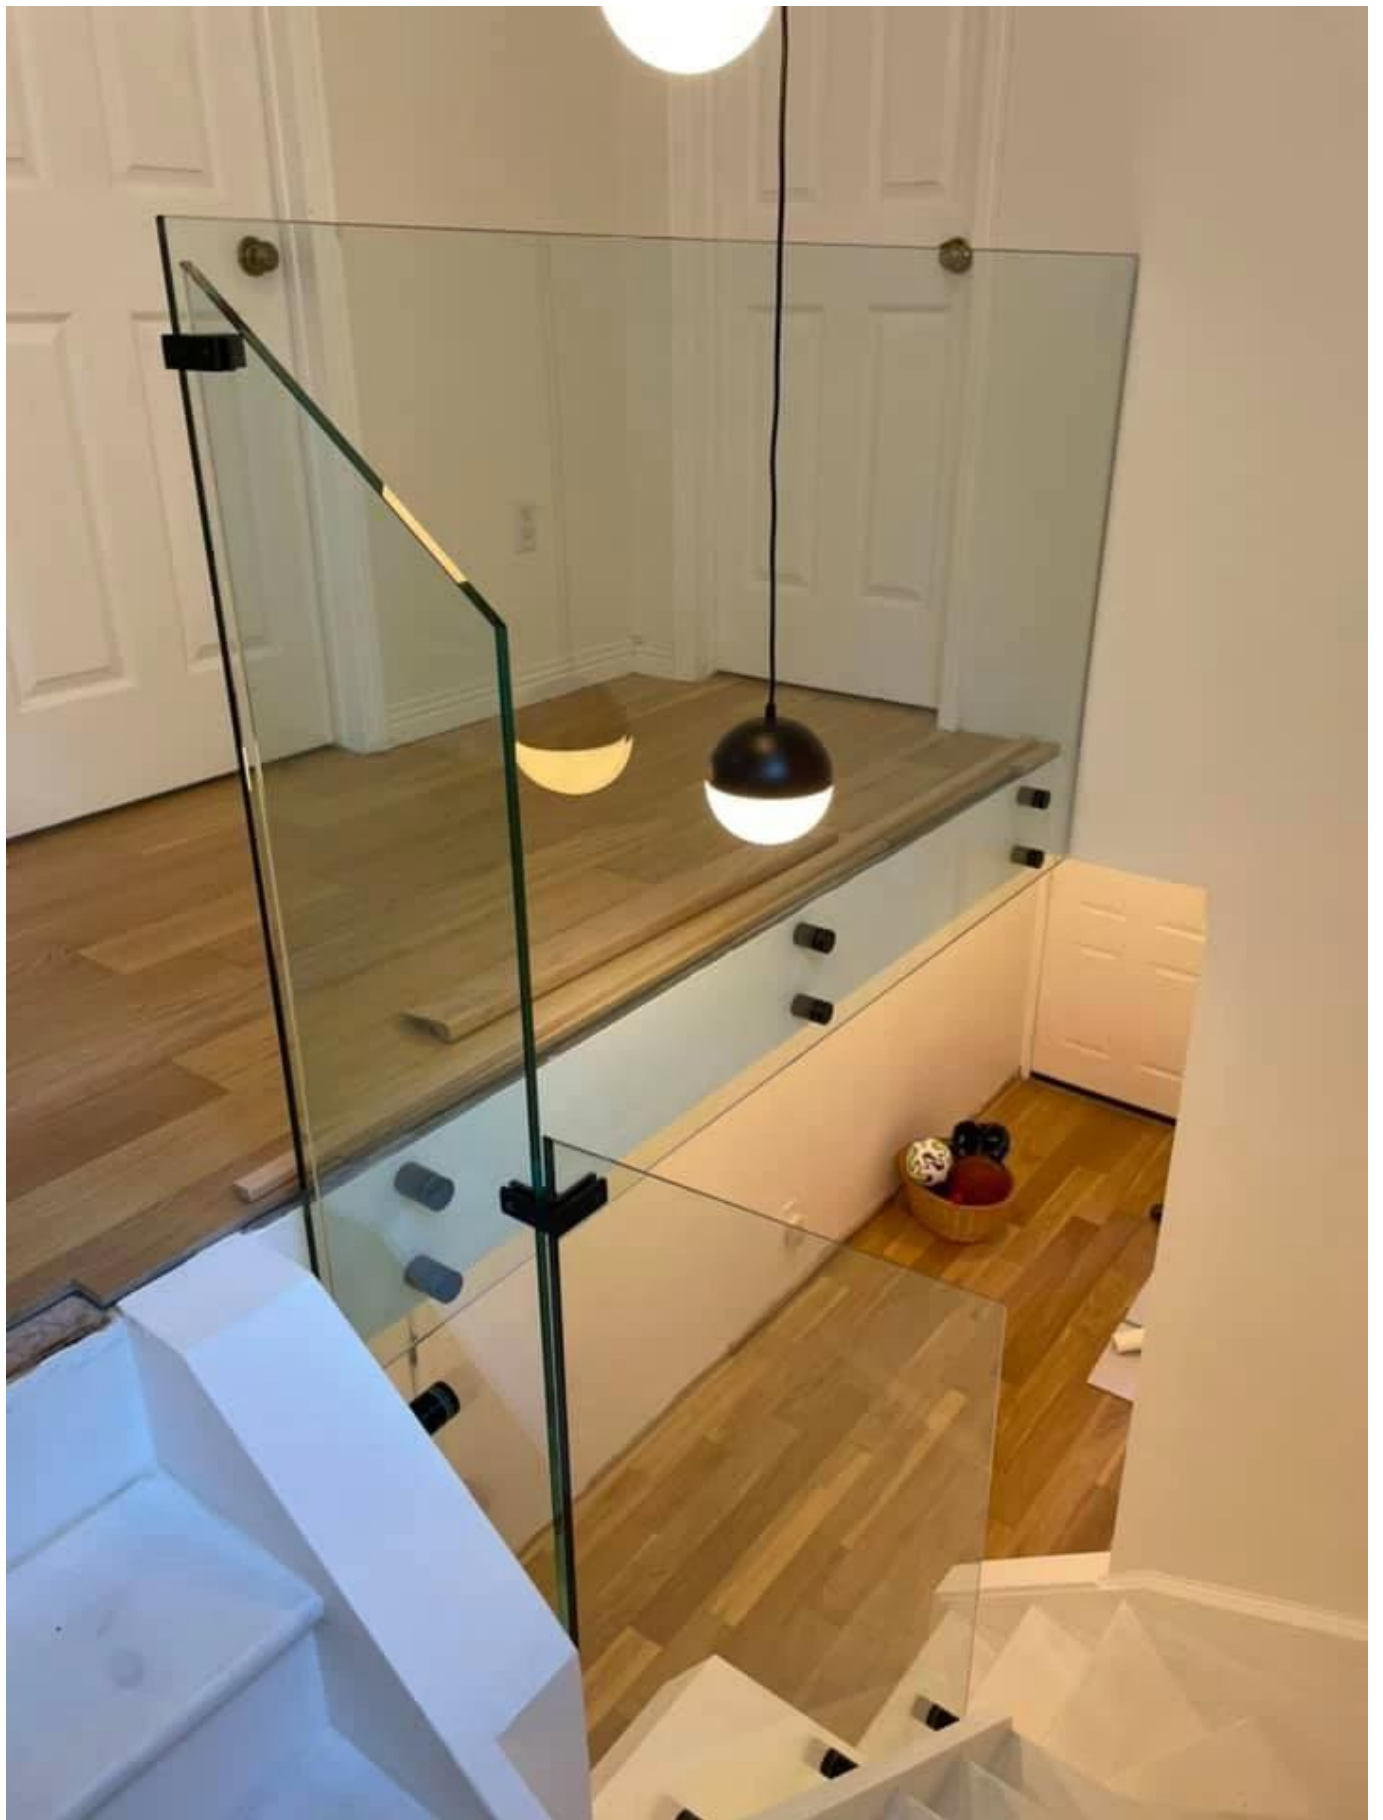

Good Quality Balustrade Glass Railing Indoor Outdoor Stainless Steel Handrail Glass Clamp Standoff Balcony Stair Railings

Όνομα	Good Quality Balustrade Glass Railing Indoor Outdoor Stainless Steel Handrail Glass Clamp Standoff Balcony Stair Railings
Αριθμός μοντέλου:	SF-50
Διάμετρος	50 mm
Productive process	CNC machining
Υλικό	Stainless steel 304/316.
Όλα τελείωσαν	Satin / mirror / black
Εγκατάσταση	mounted glass wall
For thicknesses of glass	10-19mm
ΜΟQ.	10 pcs per item

o Glass railing It is a security barrier that is becoming increasingly popular.

It is primarily a protective railing that protects its users from falling.

ENA **point fastening** Glass railing It has various applications:

glass safety barrier for the pool and patio

Glass balustrade Balcony

Glass scale Rake

safety guardrail for landing, or loft.

In addition to our **Glass railing on profiles'** range, Kebil also offers a series of glass railings adapted to their needs: Point, fastening Clamp-fixing, fixing side profile, framed on each side, messages, etc ...