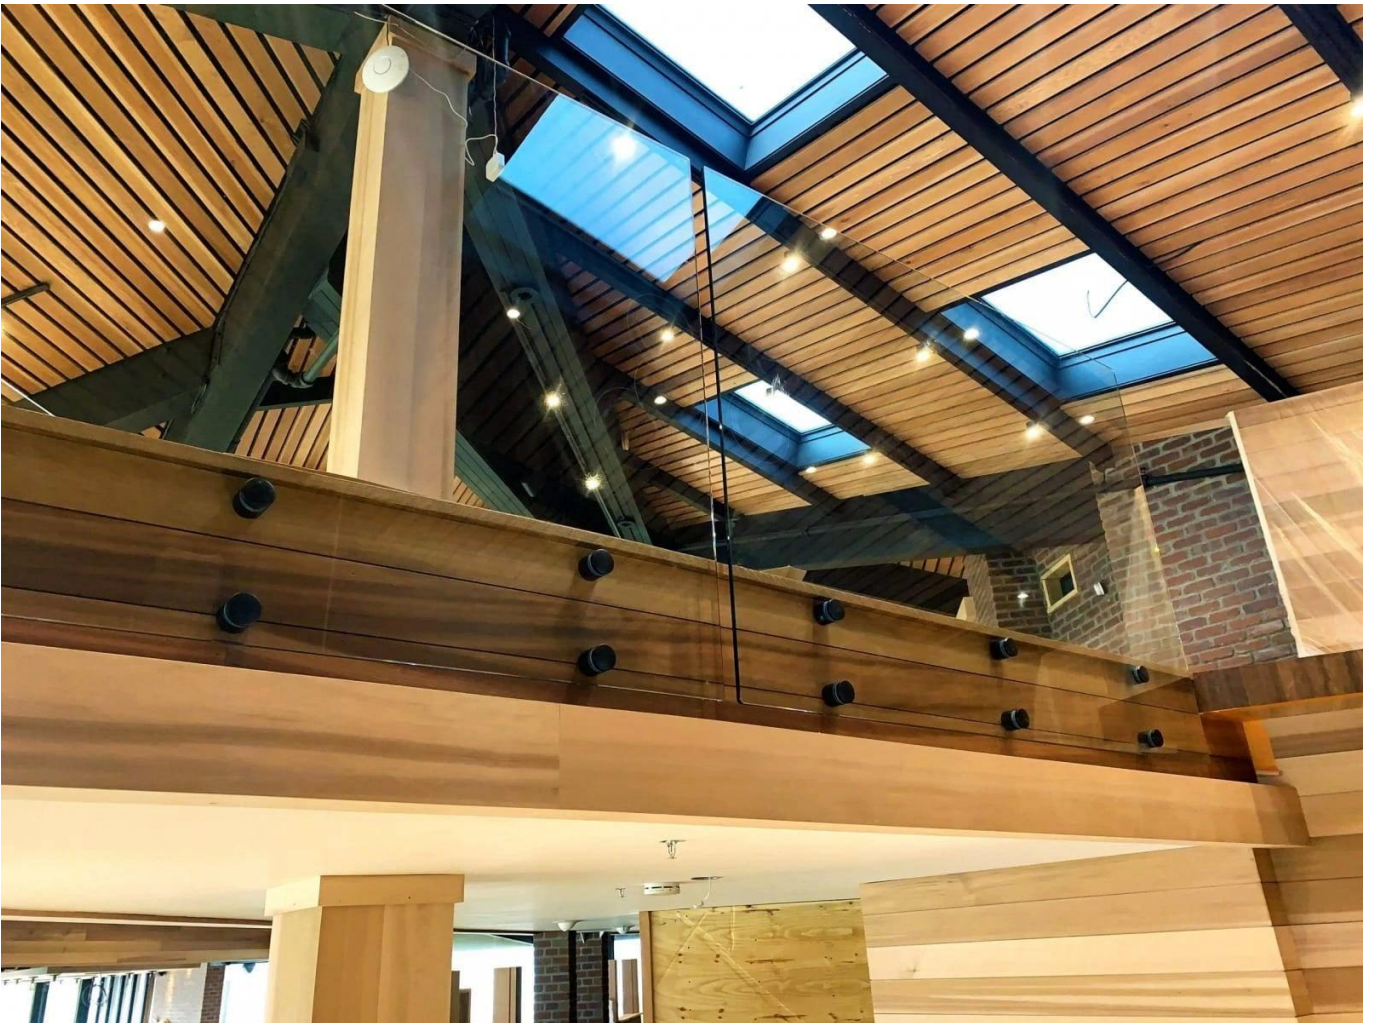

Good Quality Balustrade Glass Railing Indoor Outdoor Stainless Steel Handrail Glass Clamp Standoff Balcony Stair Railings

Όνομα	Good Quality Balustrade Glass Railing Indoor Outdoor Stainless Steel Handrail Glass Clamp Standoff Balcony Stair Railings
Αριθμός μοντέλου:	SF-50
Διάμετρος	50 mm
Productive process	CNC machining
Υλικό	Stainless steel 304/316.
Όλα τελείωσαν	Satin / mirror / black
Εγκατάσταση	mounted glass wall
For thicknesses of glass	10-19mm
ΜΟQ.	10 pcs per item

o Glass railing It is a security barrier that is becoming increasingly popular.

It is primarily a protective railing that protects its users from falling.

ENA **point fastening** Glass railing It has various applications:

glass safety barrier for the pool and patio

Glass balustrade Balcony

Glass scale Rake

safety guardrail for landing, or loft.

In addition to our **Glass railing on profiles'** range, Kebil also offers a series of glass railings adapted to their needs: Point, fastening Clamp-fixing, fixing side profile, framed on each side, messages, etc ...