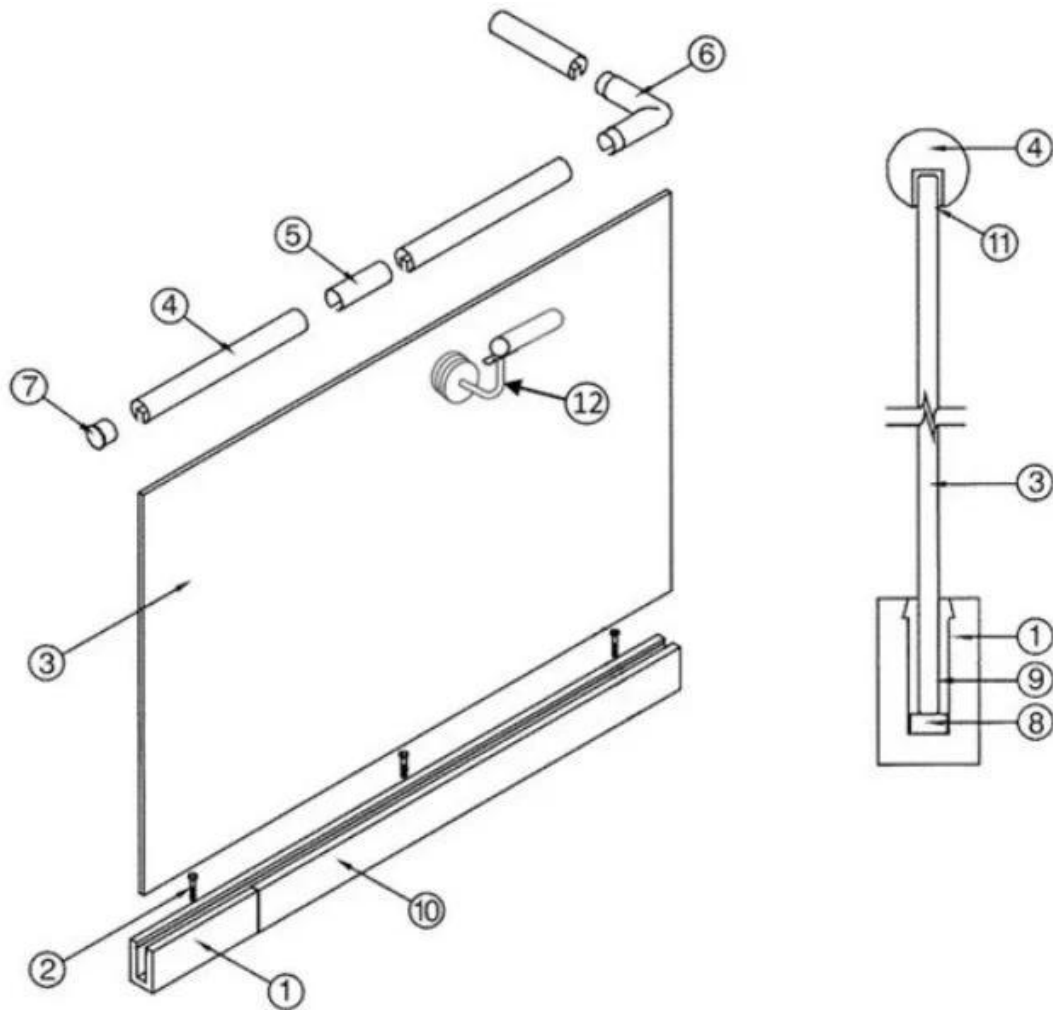

Waterproof tape 2 meters

Aluminum plastic fittings 3 sets

Expansion screws 3 pieces

LCH-D02

12 mm to 13.14 mm tempered glass

1 m aluminium groove contains the following accessories (excluding glass)

Aluminum trough 1 m

Decorative cover 2 meters

Aluminum plastic fittings 3 sets

Expansion screws 3 pieces

Mass production and packing

SLOT TUBE HANDRAIL:

KEBIL 科比奥®

- | | |
|--|--|
| 1. Aluminum Railing Base | 7. End Cap |
| 2. Stainless Cap Screw | 8. Setting Block |
| 3. ½" Tempered Float Glass | 9. Expansive Cement |
| 4. Top Rail | 10. Cladding |
| 5. Splice | 11. Protective Insert |
| 6. Corner fitting
(Horizontal Shown Vertical
Also Available) | 12. Handrail Brackets and Fittings
Also Available |