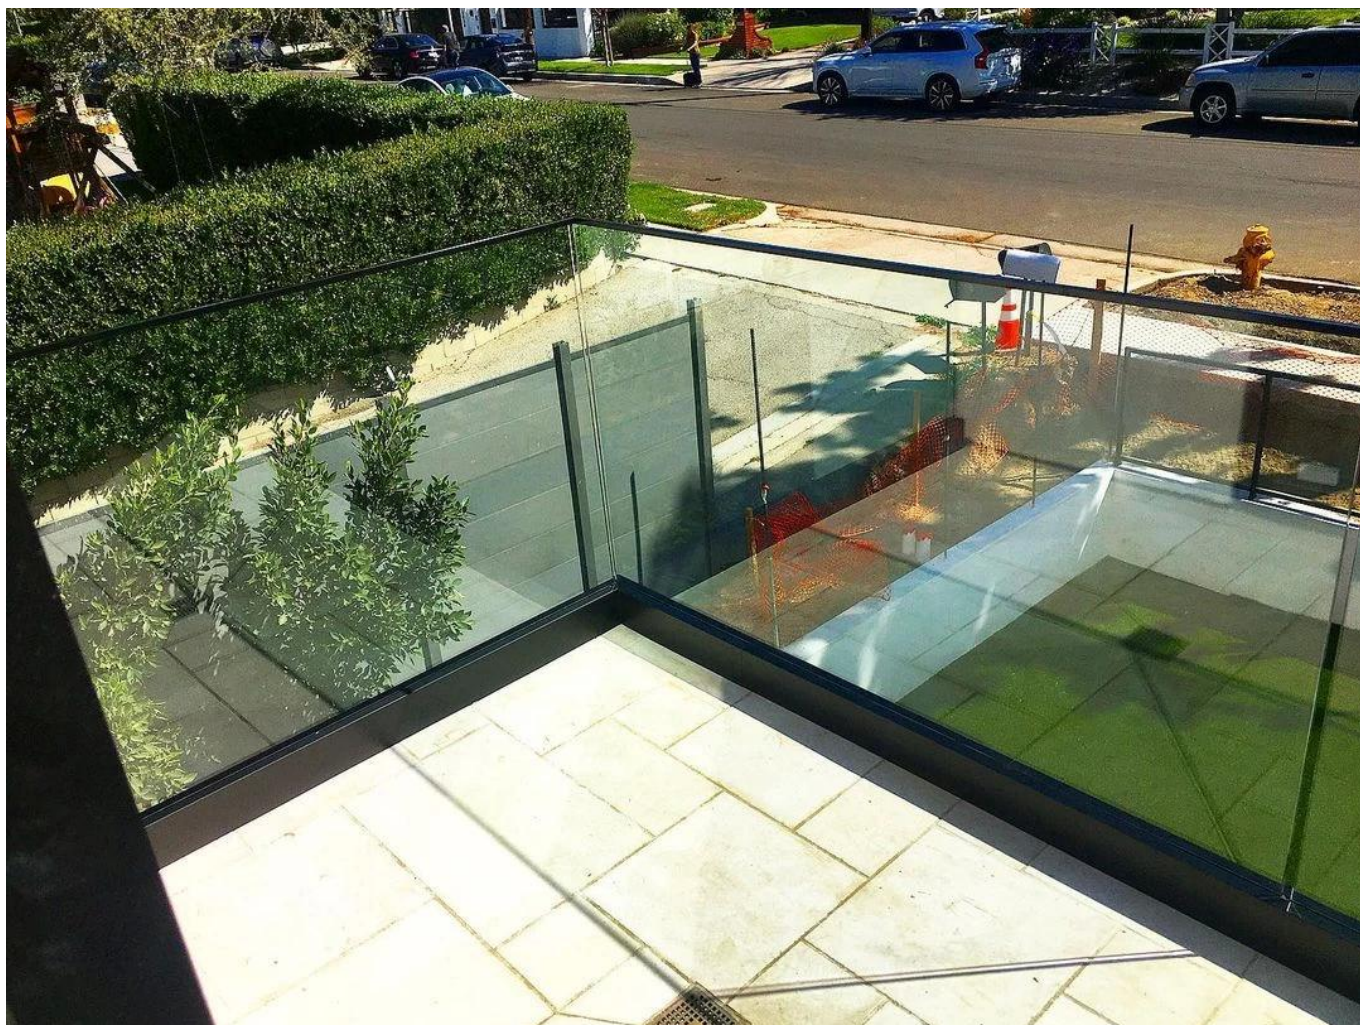

HOT SALE Frameless Glass Railing Black Aluminum U channel with Slotted Top Rail

Frameless Balustrade Rail Aluminium U Channel Glass Railing Hardware

1m aluminum channel contains the following accessories

Aluminum Base U Profile for Glass Railing Balustrade in Black Color:

Διαθέσιμος Models:

LCH-A01/A02: without/with cladding for use with 20mm to 21.52mm glass

LCH-A01

20 mm to 21.52 mm tempered glass

1 m aluminium groove contains the following accessories (excluding glass)