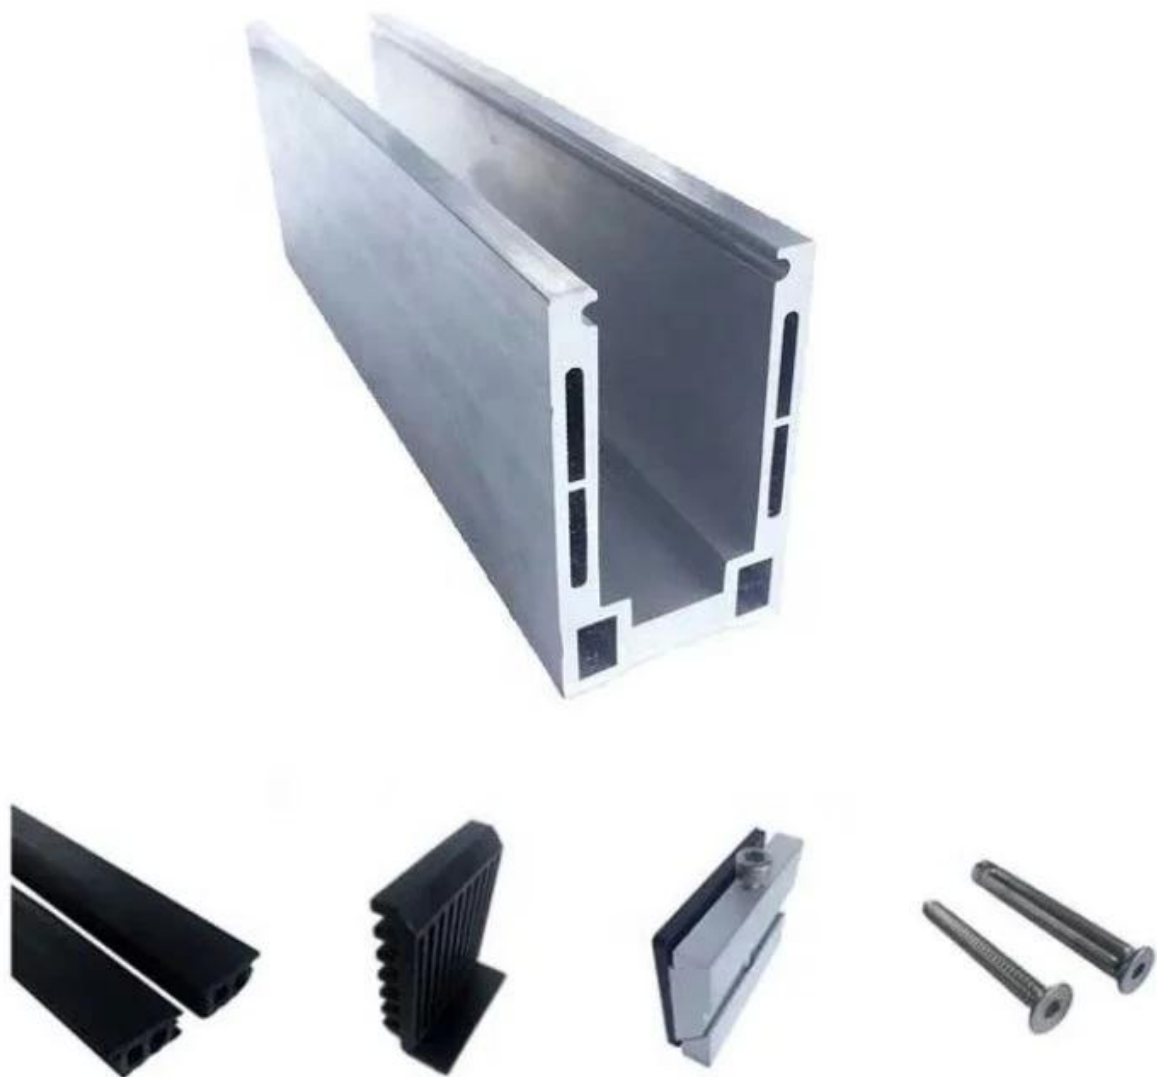

HOT SALE Frameless Glass Railing Black Aluminum U channel with Slotted Top Rail

Frameless Balustrade Rail Aluminium U Channel Glass Railing Hardware

1m aluminum channel contains the following accessories

Waterproof tape
2 meters

Aluminum and plastic fittings
3 sets

Expansion bolts
3 pieces

Aluminum Glass Railing specifications:

RAILING PART - BASEMENT	ΥΛΙΚΟ	DIMENSION(MM)	SURFACE FINISHED	SUITED GLASS THICKNESS (MM)
U Channel / U Profile	Aluminum Alloy	102*62	Anodizing / Spray Paint	12-13.52
		102*67		8+1.52+8
		102*70.5		10+1.52+10
Inside System & Bolt	3 or 4 meters per length			
Cladding	SUS 304 / SUS 316	102	Brushed / Mirror	/
Καουτσούκ	Πλαστική ύλη	Διάφορος	Μαύρος	Όλα

Aluminum Base U Profile for Glass Railing Balustrade in Black Color:

Διαθέσιμος Models:

LCH-A01/A02: without/with cladding for use with 20mm to 21.52mm glass

LCH-A01

20 mm to 21.52 mm tempered glass

1 m aluminium groove contains the following accessories (excluding glass)

Aluminum trough 1 m

Waterproof tape 2 meters

Aluminum plastic fittings 3 sets

Expansion screws 3 pieces

LCH-A02

20 mm to 21.52 mm tempered glass

1 m aluminium groove contains the following accessories (excluding glass)