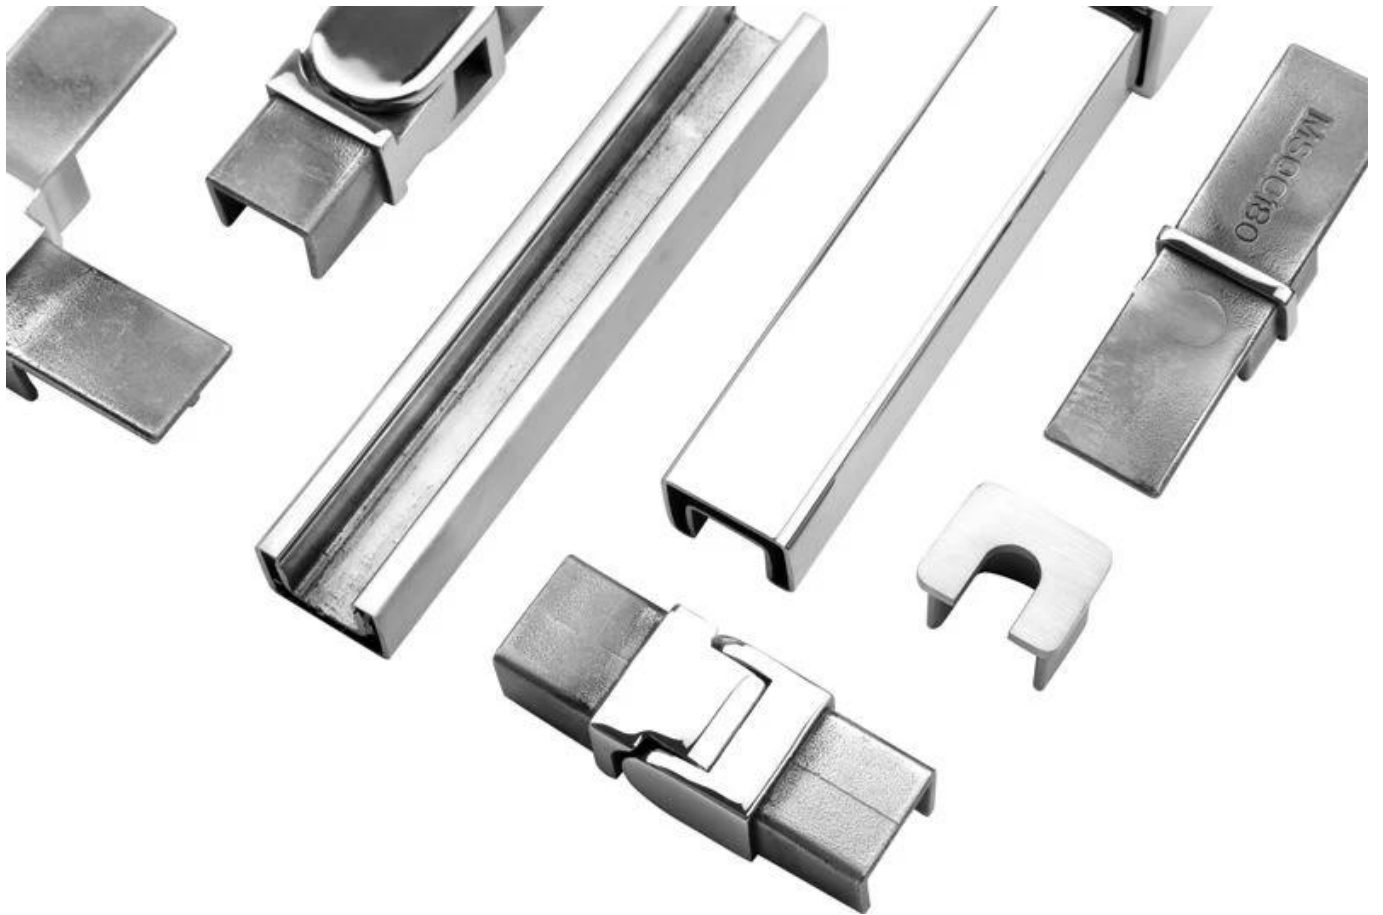

Waterproof tape 2 meters

Aluminum plastic fittings 3 sets

Expansion screws 3 pieces

LCH-D02

12 mm to 13.14 mm tempered glass

1 m aluminium groove contains the following accessories (excluding glass)

Aluminum trough 1 m

Decorative cover 2 meters

Aluminum plastic fittings 3 sets

Expansion screws 3 pieces

Mass production and packing

SLOT TUBE HANDRAIL:

KEBIL 科比奥®

- | | |
|--|--|
| 1. Aluminum Railing Base | 7. End Cap |
| 2. Stainless Cap Screw | 8. Setting Block |
| 3. ½" Tempered Float Glass | 9. Expansive Cement |
| 4. Top Rail | 10. Cladding |
| 5. Splice | 11. Protective Insert |
| 6. Corner fitting
(Horizontal Shown Vertical
Also Available) | 12. Handrail Brackets and Fittings
Also Available |