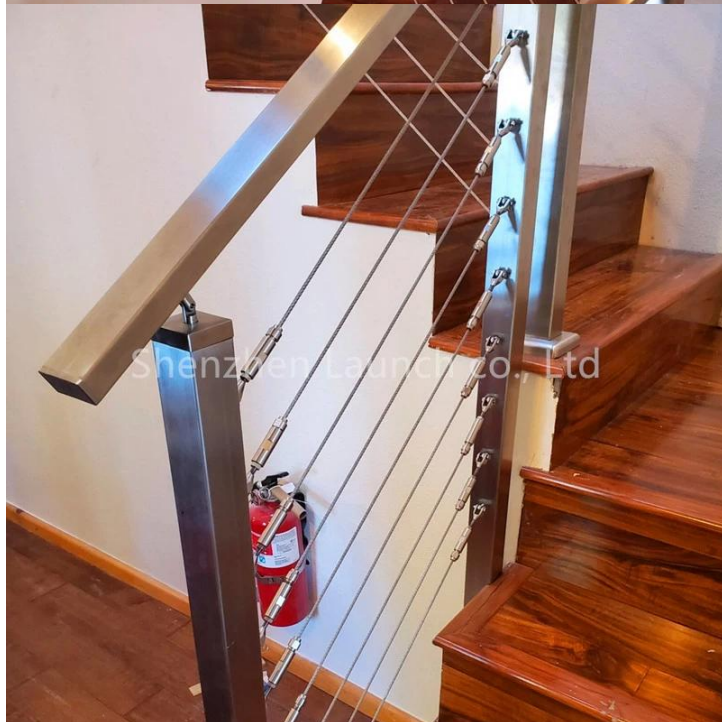

Modern Home Decorative Designs 316 Stainless Steel Balcony Designs Wire Cable Railing Post

For stainless steel railing design, our company have 2 series:

1) cable wire railing system; 2) rod railing system. Both two type can use for interior and exterior.

For indoor, we use stainless steel 304 grade, if use for outdoor, we suggest to use stainless steel 316 grade or carbon steel with powder coated and hot galvanized.

Please offer your layout or sketch to us for reference.

Διάσταση	Μήκος	customized based on your jobsite
	Height	850-1500mm or customized
	Dimensions will adjust according to customers' jobsite/plan	

Component&Size(mm)	Σύρμα	Dia 4/6/8mm/ customized
	Handrail	Size: dia50.8/42.4/38mm; 50*50/40*40/60*40mm/customized
	Θέση	Size: dia50.8/42.4/38mm; 50*50/40*40/customized
Υλικά	Handrail	SUS304/316/Solid wood
	Θέση	SUS304/316/Carbon Steel (brushed/Mirror/Power Coate)
	Σύρμα	SUS304/316
Εγκατάσταση	DIY, No need weld easy install it by yourself	
	Glass not need drill hole for this type railing	
	installation manul and instruction drawing is available	