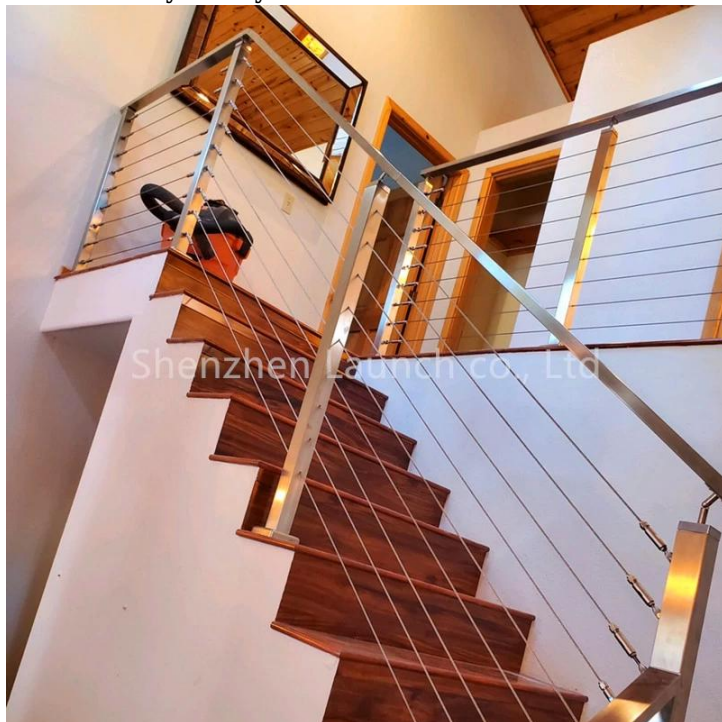

Modern Home Decorative Designs 316 Stainless Steel Balcony Designs Wire Cable Railing Post

For stainless steel railing design, our company have 2 series:

1) cable wire railing system; 2) rod railing system. Both two type can use for interior and exterior.

For indoor, we use stainless steel 304 grade, if use for outdoor, we suggest to use stainless steel 316 grade or carbon steel with powder coated and hot galvanized.

Please offer your layout or sketch to us for reference.

Διάσταση	Μήκος	customized based on your jobsite
	Height	850-1500mm or customized
	Dimensions will adjust according to customers' jobsite/plan	

Component&Size(mm)	Σύρμα	Dia 4/6/8mm/ customized
	Handrail	Size: dia50.8/42.4/38mm; 50*50/40*40/60*40mm/customized
	Θέση	Size: dia50.8/42.4/38mm; 50*50/40*40/customized
Υλικά	Handrail	SUS304/316/Solid wood
	Θέση	SUS304/316/Carbon Steel (brushed/Mirror/Power Coate)
	Σύρμα	SUS304/316
Εγκατάσταση	DIY, No need weld easy install it by yourself	
	Glass not need drill hole for this type railing	
	installation manul and instruction drawing is available	