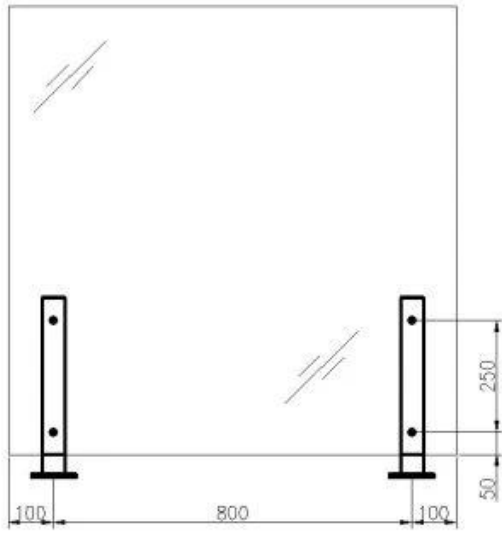

Φωτογραφία έργου