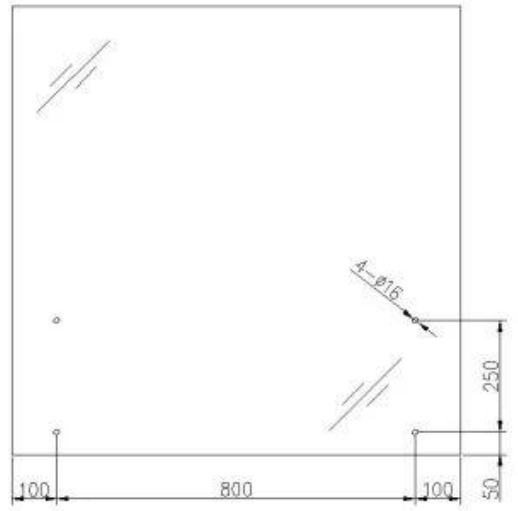

Φωτογραφία έργου