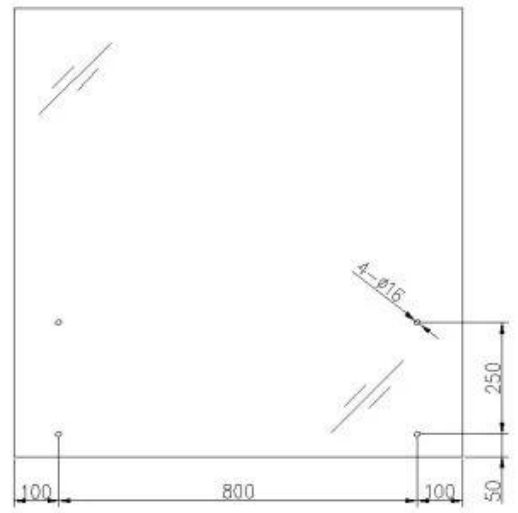

Φωτογραφία έργου