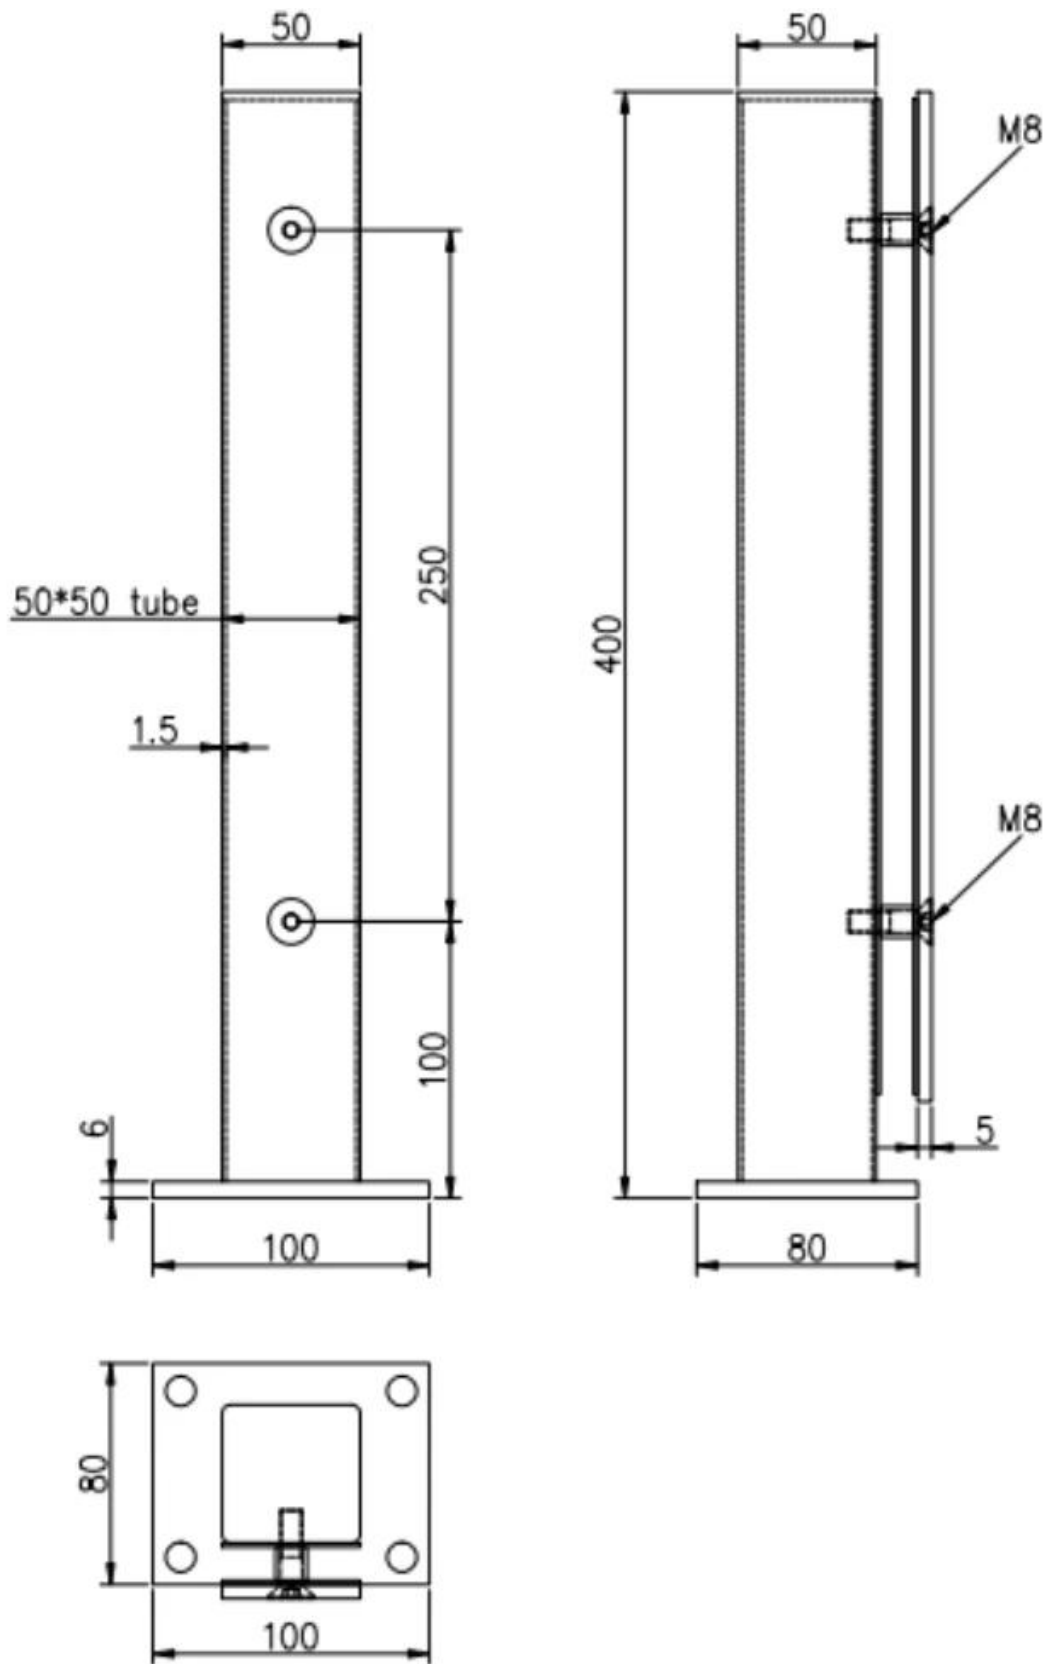

Τρυπήστε το σχέδιο οπλής γυαλιού