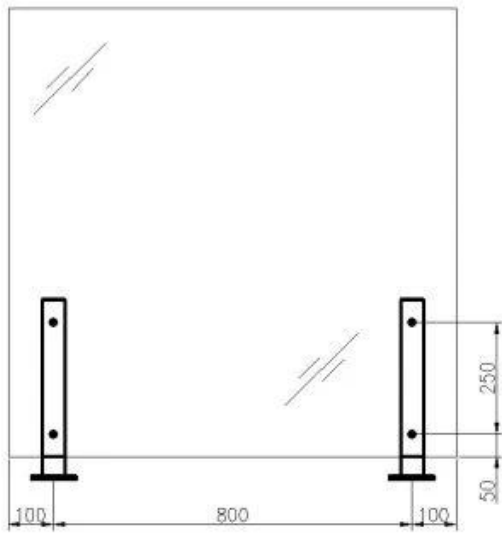

Φωτογραφία έργου