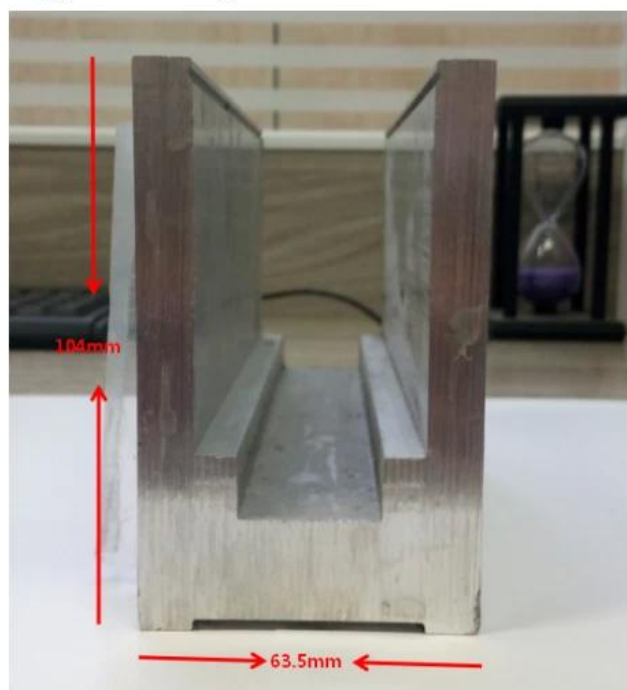

ΧΕΙΡΟΠΟΙΗΤΗΣ ΣΩΛΗΝΟΥ