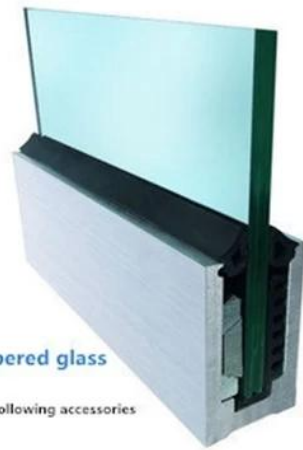

Aluminum trough 1 m Waterproof tape 2 meters

Aluminum plastic fittings 3 sets

Expansion screws 3 pieces

LCH-A02

20 mm to 21.52 mm tempered glass

1 m aluminium groove contains the following accessories (excluding glass)

Aluminum trough 1 m

Decorative cover 2 meters

Aluminum plastic fittings 3 sets

Expansion screws 3 pieces

LCH-B01 / A02: χωρίς / με επένδυση για χρήση με γυαλί 16 mm έως 17,52 mm

LCH-B01

16 mm to 17.52 mm tempered glass

1 m aluminium groove contains the following accessories (excluding glass)

LCH-B02

16 mm to 17.52 mm tempered glass

1 m aluminium groove contains the following accessories (excluding glass)

LCH-C01 / A02: χωρίς / με επένδυση για χρήση με γυαλί 12mm έως 13.14mm

LCH-C01

12 mm to 13.14 mm tempered glass

1 m aluminium groove contains the following accessories (excluding glass)

LCH-C02

12 mm to 13.14 mm tempered glass

1 m aluminium groove contains the following accessories (excluding glass)