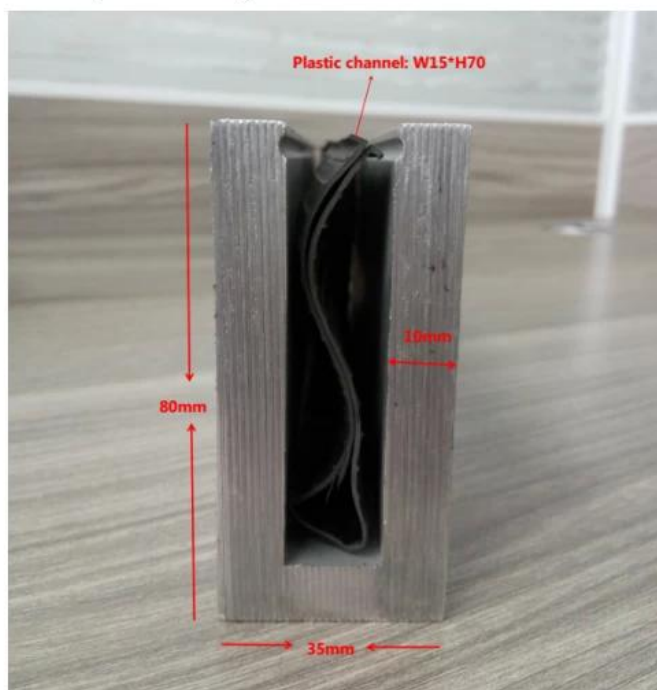

ΧΕΙΡΟΠΟΙΗΤΗΣ ΣΩΛΗΝΟΥ