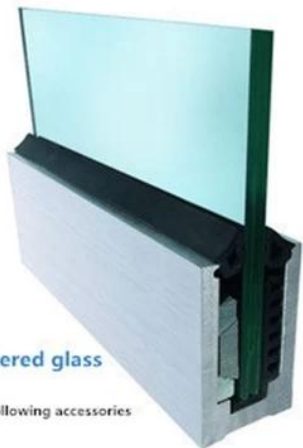

Aluminum trough 1 m

Decorative cover 2 meters

Aluminum plastic fittings 3 sets

Expansion screws 3 pieces

LCH-B01 / A02: χωρίς / με επένδυση για χρήση με γυαλί 16 mm έως 17,52 mm

LCH-B01

16 mm to 17.52 mm tempered glass

1 m aluminium groove contains the following accessories (excluding glass)

LCH-B02

16 mm to 17.52 mm tempered glass

1 m aluminium groove contains the following accessories (excluding glass)

LCH-C01 / A02: χωρίς / με επένδυση για χρήση με γυαλί 12mm έως 13.14mm

LCH-C01

12 mm to 13.14 mm tempered glass

1 m aluminium groove contains the following accessories (excluding glass)

LCH-C02

12 mm to 13.14 mm tempered glass

1 m aluminium groove contains the following accessories (excluding glass)

LCH-D01 / A02: χωρίς / με επένδυση για χρήση με γυαλί 12mm έως 13.14mm

LCH-D01

12 mm to 13.14 mm tempered glass

1 m aluminium groove contains the following accessories (excluding glass)

Aluminum trough 1 m