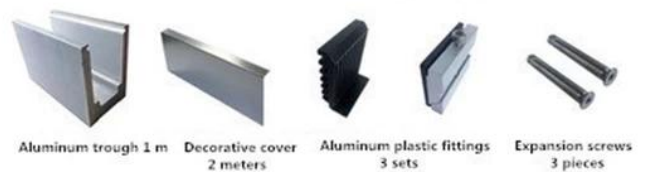

1 m aluminium groove contains the following accessories (excluding glass)

LCH-B02

16 mm to 17.52 mm tempered glass

1 m aluminium groove contains the following accessories (excluding glass)

LCH-C01 / A02: χωρίς / με επένδυση για χρήση με γυαλί 12mm έως 13.14mm

LCH-C01

12 mm to 13.14 mm tempered glass

1 m aluminium groove contains the following accessories (excluding glass)

LCH-C02

12 mm to 13.14 mm tempered glass

1 m aluminium groove contains the following accessories (excluding glass)

LCH-D01 / A02: χωρίς / με επένδυση για χρήση με γυαλί 12mm έως 13.14mm

LCH-D01

12 mm to 13.14 mm tempered glass

1 m aluminium groove contains the following accessories (excluding glass)

Aluminum trough 1 m

Waterproof tape 2 meters

Aluminum plastic fittings 3 sets

Expansion screws 3 pieces

LCH-D02

12 mm to 13.14 mm tempered glass

1 m aluminium groove contains the following accessories (excluding glass)

Aluminum trough 1 m