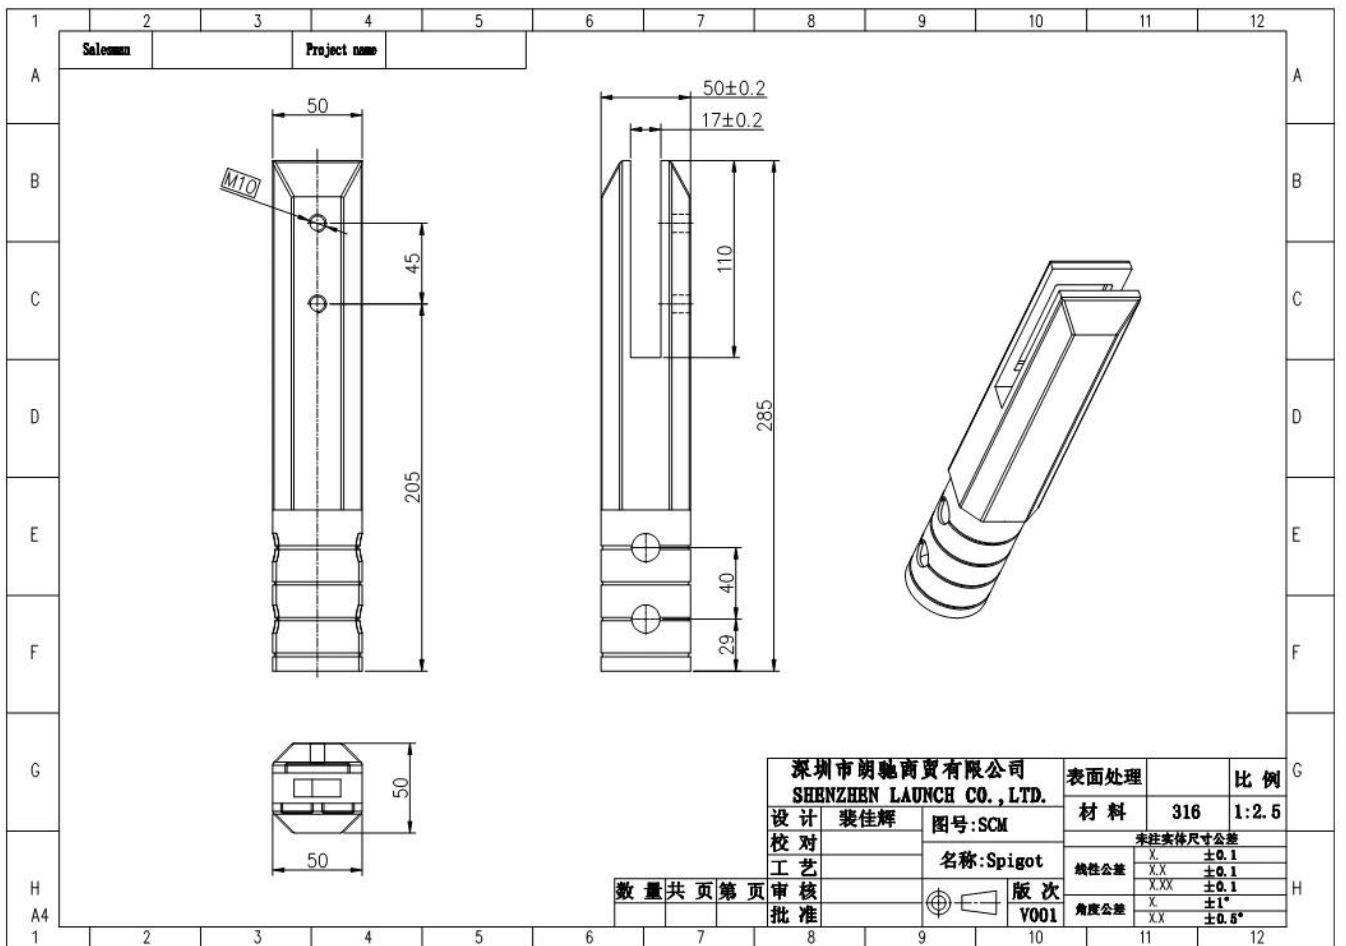

Results Summary

(For details of individual tests, refer to the tables on the following pages.)

ID	Item/Heat No.	Dimensions/Type/Details	Finish	Overall Assessment
14117/01	SSBM316	180mm High, 50mm Square, Base Plate 316 Stainless steel	316L	COMPLIES

Remarks

After completion of the testing, the spigot was found to be in sound condition with no breakage, tearing or signs of fracture and no looseness of the fixings.

Colin Lorrimar
Metallurgical Testing Manager

Accreditation No. ~~14117~~ 14117
Accredited for compliance
with ISO/IEC 17025

Σχέδιο

Πιστοποίηση