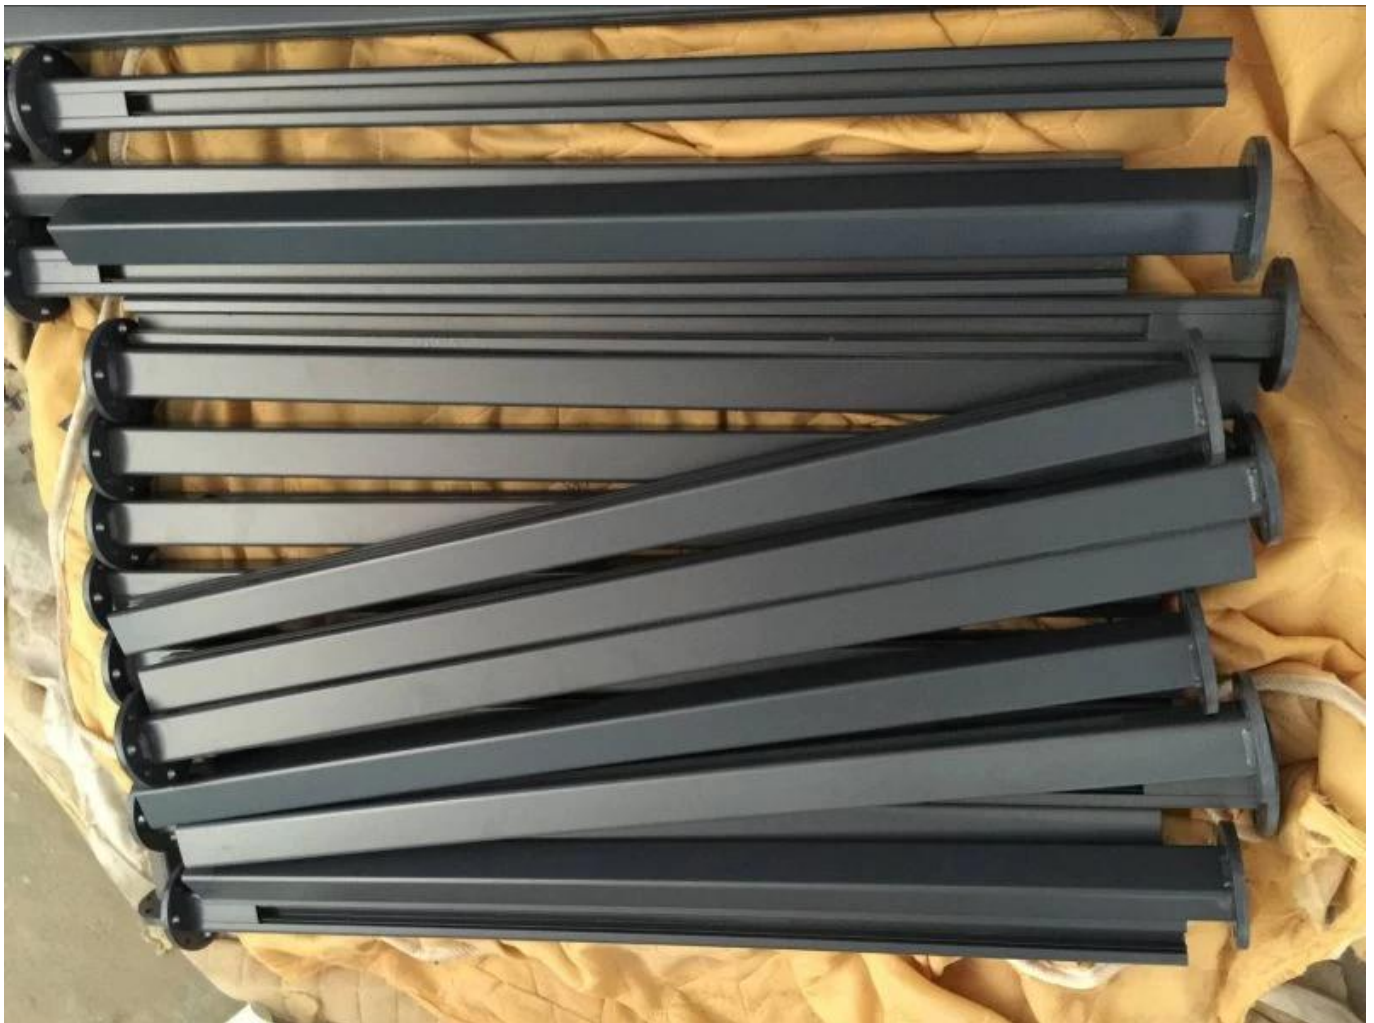

Μαζική παραγωγή