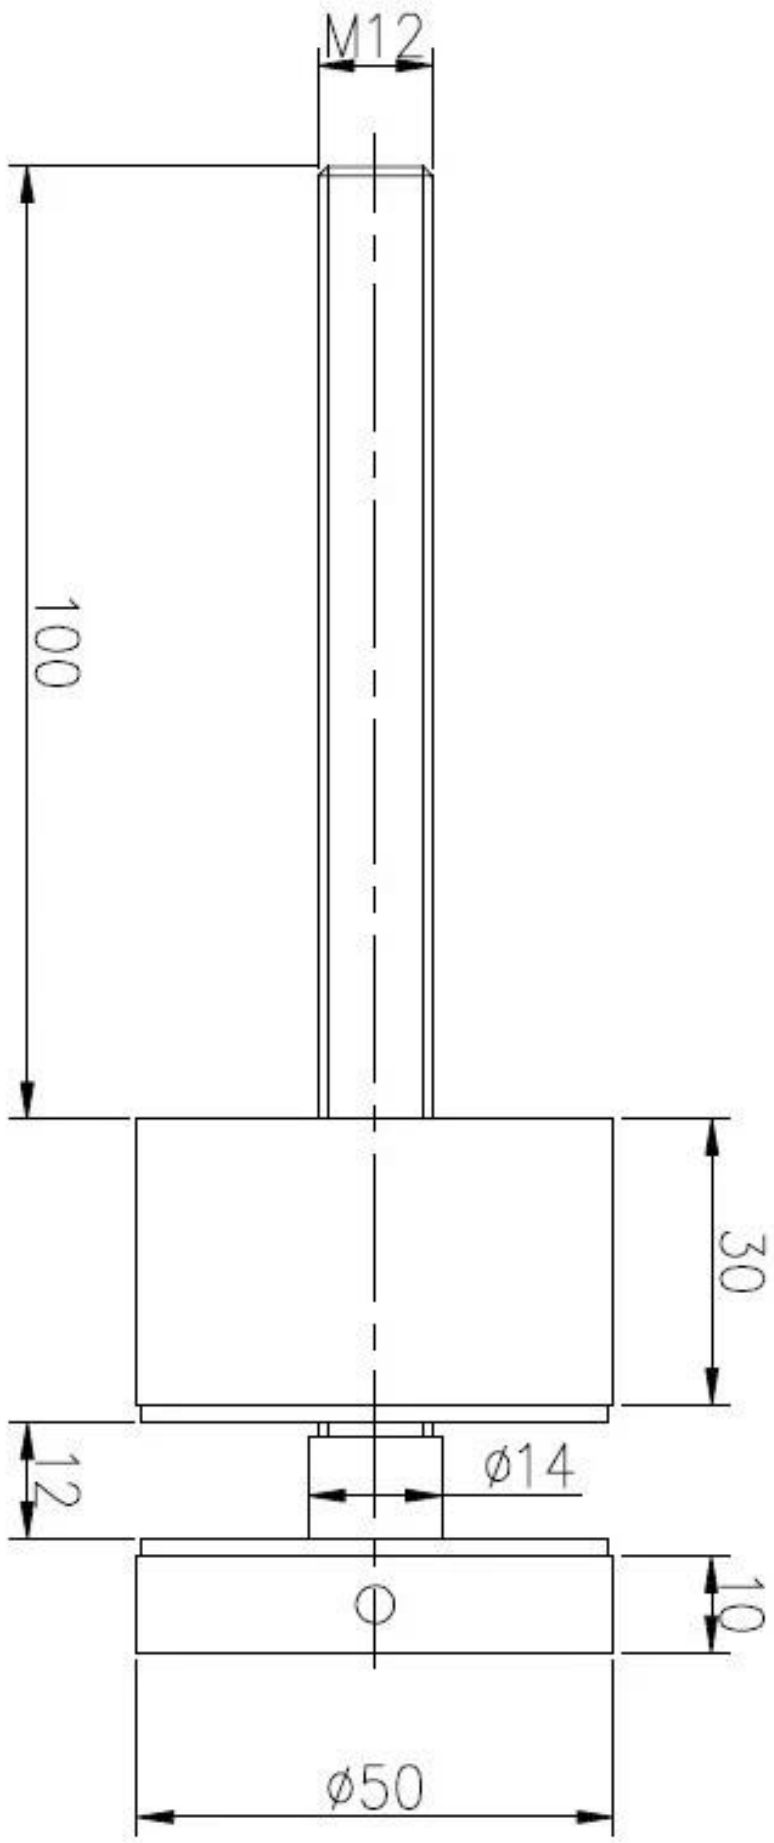

SF-30

Model no. : SF-30	
Material	Stainless steel 304/ 316
Finish	Satin / mirror polished
Size	30*10mm cap, 30*25mm body , M8* 100 bolt , silicon rubber gasket included

SF-50

Model no. : SF-50	
Material	Stainless steel 304/ 316
Finish	Satin / mirror polished
Size	50*10mm cap, 50*30 mm body , M12*120 bolt , silicon rubber gasket included

SF-30

Model no. : SF-50 T	
Material	Stainless steel 304/ 316
Finish	Satin / mirror polished
Size	50*10mm cap, 50*30 mm body, silicon rubber gasket included
Mounting plate size	200*100*10mm

SF-50

## Round top rail

For 12mm glass

Material	Stainless steel 316/316L
Finish	Mirror or satin
Dimension	Dia 25.4mm , groove 14*14 mm , 5.8 meter per length

## Square top rail

For 12mm glass

Material	Stainless steel 316/316L
Finish	Mirror or satin
Dimension	25*21mm , groove 14*14 mm , 5.8 meter per length