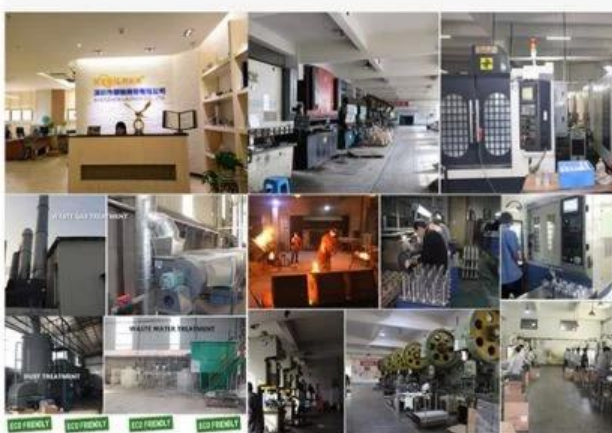

## ABOUT US

Shenzhen Launch Co., Ltd was established in 2004, located at Nanshan District, Shenzhen, and one hour by car from Hongkong International Airport. Our main products are high-grade building materials including stainless steel balustrade post, staircase handrail, balcony guardrail, swimming pool fence and other high-grade building materials. All the products are designed strictly according to the high-end market requirements. We have our own factory in Tangxia Town, Dongguan, with more than 50 sets of various precision equipments, such as CNC lathe, milling machine, punching machine, pipe cutter, argon welder, drilling machine, polisher, etc. which can provide customers with complete product processing services.

## Φωτογραφίες παραγωγής