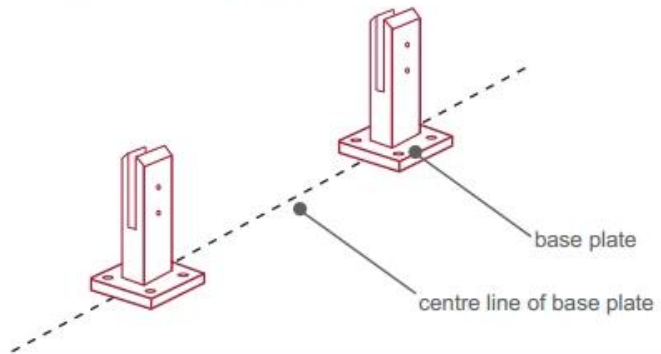

## 2) Εικόνες σφιγκτήρα γυαλιού

**3) Οδηγός εγκατάστασης σφιγκτήρα γυαλιού**

## fixing method: base plate spigots

Mark out the centre line of proposed glass fence with a chalk line. Determine clamp location based on a sheet size (recommendation on pages 1 & 2). Use base plate as a template to mark out the hole positions and drill holes to suit.

**Note:** Do not exceed 100mm gaps between glass panels. Optimum gap is 40mm to 60mm

Now the base plated spigots can be fitted to the floor and plumbed via shims (not supplied) under the base plates. Be sure to tighten firmly as the smallest of movement at the base plate will result in noticeable movement at the bottom of the glass fence.

**Tip:** By setting the two outer spigots of your total span, a string line can be run in the 'throat' of the spigots, giving correct height for all spigots in between

**Note:** Do not exceed 100mm gap from the fixing surface to the bottom of the glass