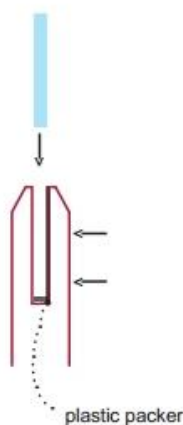

How adjustability works:

1. Place glass in spigot
2. Fix/ tension glass both sides with allen key

Συσκευασία ασφαλείας σφιγκτήρα γυαλιού

1. Ένα κομμάτι σε μια τσάντα φούσκα, στη συνέχεια σε ένα λευκό κουτί. 12 τεμάχια σε χαρτοκιβώτιο χαρτονιού 365x330x230mm.
2. Συσκευασία ως απαράδεκτες των πελατών.