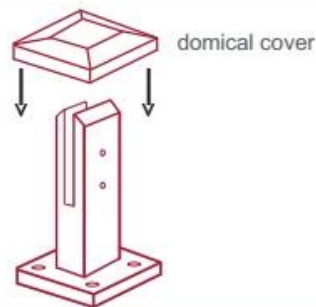

The glass is then installed to the spigots. Place plastic packers between glass & spigot, at no stage should glass touch the metal