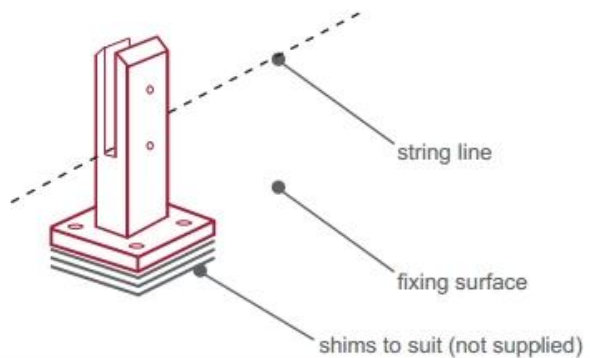

Mark out the centre line of proposed glass fence with a chalk line. Determine clamp location based on a sheet size (recommendation on pages 1 & 2). Use base plate as a template to mark out the hole positions and drill holes to suit.

Note: Do not exceed 100mm gaps between glass panels. Optimum gap is 40mm to 60mm

Now the base plated spigots can be fitted to the floor and plumbed via shims (not supplied) under the base plates. Be sure to tighten firmly as the smallest of movement at the base plate will result in noticeable movement at the bottom of the glass fence.

Tip: By setting the two outer spigots of your total span, a string line can be run in the 'throat' of the spigots, giving correct height for all spigots in between

Note: Do not exceed 100mm gap from the fixing surface to the bottom of the glass