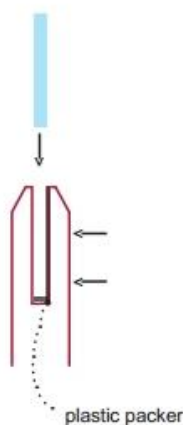

How adjustability works:

1. Place glass in spigot
2. Fix/ tension glass both sides with allen key

Συσκευασία ασφαλείας σφιγκτήρα γυαλιού

1. Ένα κομμάτι σε μια τσάντα φούσκα, στη συνέχεια σε ένα λευκό κουτί.
  12 τεμάχια σε χαρτοκιβώτιο χαρτονιού 365x330x230mm.
2. Συσκευασία ως απαράδεκτες των πελατών.