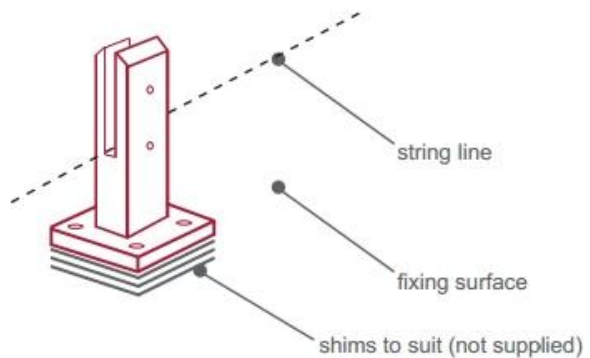

## 2) Εικόνες σφιγκτήρα γυαλιού

**3) Οδηγός εγκατάστασης σφιγκτήρα γυαλιού**

## fixing method: base plate spigots

Mark out the centre line of proposed glass fence with a chalk line. Determine clamp location based on a sheet size (recommendation on pages 1 & 2). Use base plate as a template to mark out the hole positions and drill holes to suit.

**Note:** Do not exceed 100mm gaps between glass panels. Optimum gap is 40mm to 60mm

Now the base plated spigots can be fitted to the floor and plumbed via shims (not supplied) under the base plates. Be sure to tighten firmly as the smallest of movement at the base plate will result in noticeable movement at the bottom of the glass fence.

**Tip:** By setting the two outer spigots of your total span, a string line can be run in the 'throat' of the spigots, giving correct height for all spigots in between

**Note:** Do not exceed 100mm gap from the fixing surface to the bottom of the glass