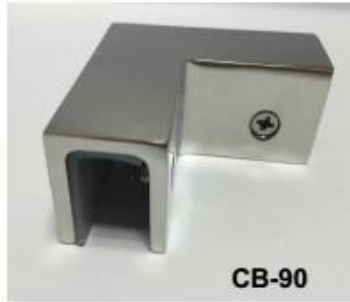

KEBIL 科比奥®

**Περισσότεροι σφιγκτήρες γυαλιού:**

**BC-80x35**

- Square 80x35mm clamps
- To hold **180°** glass panels
- For 8-12mm glass

**CB-90**

- Corner glass clamp
- To hold **90°** glass panels
- For 8-12mm glass

**BC-60**

- Round  $\phi$ 60mm clamps
- To hold **180°** glass panels
- For 8-12mm glass

**PV-90**

- Corner glass clamp
- To hold **90°** glass panels
- For 12-15mm glass

**CB-180**

- **Glass to wall** clamps
- For 8-12mm glass