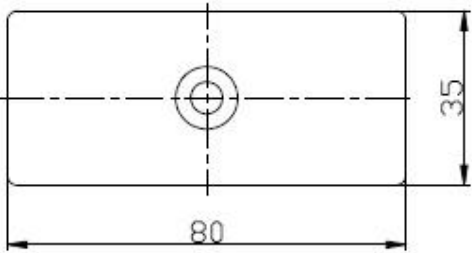

(2) Άλλος τύπος σφιγκτήρας γυαλιού που παρέχουμε:

STAINLESS STEEL BALUSTRADE AND FITTINGS

SHENZHEN LAUNCH CO., LTD

<http://www.chinabalustrade.com>

GLASS CLAMP

Part No.	Material	Finish	Size	Glass thickness
• G102 • G102R	• AISI 304 • AISI 316	• Satin • Mirror	• 44x44x25mm • 48x44x25mm	• 8-10mm

Part No.	Material	Finish	Size	Glass thickness
• G103 • G103R	• AISI 304 • AISI 316	• Satin • Mirror	• 50x40x22mm • 52x40x22mm	• 6-8mm

Part No.	Material	Finish	Size	Glass thickness
• G104 • G104R	• AISI 304 • AISI 316	• Satin • Mirror	• 50x40x26mm • 52x40x26mm	• 8-10mm

Part No.	Material	Finish	Size	Glass thickness
• G105 • G105R	• AISI 304 • AISI 316	• Satin • Mirror	• 53x45x23mm • 58x45x23mm	• 10-12mm

Part No.	Material	Finish	Size	Glass thickness
• G106 • G106R	• AISI 304 • AISI 316	• Satin • Mirror	• 50x40x25mm • 52x45x25mm	• 6-8mm • Used at corner

Part No.	Material	Finish	Size	Glass thickness
• G107 • G107R	• AISI 304 • AISI 316	• Satin • Mirror	• 63x45x28mm • 68x45x28mm	• 10mm

Part No.	Material	Finish	Size	Glass thickness
• G108 • G108R	• AISI 304 • AISI 316	• Satin • Mirror	• 55x55x25mm • 58x55x25mm	• 10-12mm

Part No.	Material	Finish	Size	Glass thickness
• BC-60	• AISI 304 • AISI 316	• Satin • Mirror	• Dia 60mm	• 8-12mm

Part No.	Material	Finish	Size	Glass thickness
• BC-80x35	• AISI 304 • AISI 316	• Satin • Mirror	• 80x35mm	• 8-12mm

Part No.	Material	Finish	Size	Glass thickness
• CB-180	• AISI 304 • AISI 316	• Satin • Mirror	• glass to wall	• 8-12mm

Part No.	Material	Finish	Size	Glass thickness
• CB-90	• AISI 304 • AISI 316	• Satin • Mirror	• 52x52x25mm	• 8-12mm

Part No.	Material	Finish	Size	Glass thickness
• PV-90	• AISI 304 • AISI 316	• Satin • Mirror	• 50x51.3mm	• 8-12mm

Part No.	Material	Finish	Size	Glass thickness
• PV-180	• AISI 304 • AISI 316	• Satin • Mirror	• 60x25mm	• 10-12mm