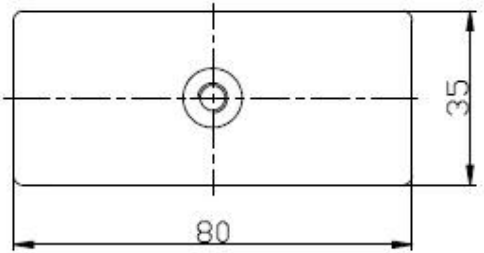

(2) Άλλος τύπος σφιγκτήρας γυαλιού που παρέχουμε:

STAINLESS STEEL BALUSTRADE AND FITTINGS

SHENZHEN LAUNCH CO., LTD

<http://www.chinabalustrade.com>

GLASS CLAMP

Part No.	Material	Finish	Size	Glass thickness
• G102 • G102R	• AISI 304 • AISI 316	• Satin • Mirror	• 44x44x25mm • 48x44x25mm	• 8-10mm

Part No.	Material	Finish	Size	Glass thickness
• G103 • G103R	• AISI 304 • AISI 316	• Satin • Mirror	• 50x40x22mm • 52x40x22mm	• 6-8mm

Part No.	Material	Finish	Size	Glass thickness
• G104 • G104R	• AISI 304 • AISI 316	• Satin • Mirror	• 50x40x26mm • 52x40x26mm	• 8-10mm

Part No.	Material	Finish	Size	Glass thickness
• G105 • G105R	• AISI 304 • AISI 316	• Satin • Mirror	• 53x45x23mm • 58x45x23mm	• 10-12mm

Part No.	Material	Finish	Size	Glass thickness
• G106 • G106R	• AISI 304 • AISI 316	• Satin • Mirror	• 50x40x25mm • 52x45x25mm	• 6-8mm • Used at corner

Part No.	Material	Finish	Size	Glass thickness
• G107 • G107R	• AISI 304 • AISI 316	• Satin • Mirror	• 63x45x28mm • 68x45x28mm	• 10mm

Part No.	Material	Finish	Size	Glass thickness
• G108 • G108R	• AISI 304 • AISI 316	• Satin • Mirror	• 55x55x25mm • 58x55x25mm	• 10-12mm

Part No.	Material	Finish	Size	Glass thickness
• BC-60	• AISI 304 • AISI 316	• Satin • Mirror	• Dia 60mm	• 8-12mm

Part No.	Material	Finish	Size	Glass thickness
• BC-80x35	• AISI 304 • AISI 316	• Satin • Mirror	• 80x35mm	• 8-12mm

Part No.	Material	Finish	Size	Glass thickness
• CB-180	• AISI 304 • AISI 316	• Satin • Mirror	• glass to wall	• 8-12mm

Part No.	Material	Finish	Size	Glass thickness
• CB-90	• AISI 304 • AISI 316	• Satin • Mirror	• 52x52x25mm	• 8-12mm

Part No.	Material	Finish	Size	Glass thickness
• PV-90	• AISI 304 • AISI 316	• Satin • Mirror	• 50x51.3mm	• 8-12mm

Part No.	Material	Finish	Size	Glass thickness
• PV-180	• AISI 304 • AISI 316	• Satin • Mirror	• 60x25mm	• 10-12mm