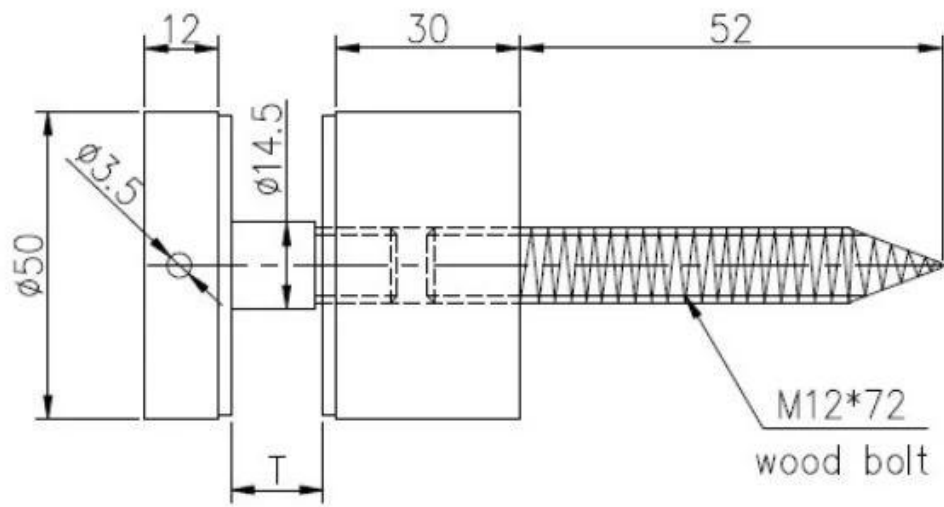

KEBIL 科比奥®

深圳市朗馳商貿有限公司 SHENZHEN LAUNCH CO., LTD.			Surface treatment		Propor
Design	Jacky	Drawing NO: SF-60	Material		1:1
Check		Name: Standoff	No note of entity size tolerance		
Craft			Linear tolerance	X	±0.1
				X.X	±0.1
				X.XX	±0.1
Quantity	Total	Page	Audit	Revision	Angle tolerance
				V001	X
					X.X
					±1°
					±0.5°