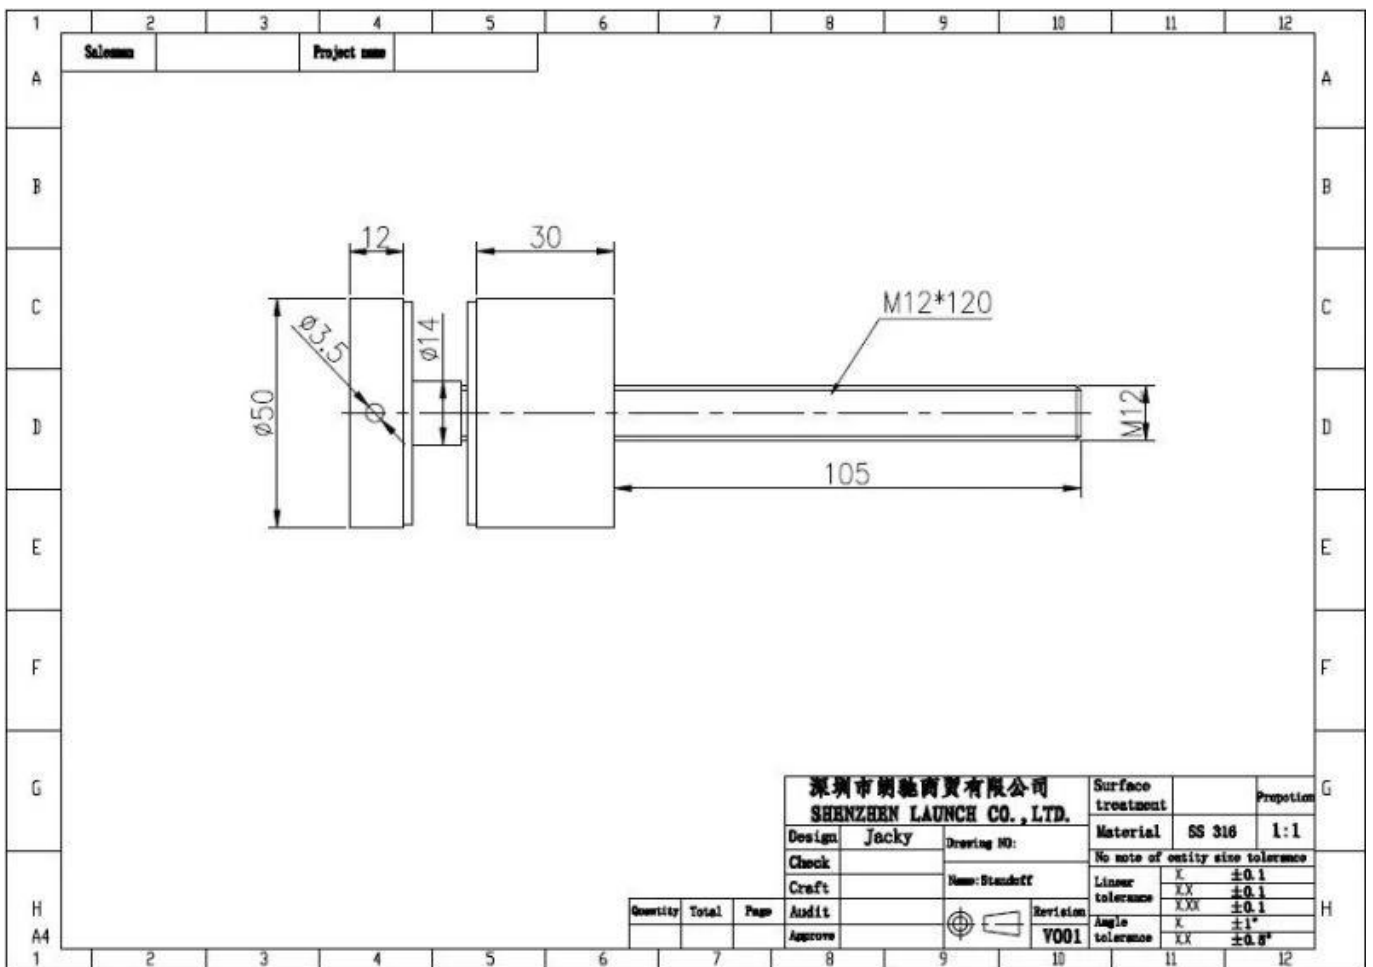

Γραλί Standoff με αχμηρές βίδες για ξύλο