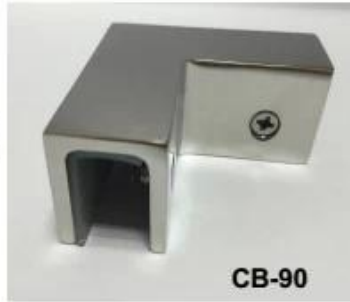

## Specifications of all glass clamps in our company

Drawing	Picture	Ref.	A	B	C	D	E
		G108	55	55	25	11	0
		G108R	58	55	30	11	R25.4
		G101	51	41	25	11	0
		G101R	55	41	25	11	R21.5/R25.4
		G102	44	44	25	11	0
		G102R	48	44	25	11	R21.5/R25.4
		G103	50	40	22	8	0
		G104	50	40	26	12	0
		G105	54	45	28	14	0
		G107	63	45	28	14	0
		G103R	52	40	22	8	R21.5
		G104R	52	40	26	12	R21.5
		G105R	58	45	28	14	R21.5/R25.4
		G107R	66	45	28	14	R21.5/R25.4
		G106	50	40	25	12	0
		G106R	52	40	25	12	R21.5/R25.4

**BC-80x35**

- Square 80x35mm clamps
- To hold **180°** glass panels
- For 8-12mm glass

**CB-90**

- Corner glass clamp
- To hold **90°** glass panels
- For 8-12mm glass

**BC-60**

- Round  $\phi$ 60mm clamps
- To hold **180°** glass panels
- For 8-12mm glass