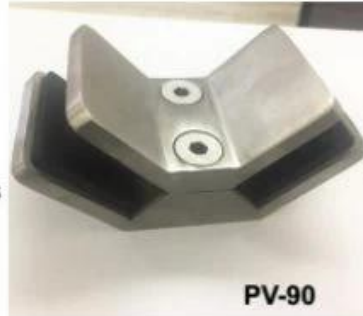

CB-90

- Round ϕ 60mm clamps
- To hold **180°** glass panels
- For 8-12mm glass

- Corner glass clamp
- To hold **90°** glass panels
- For 12-15mm glass