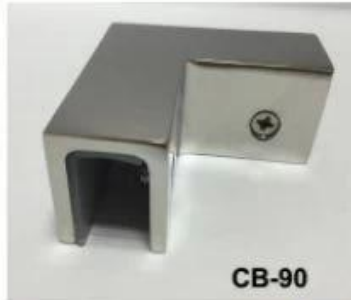

PV-90

CB-180

BC-60

BC-80x35

CB-90

BC-80x35

- Square 80x35mm clamps
- To hold **180°** glass panels
- For 8-12mm glass

CB-90