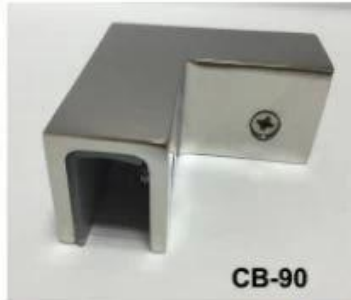

PV-90

CB-180

BC-60

BC-80x35

CB-90

BC-80x35

- Square 80x35mm clamps
- To hold 180° glass panels
- For 8-12mm glass

CB-90