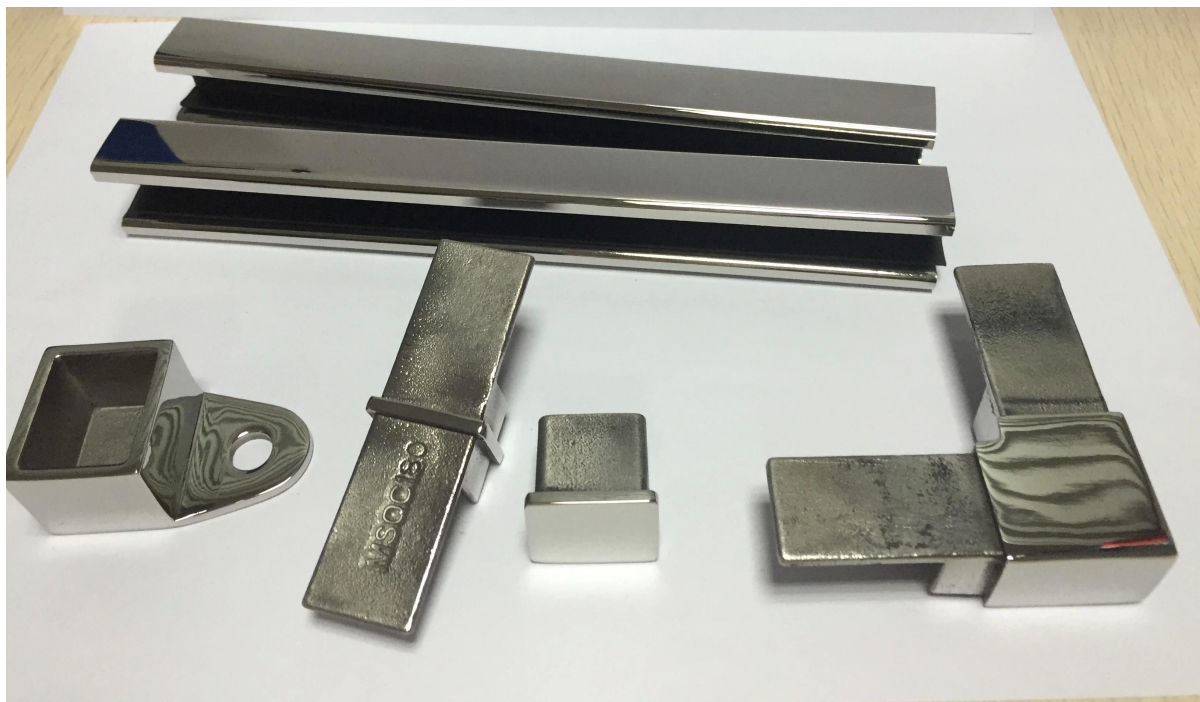

1: Γύρος κουπαστή αυλάκι

2: Πλατεία αυλάκι κουπαστή

Γύρος κουπαστή αυλάκι:

Round slot handrail & fittings
slot handrail length : 5.8 meters

round handrail fittings :		
round cap		
round wall to rail connector		
round 180 deg. connector		
round 90 deg. connector		

Πλατεία κουπαστή αυλάκι

Square slot handrail & fittings

slot handrail length : 5.8 meters

Square handrail fittings :

Square cap

Square wall to rail connector

Square 180 deg. Connector

Square 90 deg. Connector