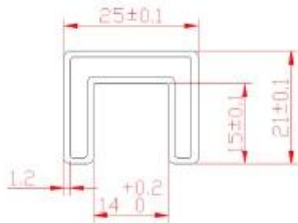

1: Γύρος κουπαστή αυλάκι

2: Πλατεία αυλάκι κουπαστή

Γύρος κουπαστή αυλάκι:

Round slot handrail & fittings
slot handrail length : 5.8 meters

round handrail fittings :		
round cap		
round wall to rail connector		
round 180 deg. connector		
round 90 deg. connector		

Πλατεία κουπαστή αυλάκι

Square slot handrail & fittings

slot handrail length : 5.8 meters

Square handrail fittings :

Square cap

Square wall to rail connector

Square 180 deg. Connector

Square 90 deg. Connector