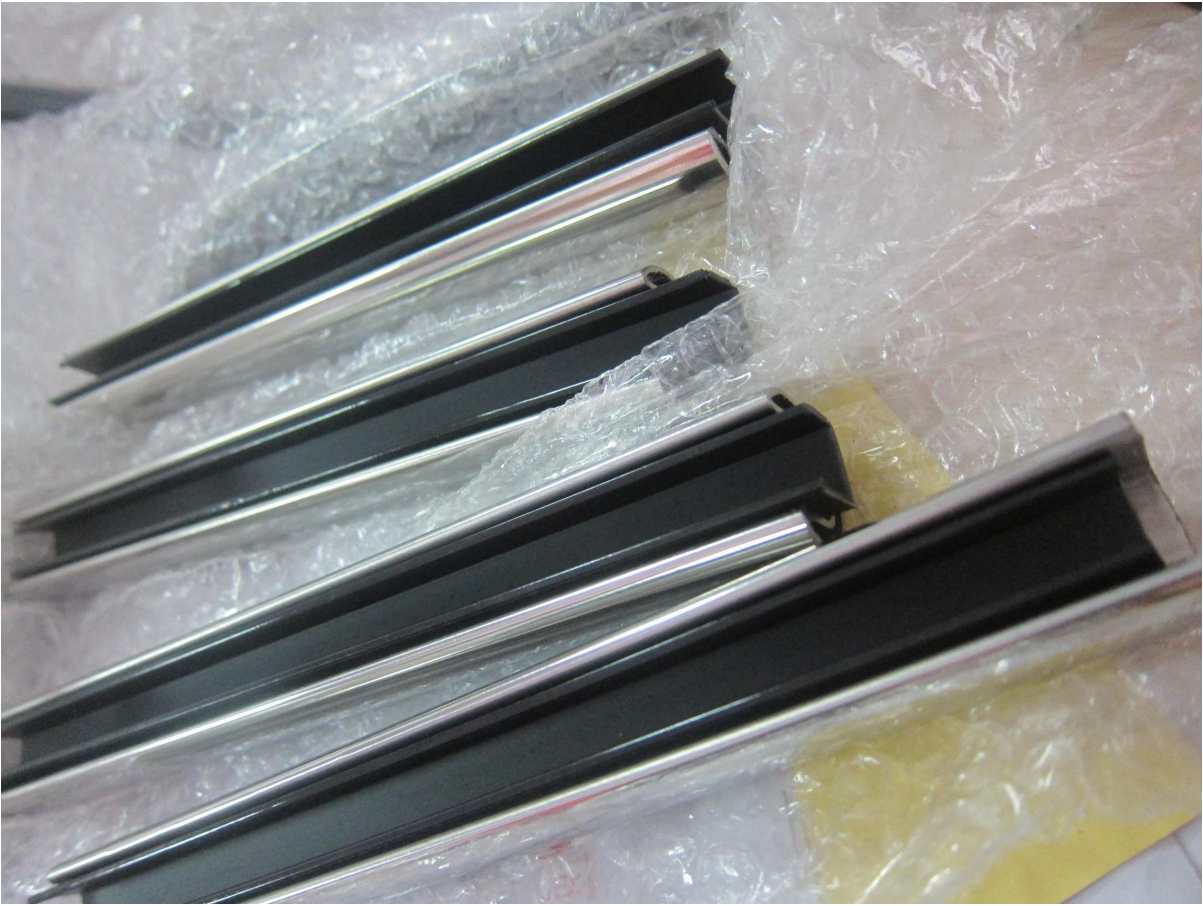

1: Γύρος κουπαστή αυλάκι

2: Πλατεία αυλάκι κουπαστή

Γύρος κουπαστή αυλάκι:

Round slot handrail & fittings
slot handrail length : 5.8 meters

round handrail fittings :		
round cap		
round wall to rail connector		
round 180 deg. connector		
round 90 deg. connector		

Πλατεία κουπαστή αυλάκι

Square slot handrail & fittings

slot handrail length : 5.8 meters

Square handrail fittings :

Square cap

Square wall to rail connector

Square 180 deg. Connector

Square 90 deg. Connector