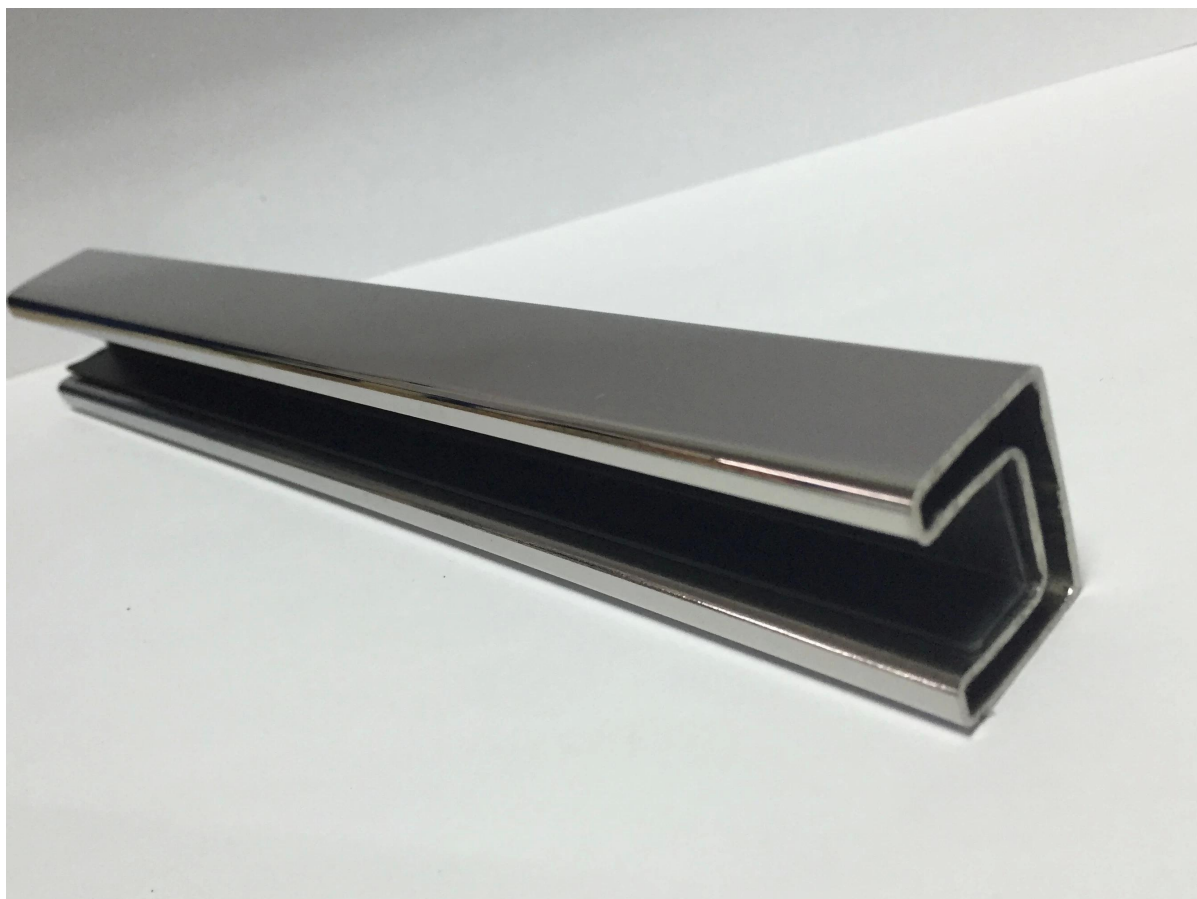

5. Διάμετρος 25,4 x 1,2 mm, σωλήνας απλής υποδοχής 14 x 14 mm: