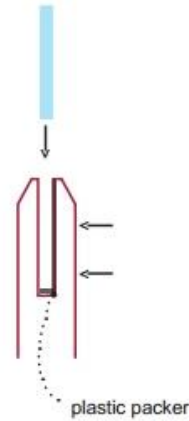

Γυάλινη πισίνα φράχτη ασφάλεια συσκευασίας

1. Ένα κομμάτι σε μια τσάντα φούσκα, στη συνέχεια σε ένα λευκό κιβώτιο.
  12 τεμάχια σε κουτί από χαρτόνι 365x330x230mm.
2. Συσκευασία ως απαίτηση πελατών.