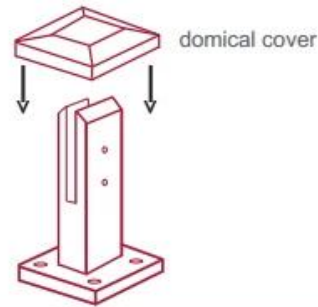

When all spigots are installed, slip domical cover the top of the spigot to hide fixings. It will be necessary to turn the adjustment screws on the spigot face all the way in to allow cover to pass over

Note: Same installation method applies to round base plate spigot

The glass is then installed to the spigots.
Place plastic packers between glass & spigot, at no stage should glass touch the metal

How adjustability works:

1. Place glass in spigot
2. Fix/ tension glass both sides with allen key