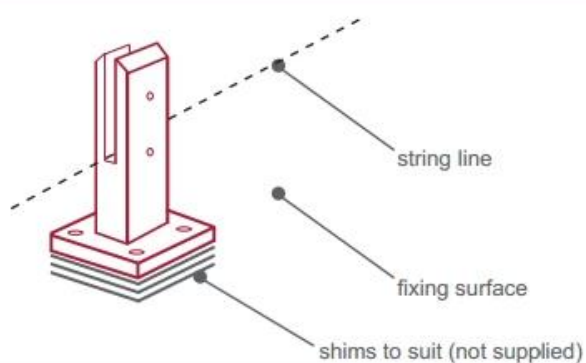

### 3) Οδηγός εγκατάστασης οπίσθιου περιβλήματος γυάλινης πισίνας

#### fixing method: base plate spigots

Mark out the centre line of proposed glass fence with a chalk line. Determine clamp location based on a sheet size (recommendation on pages 1 & 2). Use base plate as a template to mark out the hole positions and drill holes to suit.

**Note:** Do not exceed 100mm gaps between glass panels. Optimum gap is 40mm to 60mm

Now the base plated spigots can be fitted to the floor and plumbed via shims (not supplied) under the base plates. Be sure to tighten firmly as the smallest of movement at the base plate will result in noticeable movement at the bottom of the glass fence.

**Tip:** By setting the two outer spigots of your total span, a string line can be run in the 'throat' of the spigots, giving correct height for all spigots in between

**Note:** Do not exceed 100mm gap from the fixing surface to the bottom of the glass