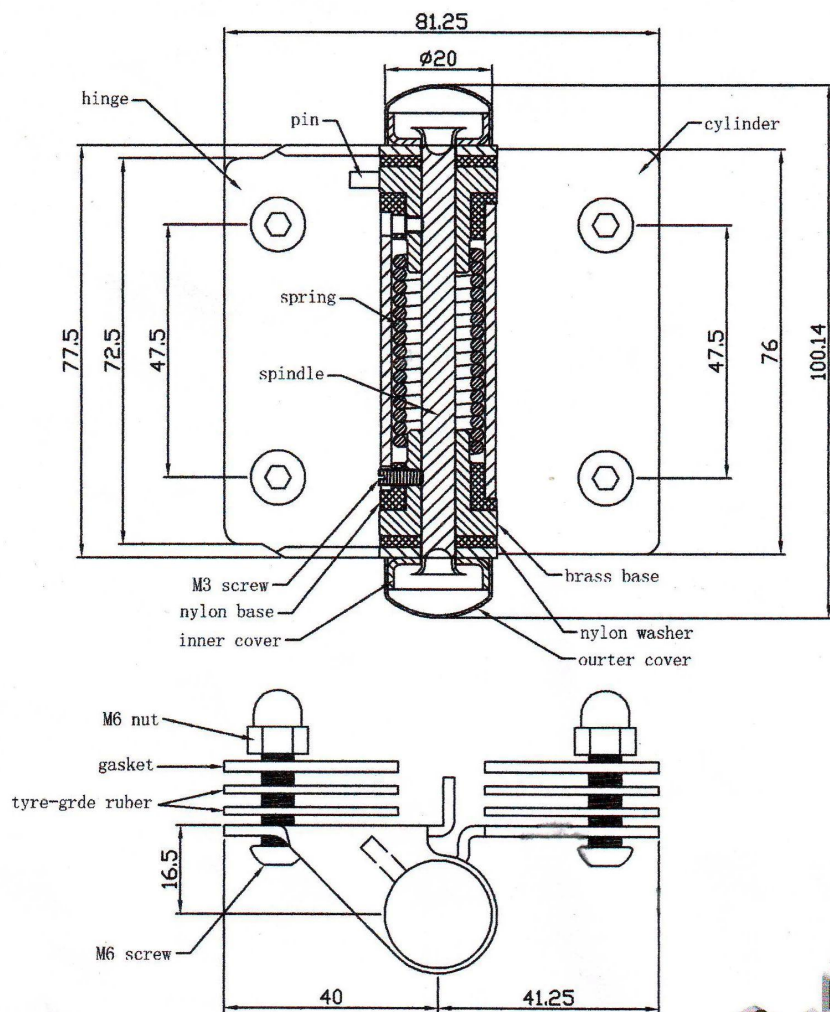

εμφάνιση του προϊόντος:
καθρέφτης φινίρισμα