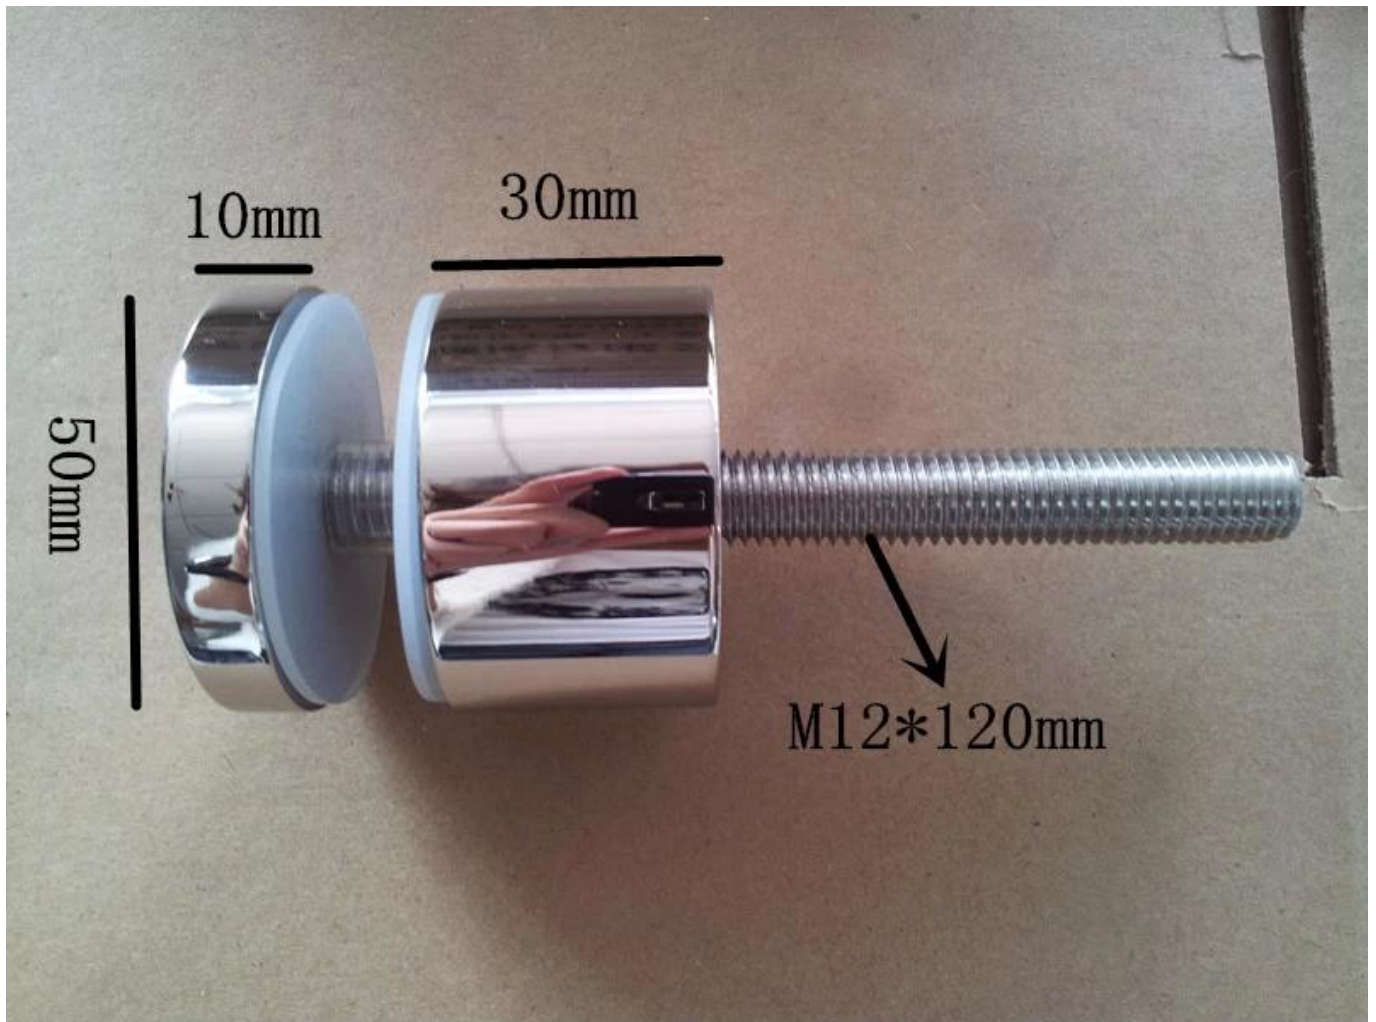

### Model No. : SF-30

Material	Stainless steel 304/ 316
Finish	Satin / mirror polished
Size	30*10mm cap, 30*25mm body , M8*100 bolt , silicon rubber gasket included

### Model No. : SF-50

Material	Stainless steel 304/ 316
Finish	Satin / mirror polished
Size	50*10mm cap, 50*30 mm body , M12*120 bolt , silicon rubber gasket included

### Model No. : SF-50 T

Material	Stainless steel 304/ 316
Finish	Satin / mirror polished
Size	50*10mm cap, 50*30 mm body, silicon rubber gasket included
Mounting plate size	200*100*10mm

για σκάλες

για κατάστρωμα