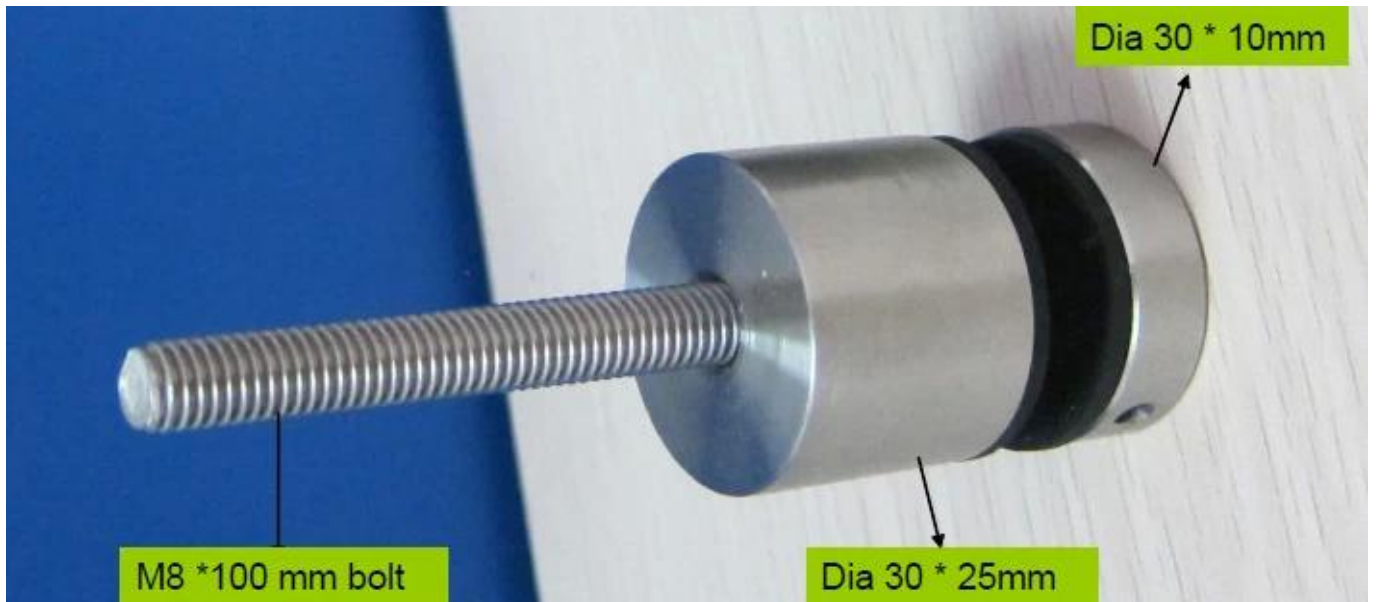

### Model No. : SF-30

Material	Stainless steel 304/ 316
Finish	Satin / mirror polished
Size	30*10mm cap, 30*25mm body , M8*100 bolt , silicon rubber gasket included

### Model No. : SF-50

Material	Stainless steel 304/ 316
Finish	Satin / mirror polished
Size	50*10mm cap, 50*30 mm body , M12*120 bolt , silicon rubber gasket included

### Model No. : SF-50 T

Material	Stainless steel 304/ 316
Finish	Satin / mirror polished
Size	50*10mm cap, 50*30 mm body, silicon rubber gasket included
Mounting plate size	200*100*10mm

για σκάλες

για κατάστρωμα