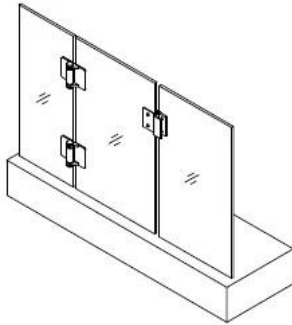

1. Glass-Glass hinge, Glass to Wall hinge and Glass to Round post hinge are suitable for 1000x1200mm glass gate 8-12mm thick .
When you open the glass gate it will close automatically .
2. Our glass hinges are made by precision casting with stainless steel 316 material , satin and mirror finish optional .
3. Our hinges must be applied on tempered glass .

Glass to Glass

Glass to Round post

Glass to Wall

Hole dimensions

Για Γυαλί & nbsp? Pool & nbsp? Πύλη Μεντεσές & Amp? & Nbsp? Εγκατάσταση, Παρακαλούμε & nbsp?
Δείτε & nbsp? Κάτω & nbsp? Vedio & nbsp? Σύνδεσμο:

<https://www.youtube.com/watch?v=DKZIF0cAt1M>

Για Γυαλί & nbsp? Pool & nbsp? Πύλη μεντεσέ Συσκευασία, Παρακαλούμε & nbsp? Κάτω & nbsp?
Συσκευασίας & nbsp? Φωτογραφίες: