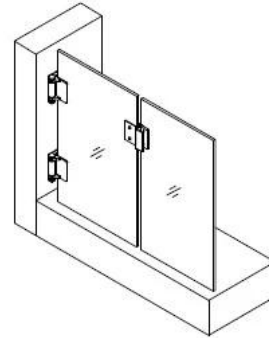

1. Glass-Glass hinge, Glass to Wall hinge and Glass to Round post hinge are suitable for 1000x1200mm glass gate 8-12mm thick .
When you open the glass gate it will close automatically .
2. Our glass hinges are made by precision casting with stainless steel 316 material , satin and mirror finish optional .
3. Our hinges must be applied on tempered glass .

Glass to Glass

Glass to Round post

Glass to Wall

Hole dimensions

Για Γυαλί & nbsp? Pool & nbsp? Πύλη Μεντεσές & Amp? & Nbsp? Εγκατάσταση, Παρακαλούμε & nbsp?
Δείτε & nbsp? Κάτω & nbsp? Vedio & nbsp? Σύνδεσμο:

<https://www.youtube.com/watch?v=DKZIF0cAt1M>

Για Γυαλί & nbsp? Pool & nbsp? Πύλη μεντεσέ Συσκευασία, Παρακαλούμε & nbsp? Κάτω & nbsp?
Συσκευασίας & nbsp? Φωτογραφίες: