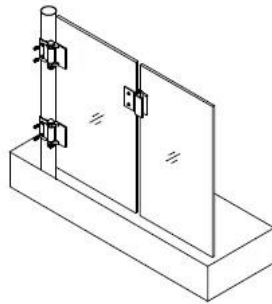

1. Glass-Glass hinge, Glass to Wall hinge and Glass to Round post hinge are suitable for 1000x1200mm glass gate 8-12mm thick .
When you open the glass gate it will close automatically .
2. Our glass hinges are made by precision casting with stainless steel 316 material , satin and mirror finish optional .
3. Our hinges must be applied on tempered glass .

Glass to Glass

Glass to Round post

Glass to Wall

Hole dimensions

Για Γυαλί & nbsp? Pool & nbsp? Πύλη Μεντεσές & Amp? & Nbsp? Εγκατάσταση, Παρακαλούμε & nbsp?
Δείτε & nbsp? Κάτω & nbsp? Vedio & nbsp? Σύνδεσμο:

<https://www.youtube.com/watch?v=DKZIF0cAt1M>

Για Γυαλί & nbsp? Pool & nbsp? Πύλη μεντεσέ Συσκευασία, Παρακαλούμε & nbsp? Κάτω & nbsp?
Συσκευασίας & nbsp? Φωτογραφίες: