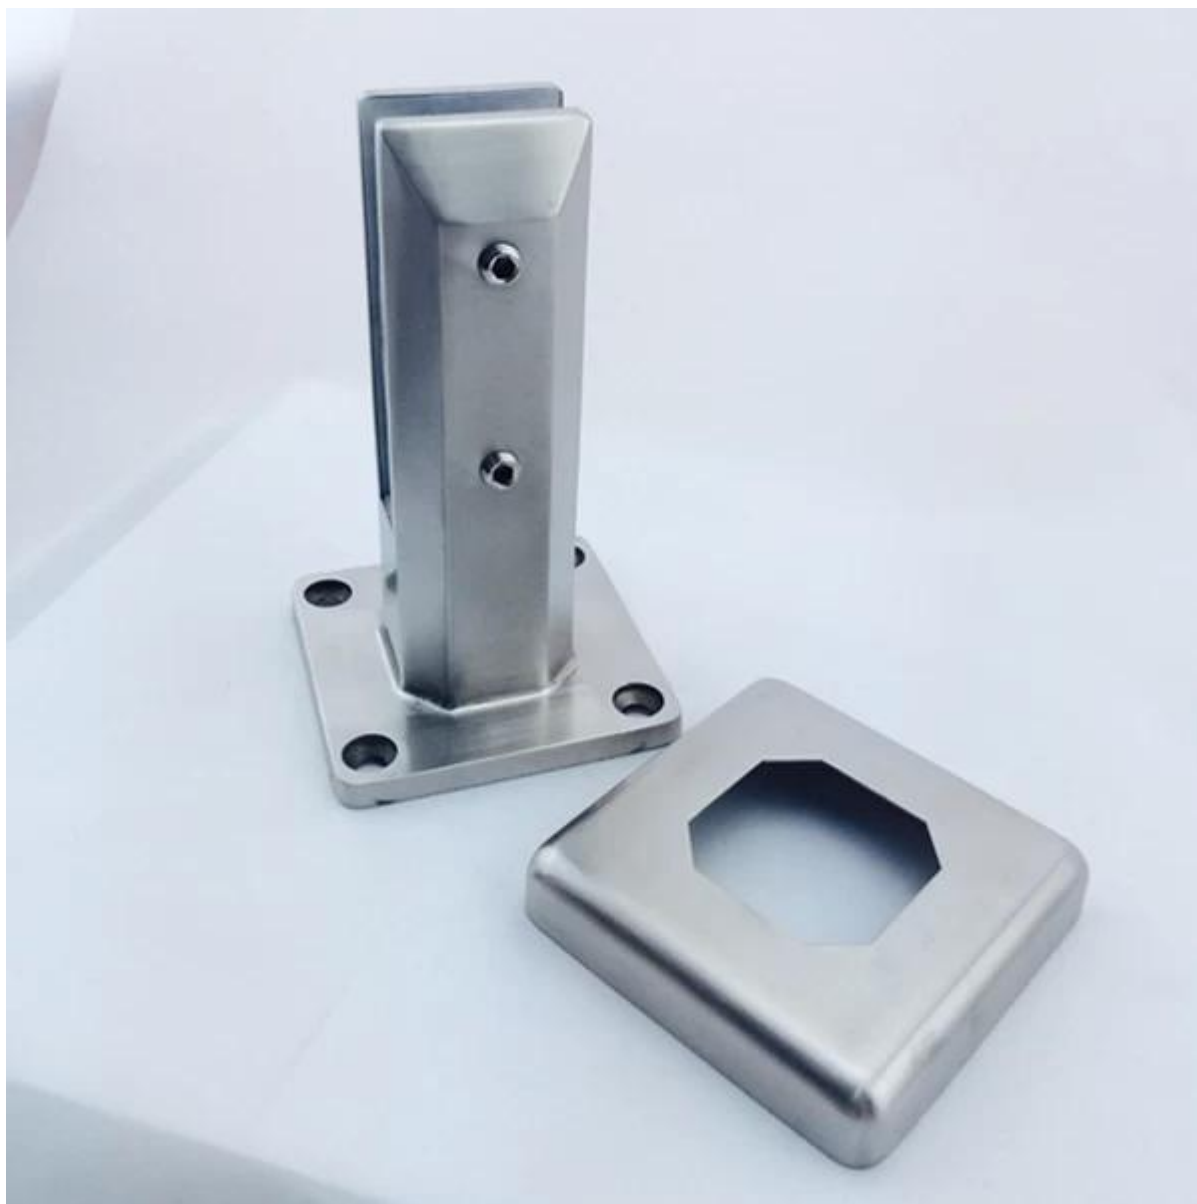

frameless pool fence square glass spigot 168mm high with base cover, for 8mm to 12mm thickness clear tempered glass .

1. 316 stainless steel
2. 316L stainless steel
3. duplex 2205
4. brushed / satin
5. polished /mirror
6. 168mm high
7. with base cover
8. we can offer concrete bolt for fixing
9. for 8mm 10mm 12mm clear tempered glass
10. MOQ 10 pcs
11. 10 pcs per pack
12. used for swimming pool fence , balcony glass fence, staircase fence , deck fence etc.
13. Stock for quick delivery
14. brand new
15. Shenzhen factory

frameless pool fence glass spigot mirror polish

SBM

frameless pool fence glass spigot brushed satin

frameless pool fence glass spigot used for balcony fence