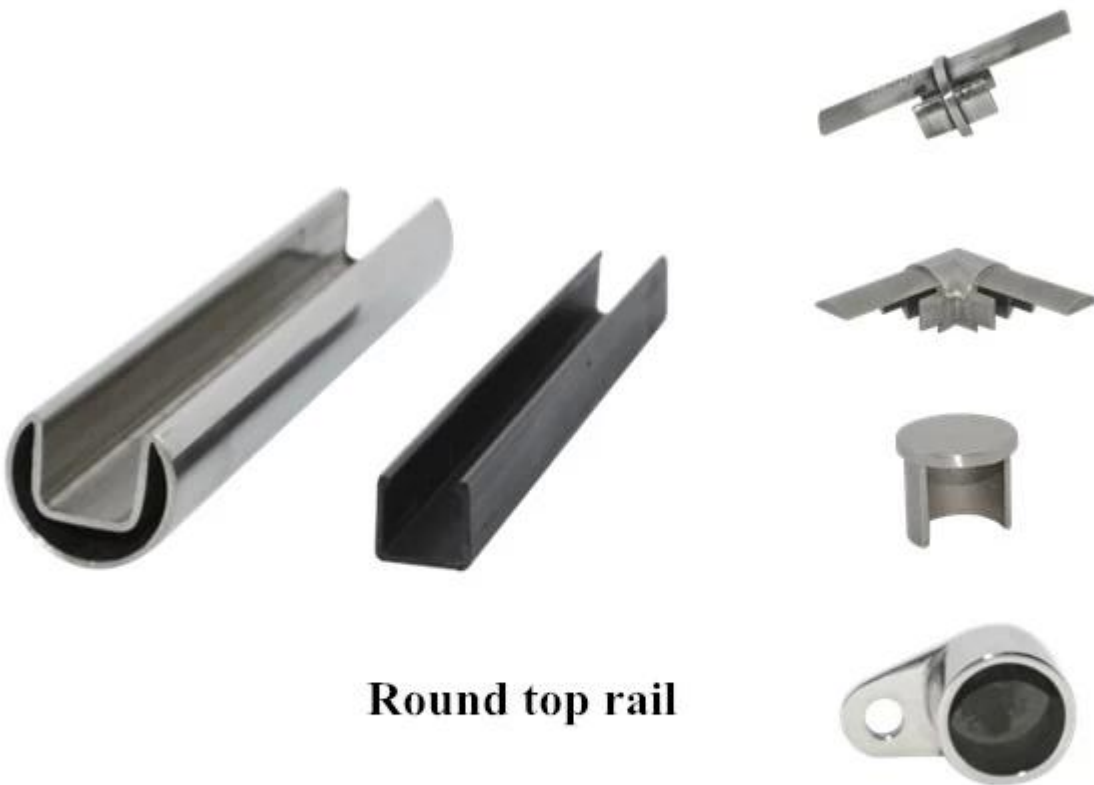

It must be a good choice to choose our round top rail for outside glass fence.

Round channel outer diameter: 25.4mm, inner rubber groove 14mm\*14mm.

Square channel outer size: 25mm\*21mm, inner rubber groove 14mm\*14mm.

The channel length is as per your request, but for easier transport, the Max. length should be 5.8m.

### round top rail and fittings

Round top rail