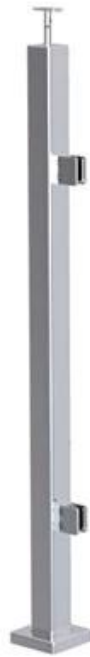

There are three different types of square balustrade post for outdoor balcony design.

1. one way end post

**LCH-103**

2. two way inline post

**LCH-104**

3. two way corner post

**LCH-105**

If you want to beautify your balcony and make it more security for your kids and your pets, please choose us and contact us without any hesitation.