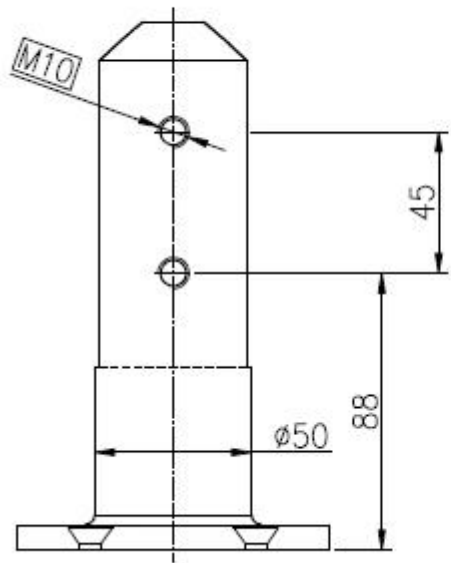

εμφάνιση του προϊόντος:
στρογγυλή πλάκα βάσης γυάλινη τάπα