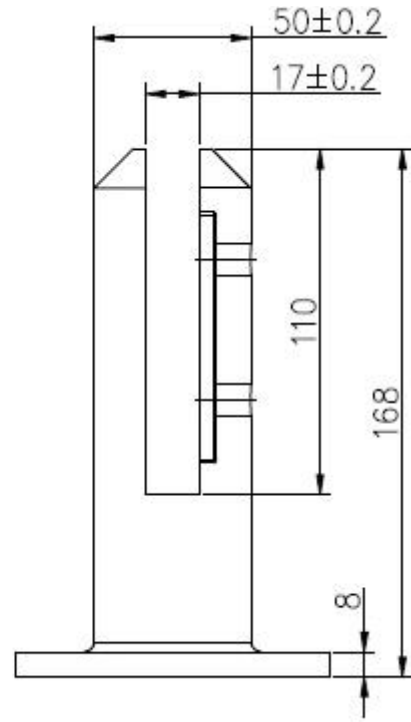

εμφάνιση του προϊόντος:
στρογγυλή πλάκα βάσης γυάλινη τάπα