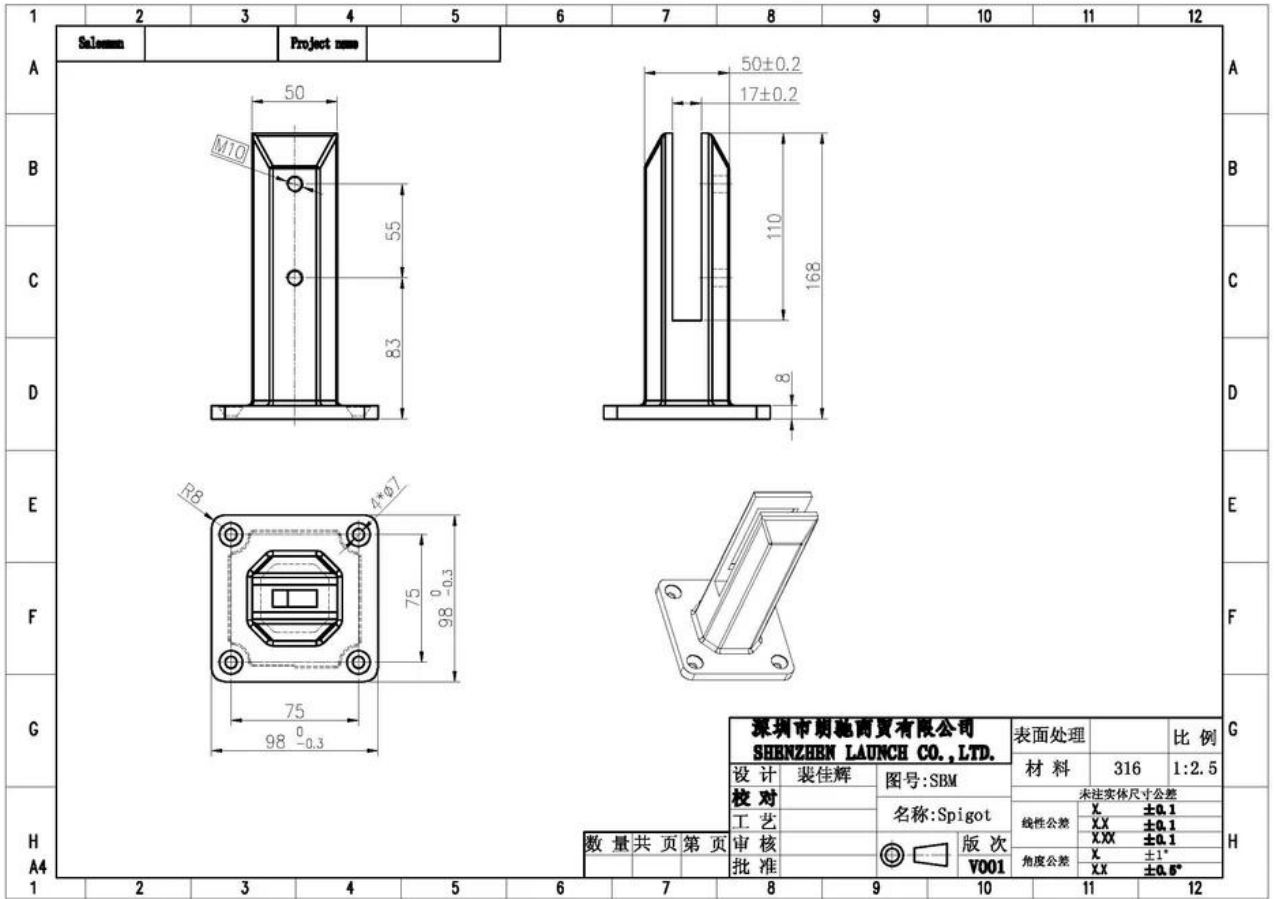

**SBM-2 is our hot item in pool fence design. Choosing us must be right. We will give you what you want.**

**Here is the picture of SBM-2.**

**the drawing**

**Any interest in our SBM-2, please contact me without any hesitation.**