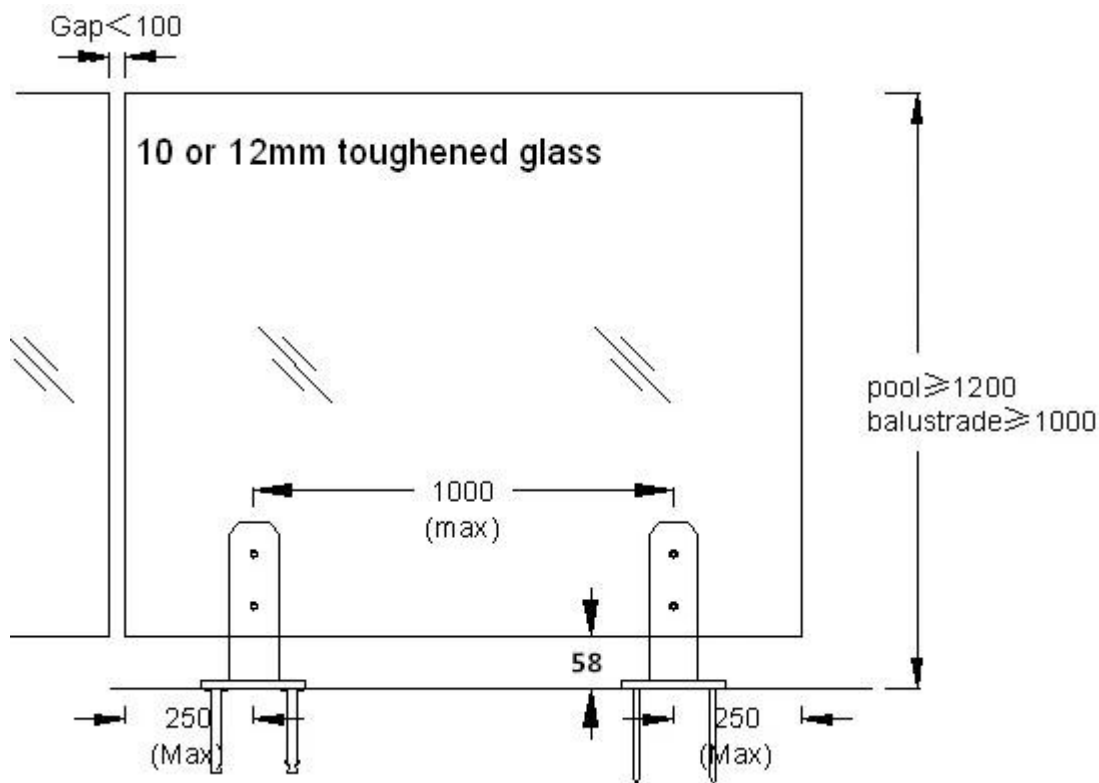

Γυαλί Spigot RBM Εισαγωγή

Γυαλί διάσταση spigot RBM:

Υλικό:

Marine grade 316 Stainless Steel material to maximize the products life and appearance. This premium quality material is low carbon, αντισκουριακές - tough, durable, excellent resistance to corrosion, suitable for outdoor uses.

Επιφάνεια:

Finished with a fantastic high quality mirror polished finish.

Λήψη [Γυαλί spigot RBM τεχνικό σχέδιο](#) εδώ.

Γυαλί Spigot RBM Χαρακτηριστικό γνώρισμα:

- 1.Strong friction clamping system for NO HOLE glass, quick and easy to DIY Install. You can put as many clamps as you like along larger panels of glass.
- 2.Glass κάνουλες είναι στερεά ανοξείδωτο ατσάλι! Δεν Hollow!
- 10-12 χιλιοστά σκληρυμένο γυαλί 3.Suits.
- 4.Designed and manufactured according to to Australian Standard for swimming pool fencing safety, Australia Balustrade Standard AS& NZS.