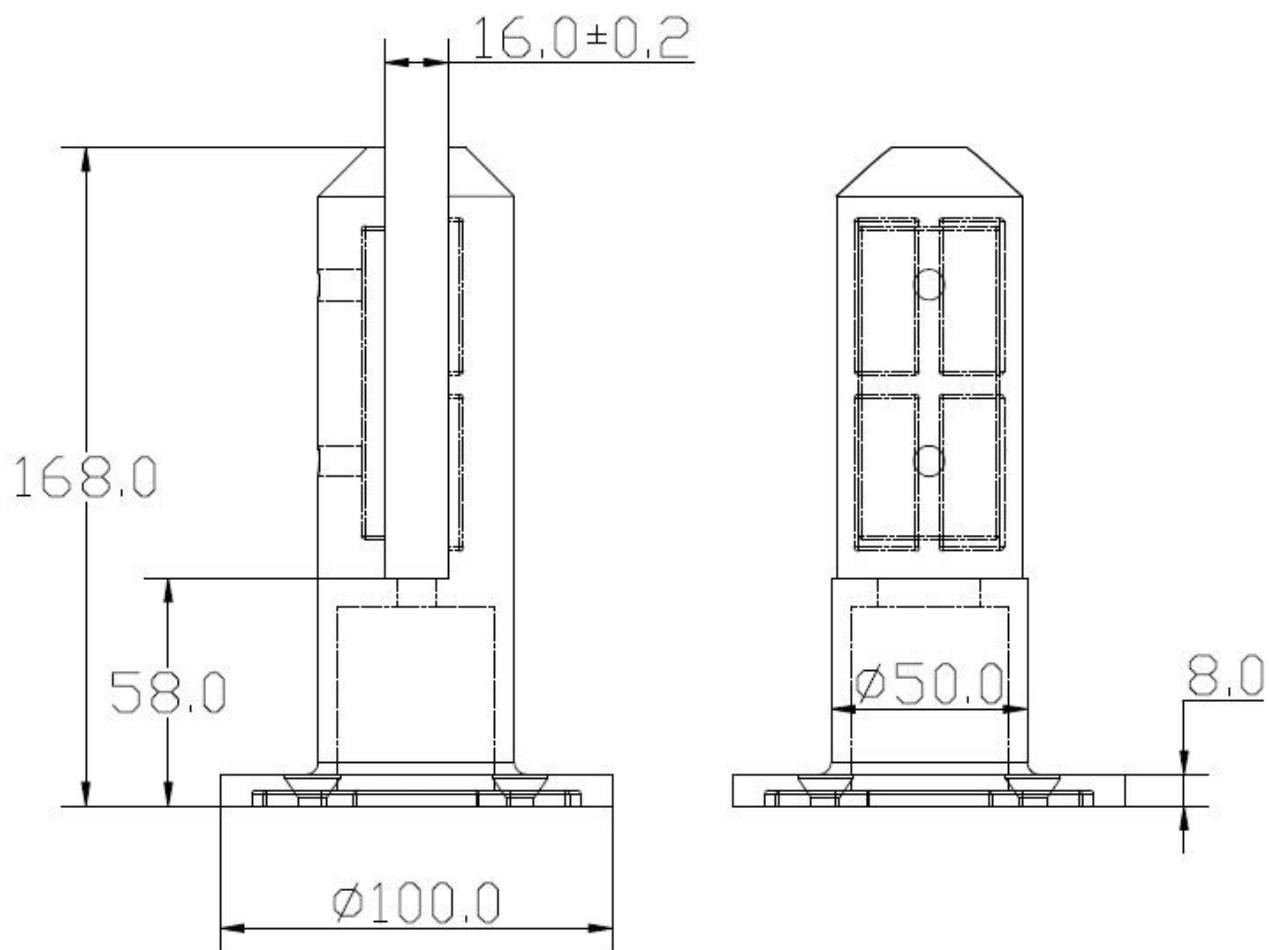

Γυαλί Spigot RBM Εισαγωγή

Γυαλί διάσταση spigot RBM:

Υλικό:

Marine grade 316 Stainless Steel material to maximize the products life and appearance. This premium quality material is low carbon, αντισκουριακές - tough, durable, excellent resistance to corrosion, suitable for outdoor uses.

Επιφάνεια:

Finished with a fantastic high quality mirror polished finish.

Λήψη [Γυαλί spigot RBM τεχνικό σχέδιο](#) εδώ.

Γυαλί Spigot RBM Χαρακτηριστικό γνώρισμα:

- 1.Strong friction clamping system for NO HOLE glass, quick and easy to DIY Install. You can put as many clamps as you like along larger panels of glass.
- 2.Glass κάνουλες είναι στερεά ανοξείδωτο ατσάλι! Δεν Hollow!
- 10-12 χιλιοστά σκληρυμένο γυαλί 3.Suits.
- 4.Designed and manufactured according to to Australian Standard for swimming pool fencing safety, Australia Balustrade Standard AS& NZS.