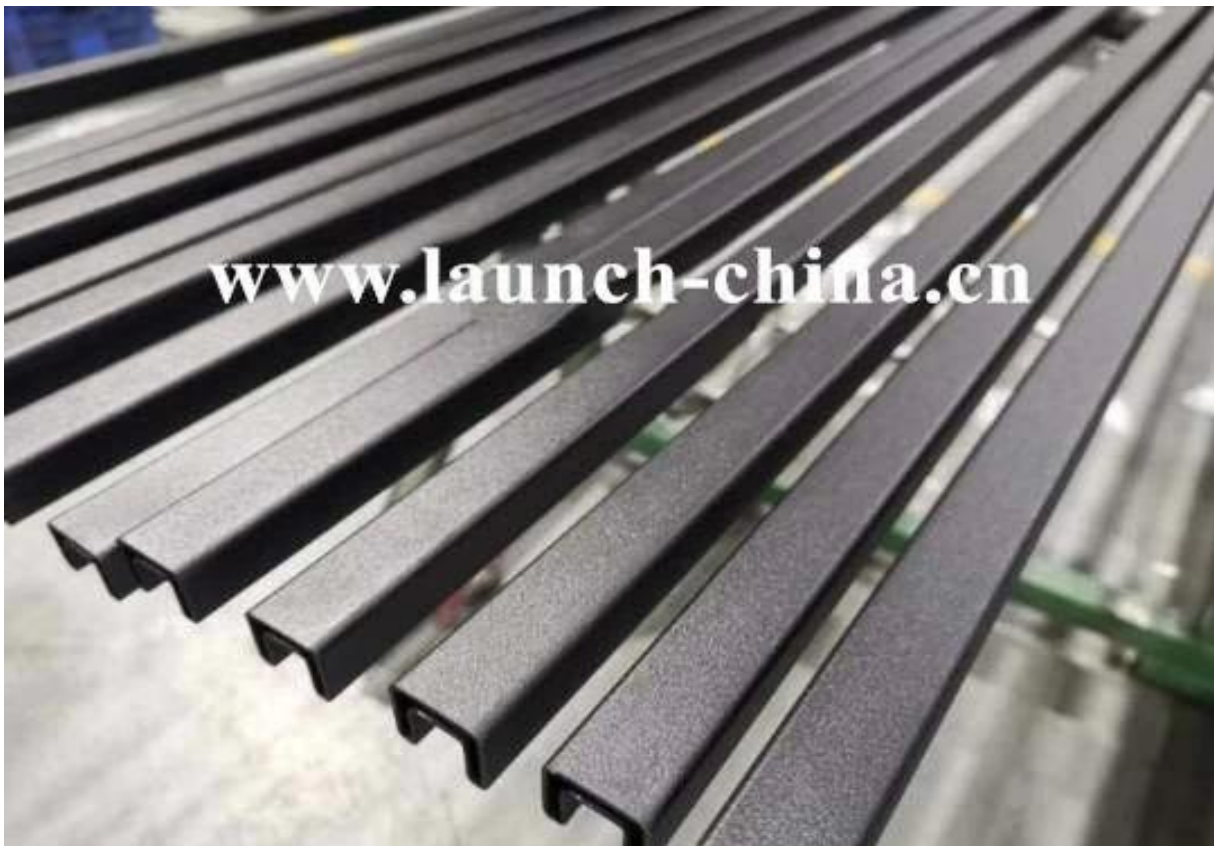

# Black powder coated square mini slot rail tube for 12mm glass fencing

Quick Details:

Item name: mini slot rail tube

Size: 25\*21\*5800mm

Finish: mirror or satin or powder coated

Use for 12mm glass fence

Mini slot rail tube picture

Slot rail tube fittings:

Application:

For more details please feel free to connect us!