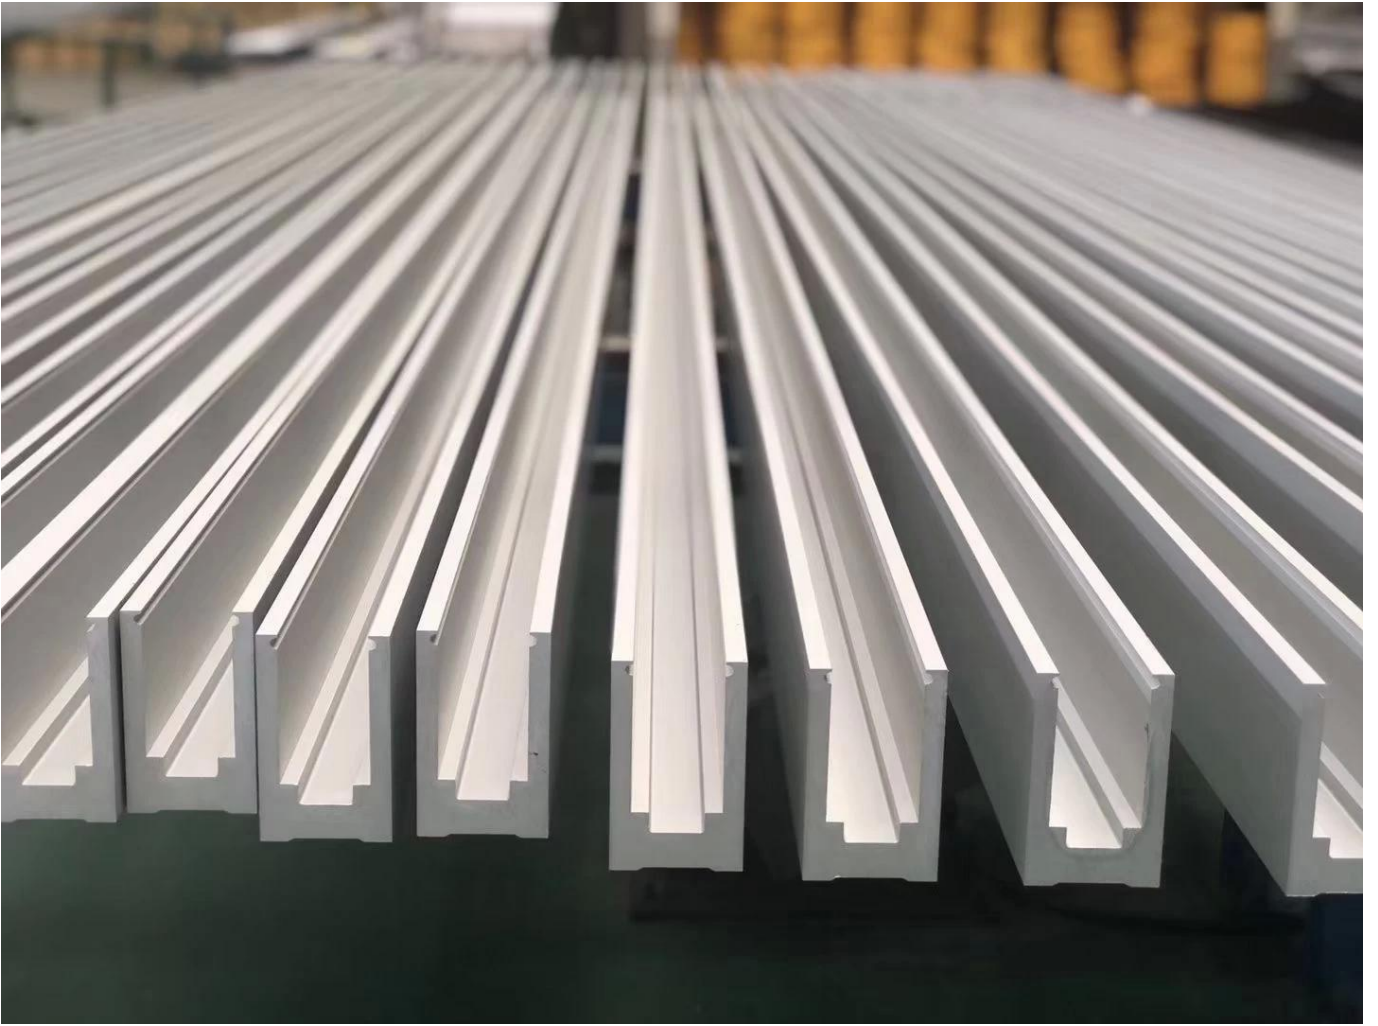

Aluminum Base Channel: