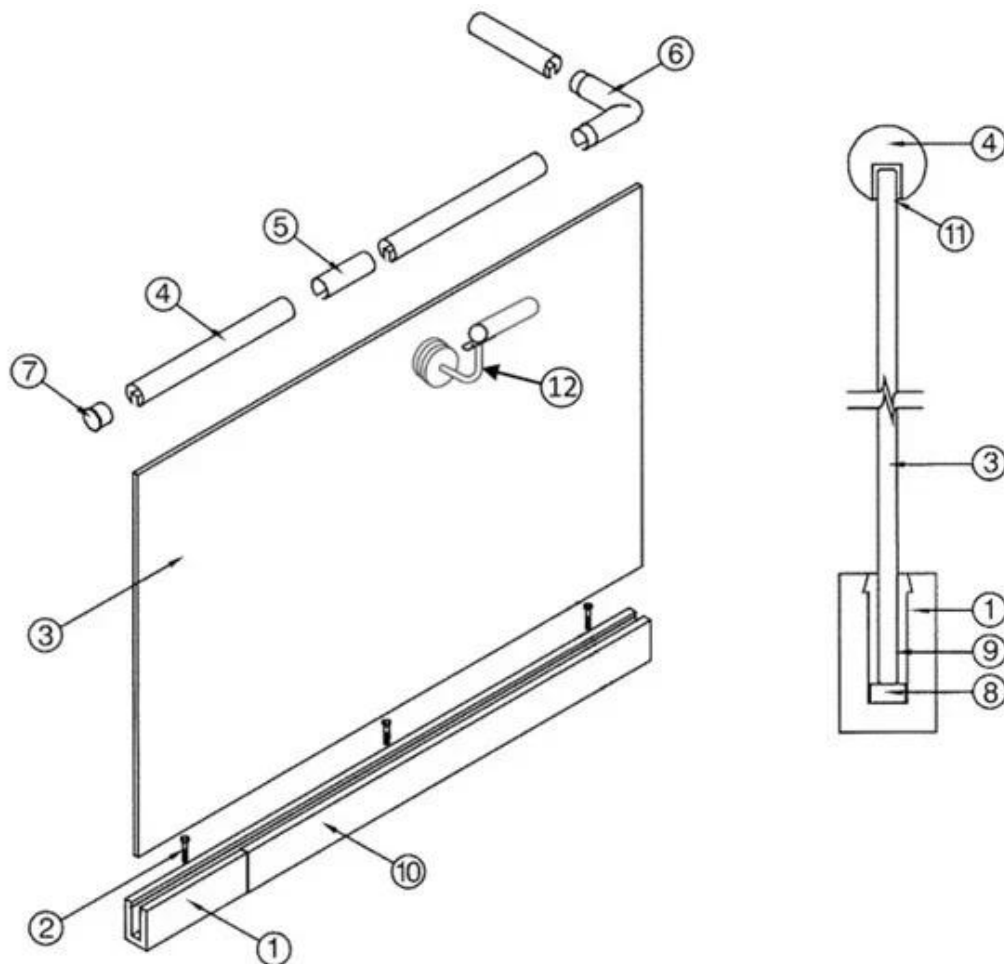

1. Aluminum Railing Base	7. End Cap
2. Stainless Cap Screw	8. Setting Block
3. ½" Tempered Float Glass	9. Expansive Cement
4. Top Rail	10. Cladding
5. Splice	11. Protective Insert
6. Corner fitting (Horizontal Shown Vertical Also Available)	12. Handrail Brackets and Fittings Also Available

Contatto

Grazie per la visita ! Qualsiasi domanda o richiesta, si prega di lasciare un messaggio. Ti risponderà entro 24 ore.

Qualsiasi indagine urgente, vi preghiamo di contattarci qui sotto:

-Contatta: Wendy.

-E-mail: sales04@launch-china.cn.

-Office: (86-755) 86037559