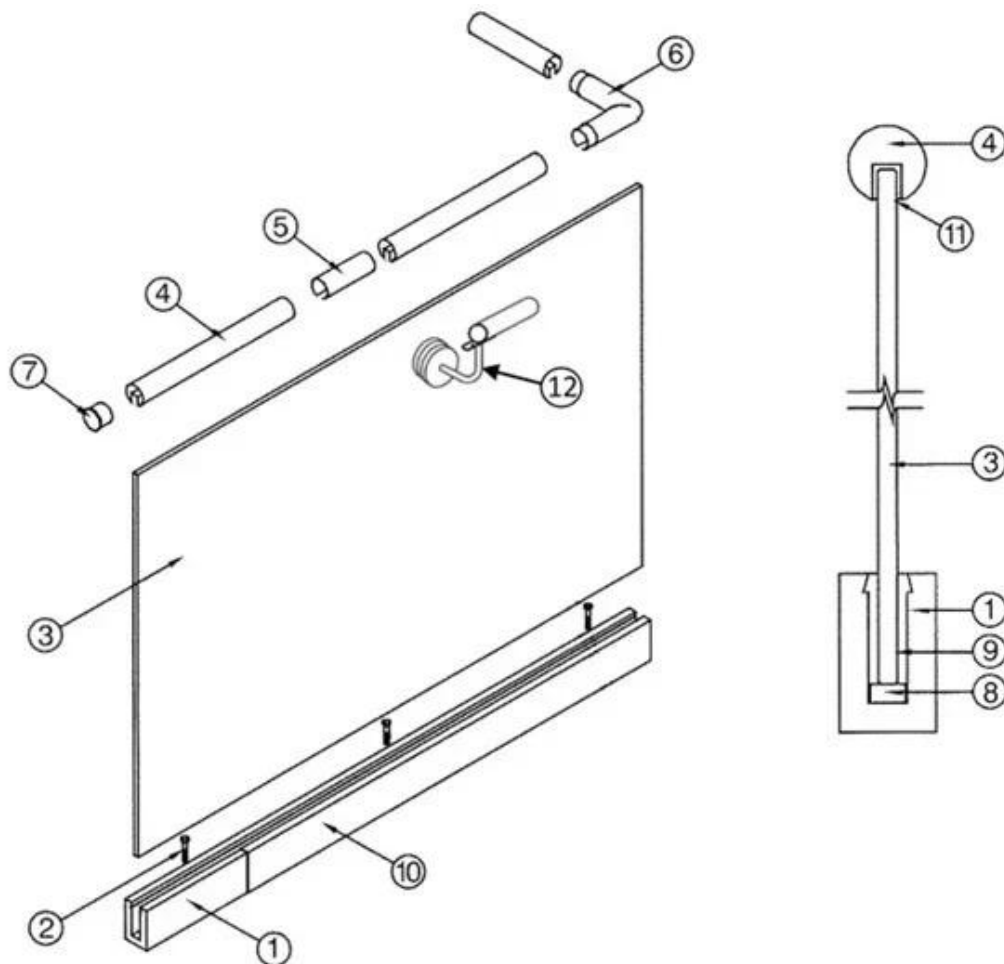

Aluminum trough 1 m Decorative cover 2 meters Aluminum plastic fittings 3 sets Expansion screws 3 pieces

LCH-A01

20 mm to 21.52 mm tempered glass

1 m aluminium groove contains the following accessories (excluding glass)

Aluminum trough 1 m

Waterproof tape 2 meters

Aluminum plastic fittings 3 sets

Expansion screws 3 pieces

LCH-A02

20 mm to 21.52 mm tempered glass

1 m aluminium groove contains the following accessories (excluding glass)

Aluminum trough 1 m

Decorative cover 2 meters

Aluminum plastic fittings 3 sets

Expansion screws 3 pieces

Alumnum U Channel Airing Project Photos

ALLUMINIO U CHANNELGGE

Relazionatoprodotti- Cappè del corrimano del vetro del canale C dell'acciaio inossidabile

- | | |
|--|--|
| 1. Aluminum Railing Base | 7. End Cap |
| 2. Stainless Cap Screw | 8. Setting Block |
| 3. ½" Tempered Float Glass | 9. Expansive Cement |
| 4. Top Rail | 10. Cladding |
| 5. Splice | 11. Protective Insert |
| 6. Corner fitting
(Horizontal Shown Vertical
Also Available) | 12. Handrail Brackets and Fittings
Also Available |