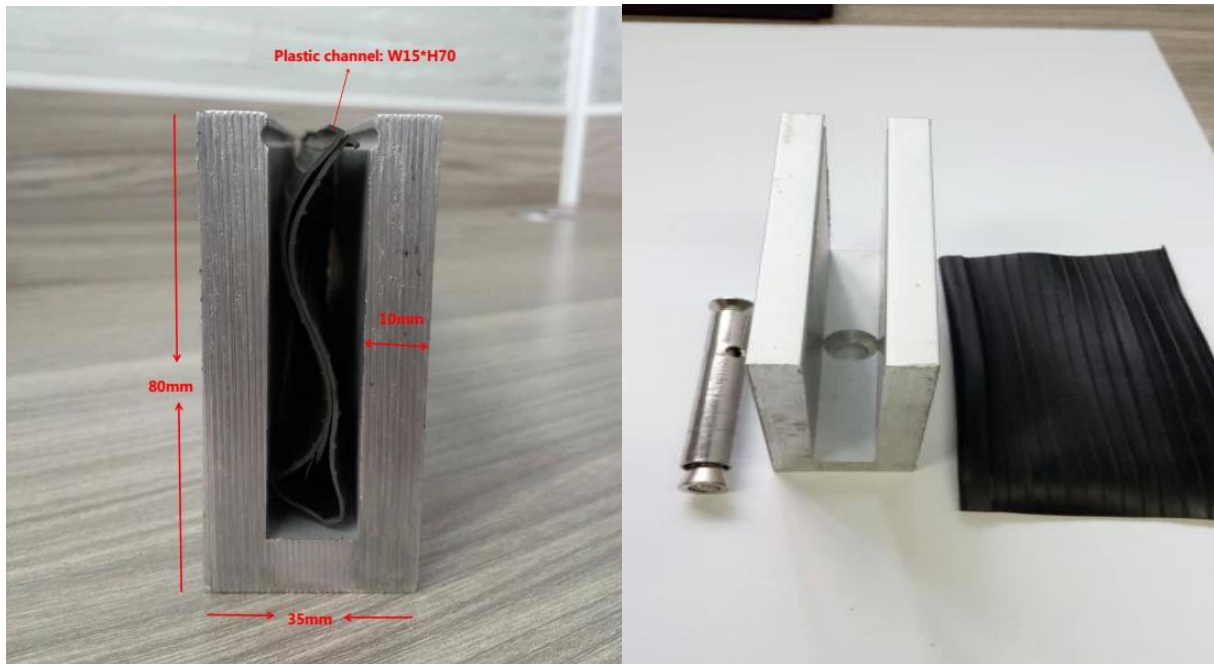

Installazione del canale di alluminio U