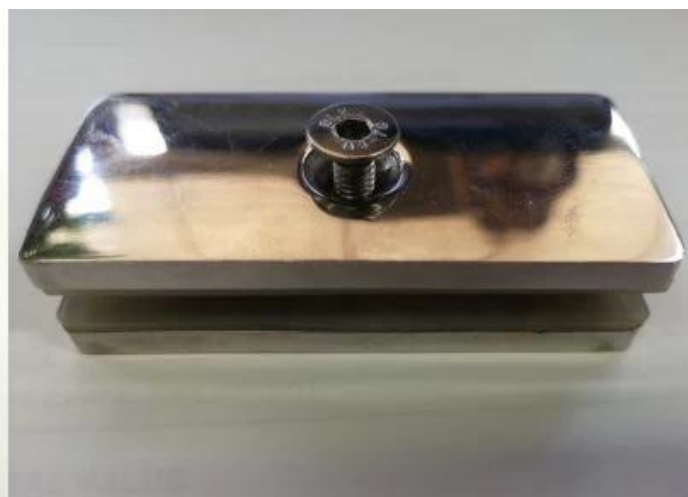

Glass Hinge

KEBIL 科比奥®

Glass to glass hinge

Glass to wall hinge

Glass to round post hinge

Glass Latch

KEBIL 科比奥®

Glass to glass latch 180 degree

Glass to glass latch 90 degree

Glass to wall/square post latch

3, Temperatobicchiere Bicchiere spessore 10-12mm. perspigot.

4, Bicchieremorsettoasicuroilbicchiere

180° glass to glass clamp

90° glass to glass clamp

90° glass to wall clamp

5, ferrovia a taglio superiore (quadrato / rotondo) e accessori per vetro spesso 12mm

**Dia25.4mm slotted handrail tube
14x14mm groove**

180 degree joiner

90 degree joiner

wall-rail joiner

end cap

25x20mm slotted handrail tube
14x14mm groove

180 degree joiner

90 degree joiner

wall-rail joiner

vertical adjustable joiner

horizontal adjustable joiner

end cap