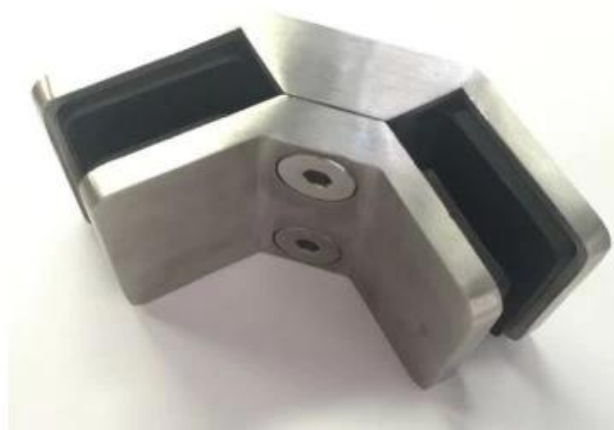

Glass Hinge

KEBIL 科比奥®

Glass to glass hinge

Glass to wall hinge

Glass to round post hinge

Glass Latch

KEBIL 科比奥®

Glass to glass latch 180 degree

Glass to glass latch 90 degree

Glass to wall/square post latch

3, Temperatobicchiere Bicchiere spessore 10-12mm. perspigot.

4, Bicchieremorsettoasicuroilbicchiere

180° glass to glass clamp

90° glass to glass clamp

90° glass to wall clamp

5, ferrovia a taglio superiore (quadrato / rotondo) e accessori per vetro spesso 12mm

**Dia25.4mm slotted handrail tube
14x14mm groove**

180 degree joiner

90 degree joiner

wall-rail joiner

end cap

25x20mm slotted handrail tube
14x14mm groove

180 degree joiner

90 degree joiner

wall-rail joiner

vertical adjustable joiner

horizontal adjustable joiner

end cap