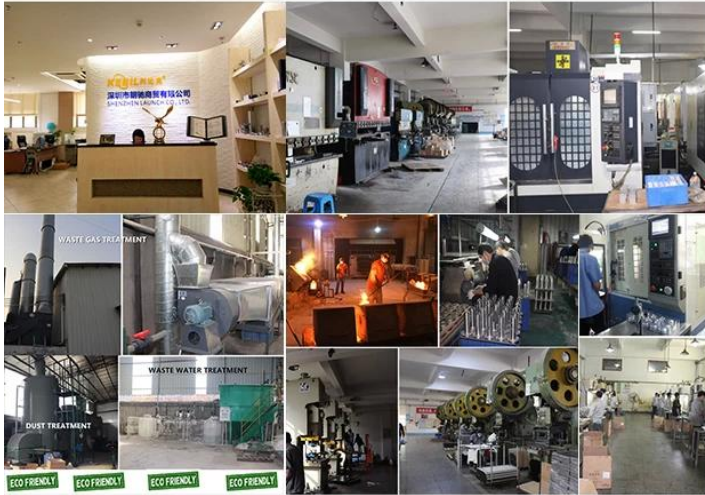

Perché noi:

ABOUT US

Shenzhen Launch Co., Ltd was established in 2004, located at Nanshan District, Shenzhen, and one hour by car from Hongkong International Airport. Our main products are high-grade building materials including stainless steel balustrade post, staircase handrail, balcony guardrail, swimming pool fence and other high-grade building materials. All the products are designed strictly according to the high-end market requirements. We have our own factory in Tangxia Town, Dongguan, with more than 50 sets of various precision equipments, such as CNC lathe, milling machine, punching machine, pipe cutter, argon welder, drilling machine, polisher, etc. which can provide customers with complete product processing services.

15 YEARS EXPERIENCE

We have been manufacturing railing hardware since 2004.

ONE STOP SERVICE

We provide integrated railing solutions.
We manufacture.
We deliver.

PROFESSIONAL R&D TEAM

We have engineering experts for developing new products.

TOP QUALITY & GOOD PRICE

We are strict on quality control as well as cost evaluation.

Specifiche del prodotto:

Nome prodotto		Saf prezzo di fabbrica e ty Balaustre e corrimano Tube Cross Bar Ringhiera per scale in acciaio inossidabile
Modello		LCH-109
Materiale		acciaio inossidabile 304/316
Finish		Specchio / Macchia
Pipa superiore	Rotonda	Φ 42,4 / 50,8 / Personalizzato
	 Rettangolo	40x40 / 50x50 / personalizzato
Supporto barra	Rotondo e quadrato	Φ12.7 / Φ15.9 / Φ19.1 / Φ20mm o 15x15 / 25x13mm
	Quantità	4 pezzi o 5 pezzi o personalizzati
Rod Holder Tech.		Hollow / Casting
Corpo	Rotonda	Φ42.4 / Φ50.8 / Personalizzato
	Piazza	40x40 / 50x50 / personalizzato
	Doppia piastra	Larghezza - 50 ~ 60 x5mm
Anchor Bolt		Incluso
Base e coperchio		Rotondo / Quadrato
MOQ		10 pezzi
Package		Cartone individuale