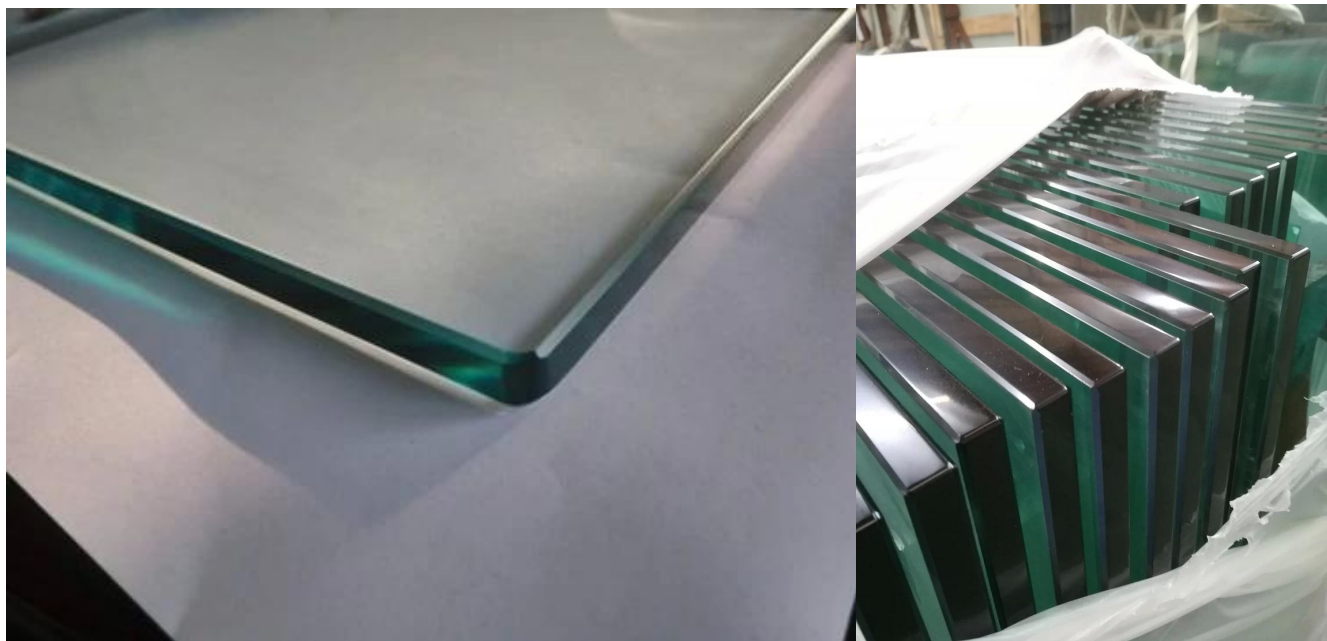

Glass to wall hinge

Glass to round post hinge

Glass Latch

KEBIL 科比奥®

Glass to glass latch 180 degree

Glass to glass latch 90 degree

Glass to wall/square post latch

ChiaroTemperatoBicchiere: