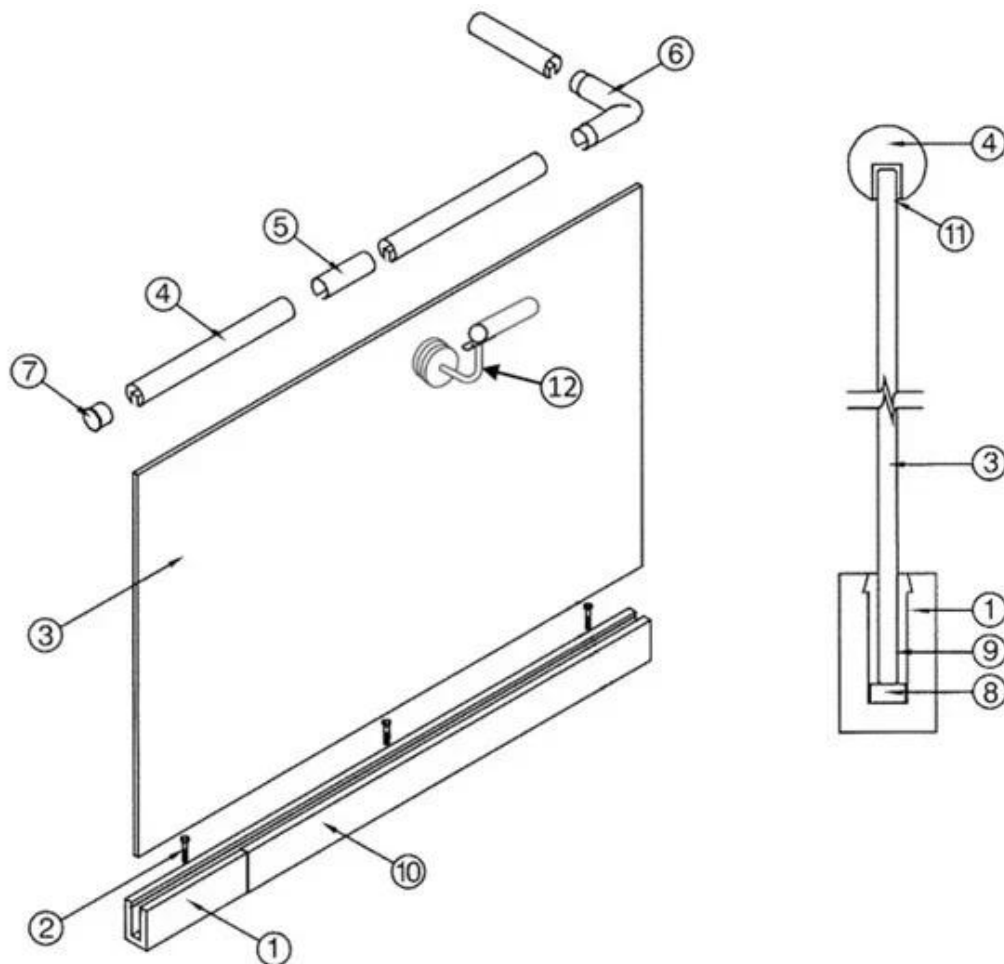

1 m aluminium groove contains the following accessories (excluding glass)

Aluminum trough 1 m

Decorative cover 2 meters

Aluminum plastic fittings 3 sets

Expansion screws 3 pieces

LCH-A01

20 mm to 21.52 mm tempered glass

1 m aluminium groove contains the following accessories (excluding glass)

LCH-A02

20 mm to 21.52 mm tempered glass

1 m aluminium groove contains the following accessories (excluding glass)

Alunnum U Channel Ringhiera Progetto Foto

ALLUMINIO U CHANNELGGE

Imparentatoprodotti- Cappè del corrimano del vetro del canale C del canale C dell'acciaio inossidabile

KEBIL 科比奥® SHENZHEN LAUNCH CO.LTD
LAUNCH INTERNATIONAL LIMITED

- | | |
|--|--|
| 1. Aluminum Railing Base | 7. End Cap |
| 2. Stainless Cap Screw | 8. Setting Block |
| 3. ½" Tempered Float Glass | 9. Expansive Cement |
| 4. Top Rail | 10. Cladding |
| 5. Splice | 11. Protective Insert |
| 6. Corner fitting
(Horizontal Shown Vertical
Also Available) | 12. Handrail Brackets and Fittings
Also Available |