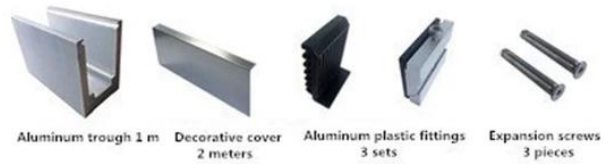

1 m aluminium groove contains the following accessories (excluding glass)

Aluminum trough 1 m

Waterproof tape 2 meters

Aluminum plastic fittings 3 sets

Expansion screws 3 pieces

LCH-B02

16 mm to 17.52 mm tempered glass

1 m aluminium groove contains the following accessories (excluding glass)

Aluminum trough 1 m

Decorative cover 2 meters

Aluminum plastic fittings 3 sets

Expansion screws 3 pieces

LCH-A01

20 mm to 21.52 mm tempered glass

1 m aluminium groove contains the following accessories (excluding glass)

LCH-A02

20 mm to 21.52 mm tempered glass

1 m aluminium groove contains the following accessories (excluding glass)

Alunnum U Channel Ringhiera Progetto Foto

ALLUMINIO U CHANNELGGE

Imparentatoprodotti- Cappè del corrimano del vetro del canale C del canale C dell'acciaio inossidabile

KEBIL 科比奥® SHENZHEN LAUNCH CO.LTD
LAUNCH INTERNATIONAL LIMITED

- | | |
|--|--|
| 1. Aluminum Railing Base | 7. End Cap |
| 2. Stainless Cap Screw | 8. Setting Block |
| 3. ½" Tempered Float Glass | 9. Expansive Cement |
| 4. Top Rail | 10. Cladding |
| 5. Splice | 11. Protective Insert |
| 6. Corner fitting
(Horizontal Shown Vertical
Also Available) | 12. Handrail Brackets and Fittings
Also Available |