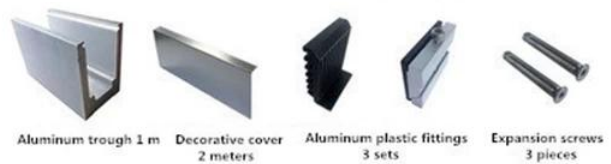

1 m aluminium groove contains the following accessories (excluding glass)

LCH-C02

12 mm to 13.14 mm tempered glass

1 m aluminium groove contains the following accessories (excluding glass)

LCH-D01

12 mm to 13.14 mm tempered glass

1 m aluminium groove contains the following accessories (excluding glass)

Aluminum trough 1 m

Waterproof tape 2 meters

Aluminum plastic fittings 3 sets

Expansion screws 3 pieces

LCH-D02

12 mm to 13.14 mm tempered glass

1 m aluminium groove contains the following accessories (excluding glass)

Aluminum trough 1 m

Decorative cover 2 meters

Aluminum plastic fittings 3 sets

Expansion screws 3 pieces

LCH-B01

16 mm to 17.52 mm tempered glass