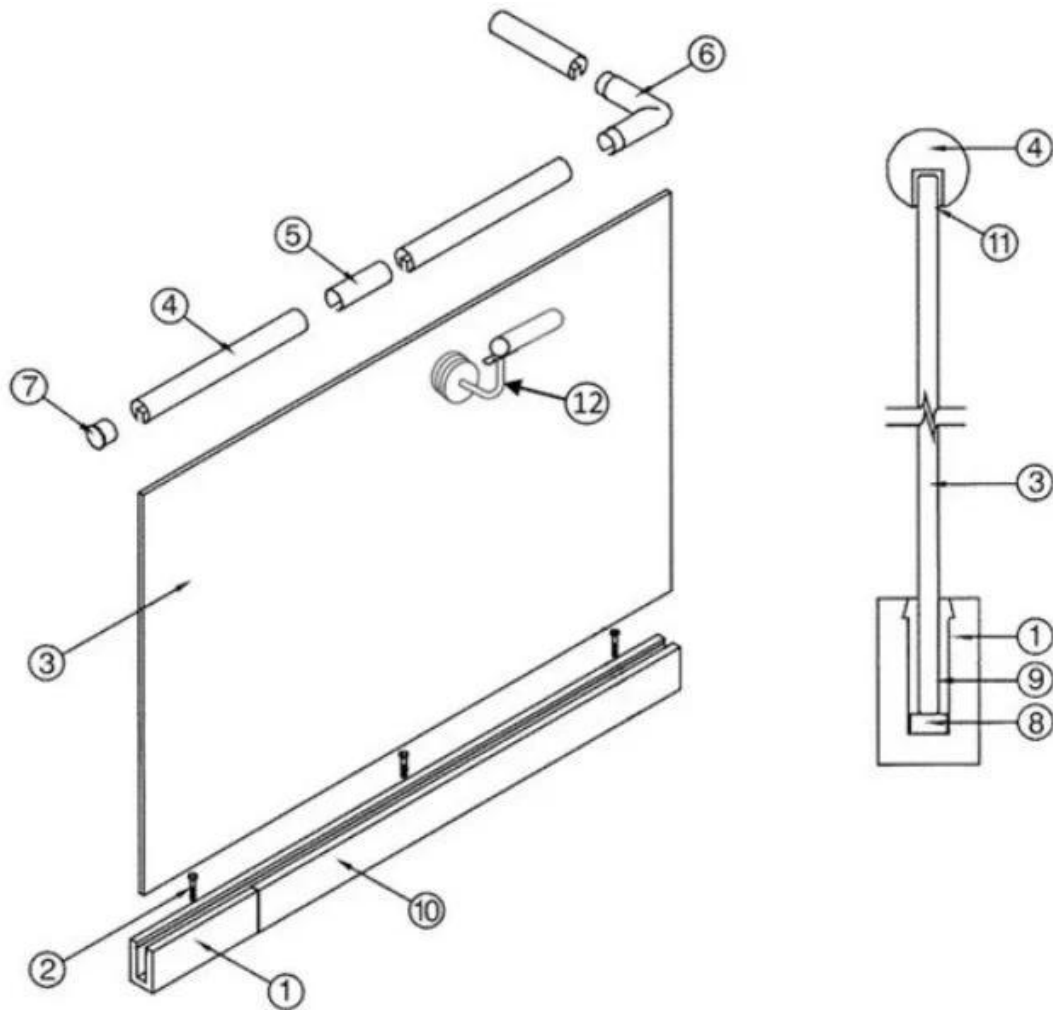

Aluminum trough 1 m

Waterproof tape 2 meters

Aluminum plastic fittings 3 sets

Expansion screws 3 pieces

LCH-D02

12 mm to 13.14 mm tempered glass

1 m aluminium groove contains the following accessories (excluding glass)

Aluminum trough 1 m

Decorative cover 2 meters

Aluminum plastic fittings 3 sets

Expansion screws 3 pieces

Produzione di massa e imballaggio

Corrimano del tubo di slot:

KEBIL 科比奥®

- | | |
|--|--|
| 1. Aluminum Railing Base | 7. End Cap |
| 2. Stainless Cap Screw | 8. Setting Block |
| 3. ½" Tempered Float Glass | 9. Expansive Cement |
| 4. Top Rail | 10. Cladding |
| 5. Splice | 11. Protective Insert |
| 6. Corner fitting
(Horizontal Shown Vertical
Also Available) | 12. Handrail Brackets and Fittings
Also Available |