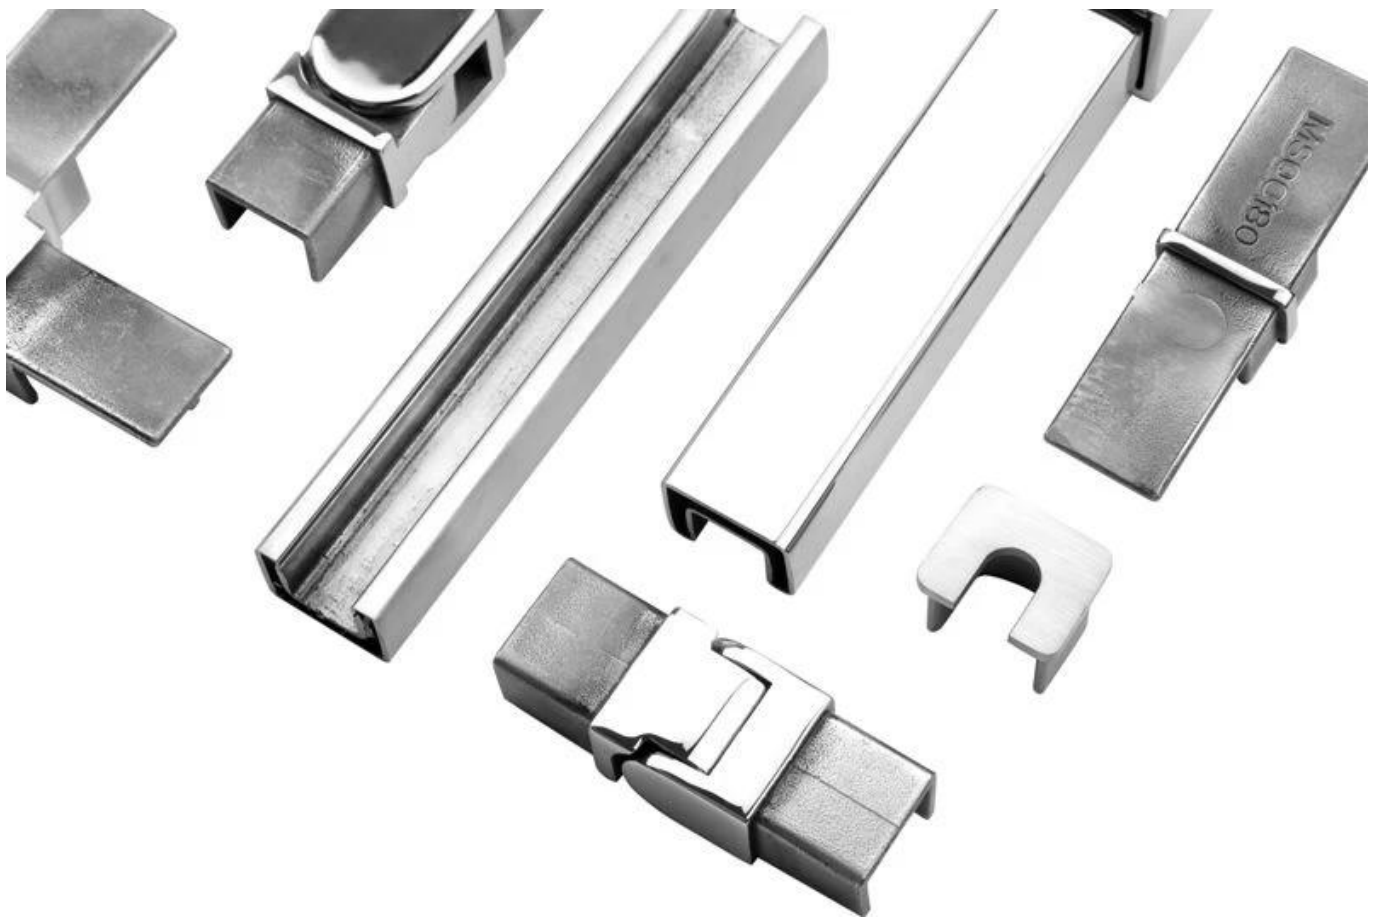

1 m aluminium groove contains the following accessories (excluding glass)

LCH-D01 / D02: senza / con rivestimento per uso con vetro da 12 mm a 13.14mm

LCH-D01

12 mm to 13.14 mm tempered glass

1 m aluminium groove contains the following accessories (excluding glass)

Aluminum trough 1 m

Waterproof tape 2 meters

Aluminum plastic fittings 3 sets

Expansion screws 3 pieces

LCH-D02

12 mm to 13.14 mm tempered glass

1 m aluminium groove contains the following accessories (excluding glass)

Aluminum trough 1 m

Decorative cover 2 meters

Aluminum plastic fittings 3 sets

Expansion screws 3 pieces

Produzione di massa e imballaggio

Corrimano del tubo di slot:

KEBIL 科比奥®

- | | |
|--|--|
| 1. Aluminum Railing Base | 7. End Cap |
| 2. Stainless Cap Screw | 8. Setting Block |
| 3. ½" Tempered Float Glass | 9. Expansive Cement |
| 4. Top Rail | 10. Cladding |
| 5. Splice | 11. Protective Insert |
| 6. Corner fitting
(Horizontal Shown Vertical
Also Available) | 12. Handrail Brackets and Fittings
Also Available |