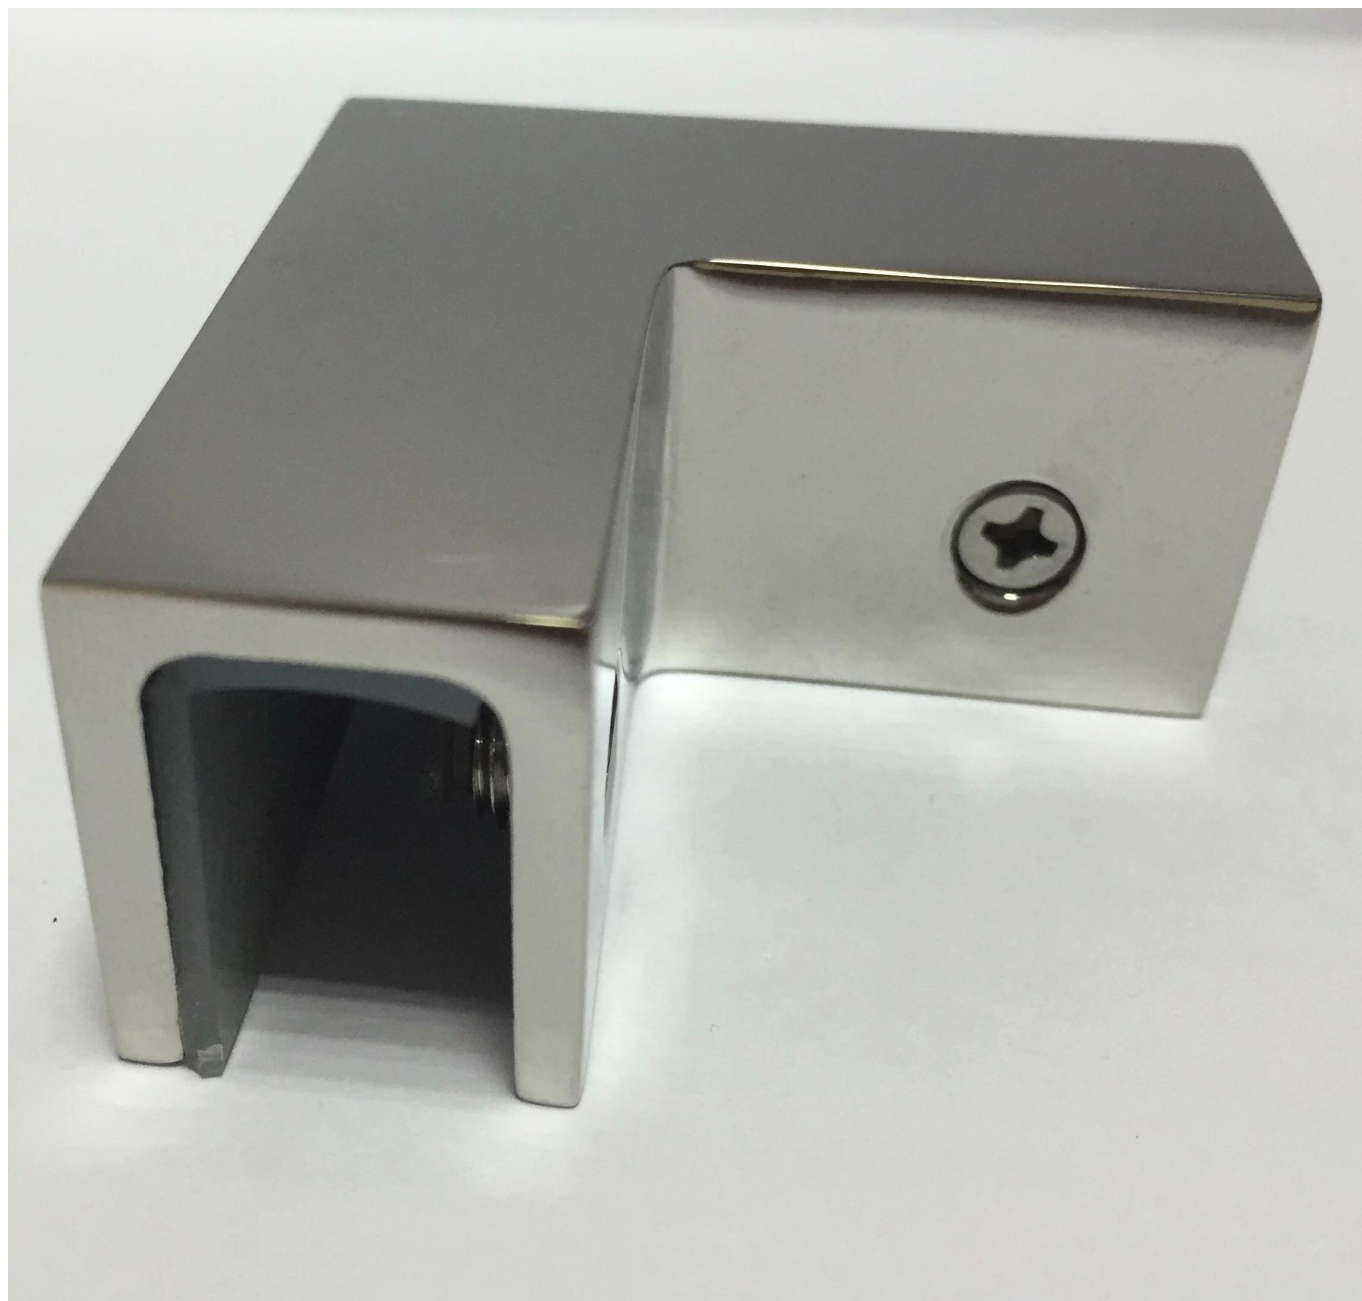

Morsetto per ringhiera in vetro di tipo quadrato a 90 gradi in acciaio inossidabile di alta qualità

Immagini del prodotto:

**TecnicoDisegno**

**Progettofoto:**

**Altri morsetti di vetro:**

**BC-80x35**

- Square 80x35mm clamps
- To hold **180°** glass panels
- For 8-12mm glass

**CB-90**

- Corner glass clamp
- To hold **90°** glass panels
- For 8-12mm glass

**BC-60**

- Round  $\phi$ 60mm clamps
- To hold **180°** glass panels
- For 8-12mm glass

**PV-90**

- Corner glass clamp
- To hold **90°** glass panels
- For 12-15mm glass

**CB-180**

- **Glass to wall** clamps
- For 8-12mm glass

**PV-135**

- Corner glass clamp
- To hold **135°** glass panels
- For 8-12mm glass

Drawing	Picture	Ref.	A	B	C	D	E
		G108	55	55	30	11	0
		G108R	58	55	30	11	R25.4
		G101	51	41	25	11	0
		G101R	55	41	25	11	R21.5/R25.4
		G102	44	44	25	11	0
		G102R	48	44	25	11	R21.5/R25.4
		G103	50	40	22	8	0
		G104	50	40	26	12	0
		G105	54	45	28	14	0
		G107	63	45	28	14	0
		G103R	52	40	22	8	R21.5
		G104R	52	40	26	12	R21.5
		G105R	58	45	28	14	R21.5/R25.4
		G107R	66	45	28	14	R21.5/R25.4
		G106	50	40	25	12	0
		G106R	52	40	25	12	R21.5/R25.4