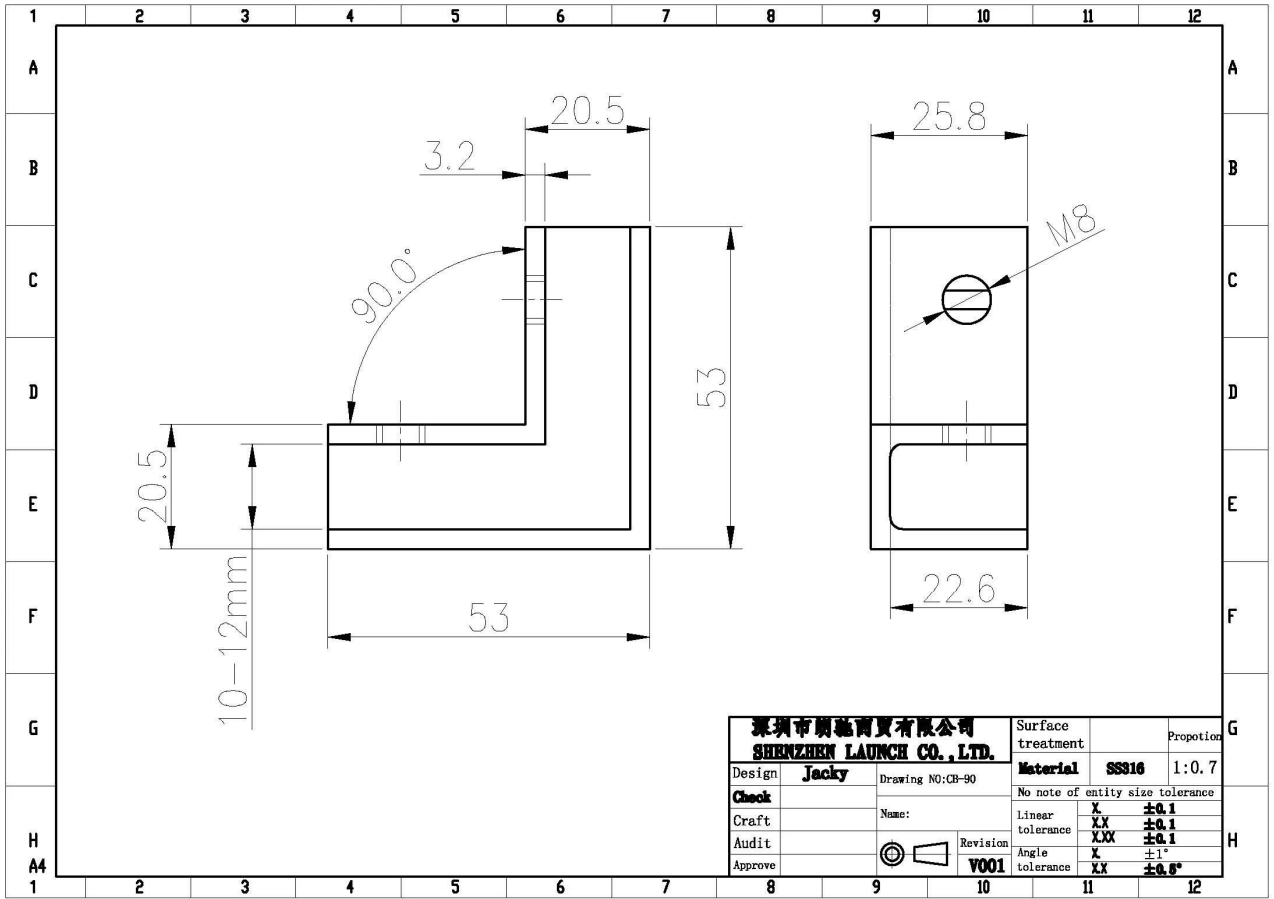

Morsetto per ringhiera in vetro di tipo quadrato a 90 gradi in acciaio inossidabile di alta qualità

Immagini del prodotto:

**TecnicoDisegno**

**Progettofoto:**

**Altri morsetti di vetro:**

**BC-80x35**

- Square 80x35mm clamps
- To hold **180°** glass panels
- For 8-12mm glass

**CB-90**

- Corner glass clamp
- To hold **90°** glass panels
- For 8-12mm glass

**BC-60**

- Round  $\phi$ 60mm clamps
- To hold **180°** glass panels
- For 8-12mm glass

**PV-90**

- Corner glass clamp
- To hold **90°** glass panels
- For 12-15mm glass

**CB-180**

- **Glass to wall** clamps
- For 8-12mm glass

**PV-135**

- Corner glass clamp
- To hold **135°** glass panels
- For 8-12mm glass

Drawing	Picture	Ref.	A	B	C	D	E
		G108	55	55	30	11	0
		G108R	58	55	30	11	R25.4
		G101	51	41	25	11	0
		G101R	55	41	25	11	R21.5/R25.4
		G102	44	44	25	11	0
		G102R	48	44	25	11	R21.5/R25.4
		G103	50	40	22	8	0
		G104	50	40	26	12	0
		G105	54	45	28	14	0
		G107	63	45	28	14	0
		G103R	52	40	22	8	R21.5
		G104R	52	40	26	12	R21.5
		G105R	58	45	28	14	R21.5/R25.4
		G107R	66	45	28	14	R21.5/R25.4
		G106	50	40	25	12	0
		G106R	52	40	25	12	R21.5/R25.4