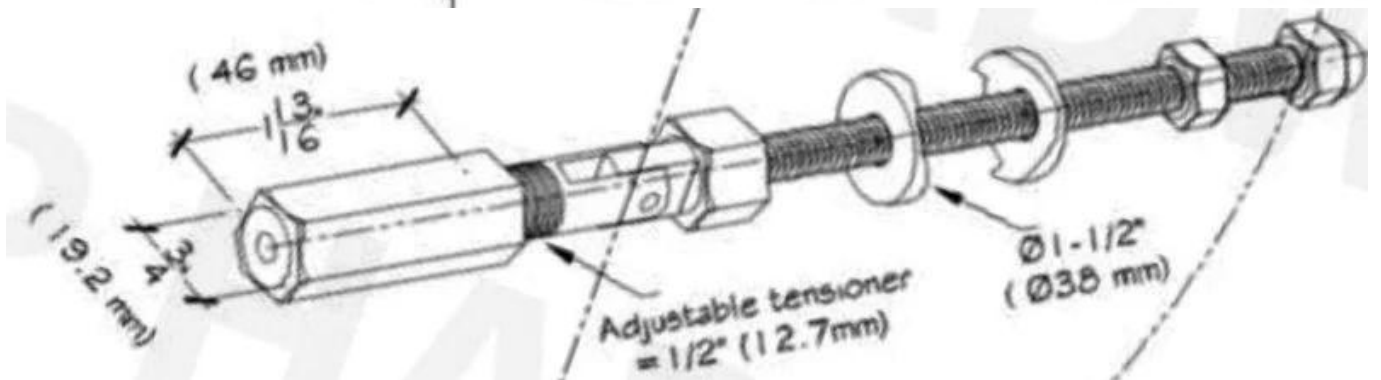

Come usarlo con tubo