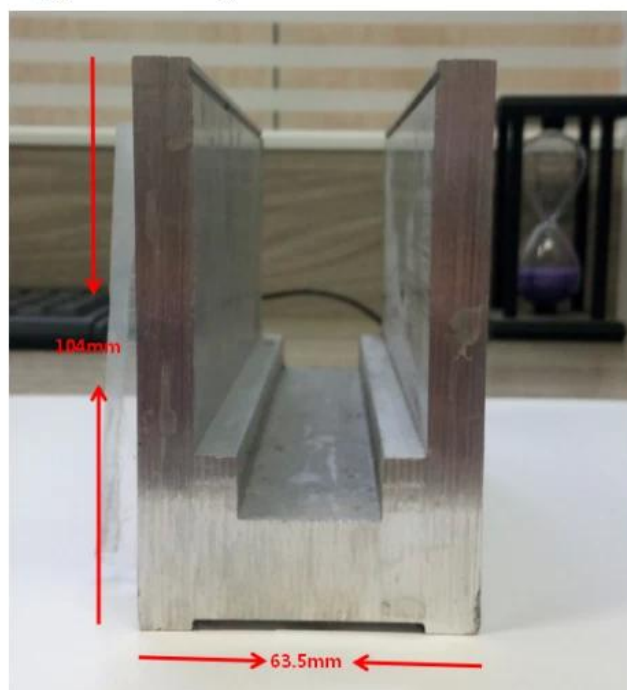

Aluminum trough 1 m

Waterproof tape 2 meters

Aluminum plastic fittings 3 sets

Expansion screws 3 pieces

LCH-D02

12 mm to 13.14 mm tempered glass

1 m aluminium groove contains the following accessories (excluding glass)

ALTRI TIPI DI CANALE A U IN ALLUMINIO PER RINGHIERA IN VETRO:

Small profile: for glass thickness 10-12.76mm

Big profile: for glass thickness 20-30mm

CORRIMANO TUBO SLOT:

FAQ

1. sei fabbrica?

Sì, siamo fabbrica.