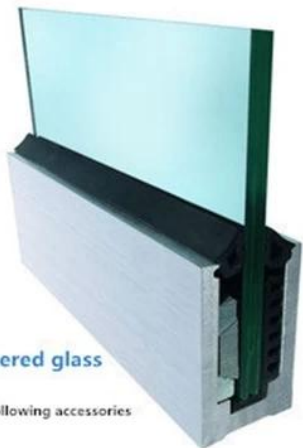

LCH-B01

16 mm to 17.52 mm tempered glass

1 m aluminium groove contains the following accessories (excluding glass)

Aluminum trough 1 m Waterproof tape 2 meters

Aluminum plastic fittings 3 sets

Expansion screws 3 pieces

LCH-B02

16 mm to 17.52 mm tempered glass

1 m aluminium groove contains the following accessories (excluding glass)

Aluminum trough 1 m

Decorative cover 2 meters

Aluminum plastic fittings 3 sets

Expansion screws 3 pieces

LCH-C01 / A02: senza / con rivestimento per l'uso con vetro da 12 mm a 13,14 mm

LCH-C01

12 mm to 13.14 mm tempered glass

1 m aluminium groove contains the following accessories (excluding glass)

Aluminum trough 1 m Waterproof tape 2 meters

Aluminum plastic fittings 3 sets

Expansion screws 3 pieces

LCH-C02

12 mm to 13.14 mm tempered glass

1 m aluminium groove contains the following accessories (excluding glass)

Aluminum trough 1 m

Decorative cover 2 meters