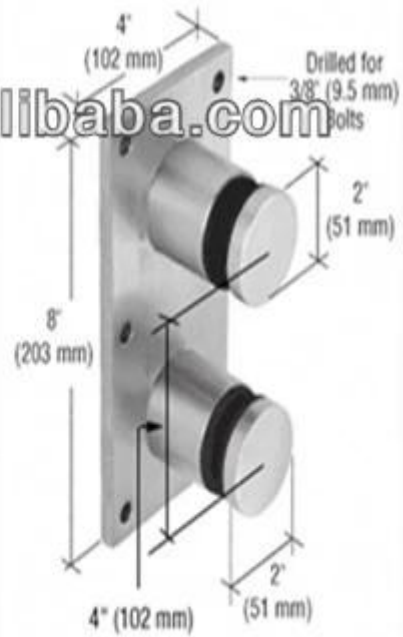

SF-30

Model no. : SF-50 T	
Material	Stainless steel 304/ 316
Finish	Satin / mirror polished
Size	50*10mm cap, 50*30 mm body, silicon rubber gasket included
Mounting plate size	200*100*10mm

SF-50

## Standoff Bracket

Item: glass rail standoff

Item no.: SF

Material: stainless steel 304 or 316

Finish : satin / mirror polished

launch-china.en.alibaba.com

Top rail per ringhiera in vetro senza telaio

[Cina 12 millimetri temperato balastra in vetro con rubinetto vetro nella parte inferiore e cordonato guida sulla parte superiore per balcone](#)

## Round top rail

For 12mm glass

Material	Stainless steel 316/316L
Finish	Mirror or satin
Dimension	Dia 25.4mm , groove 14*14 mm , 5.8 meter per length

## Square top rail

For 12mm glass

Material	Stainless steel 316/316L
Finish	Mirror or satin
Dimension	25*21mm , groove 14*14 mm , 5.8 meter per length