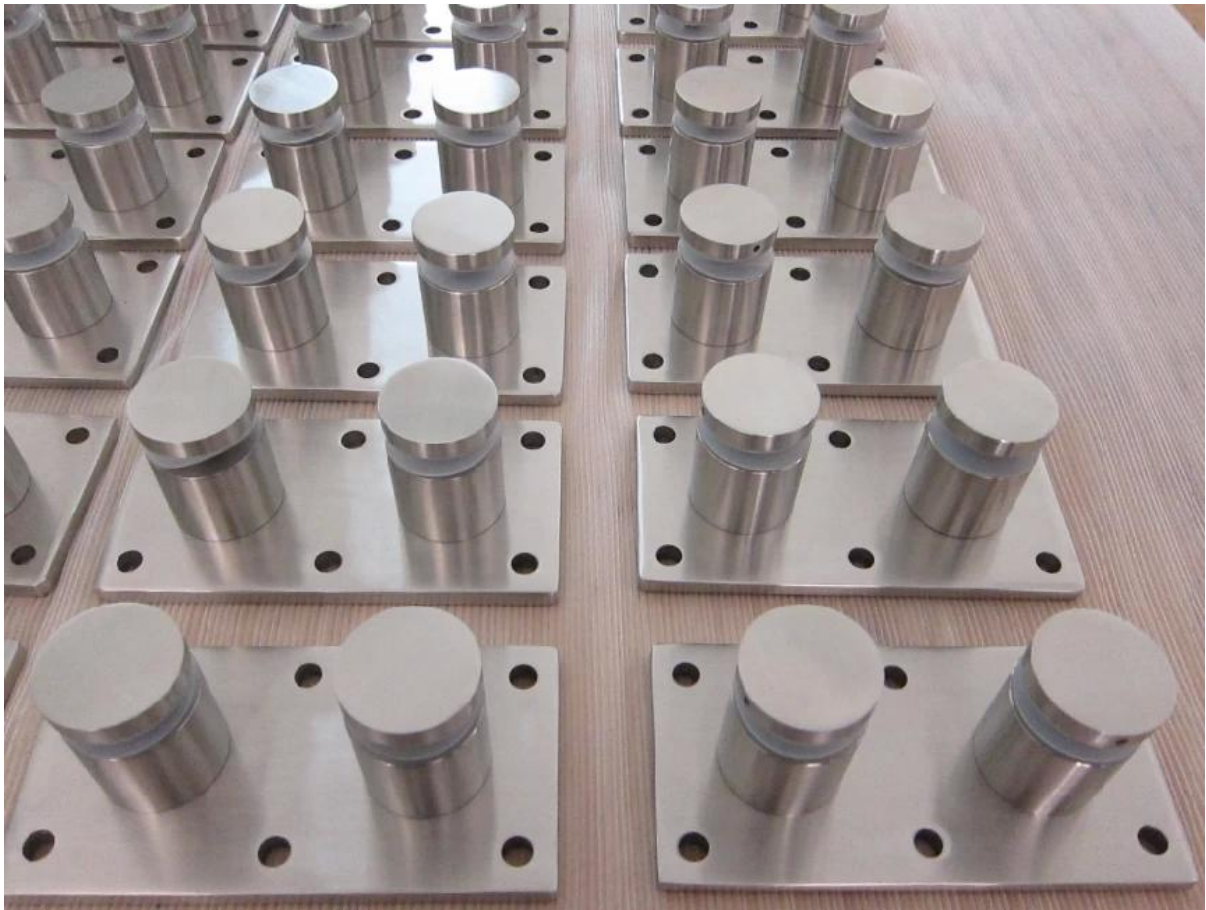

SF-30

Model no. : SF-50 T	
Material	Stainless steel 304/ 316
Finish	Satin / mirror polished
Size	50*10mm cap, 50*30 mm body, silicon rubber gasket included
Mounting plate size	200*100*10mm

SF-50

## Standoff Bracket

Item: glass rail standoff

Item no.: SF

Material: stainless steel 304 or 316

Finish : satin / mirror polished

launch-china.en.alibaba.com

Top rail per ringhiera in vetro senza telaio

[Cina 12 millimetri temperato balastra in vetro con rubinetto vetro nella parte inferiore e cordonato guida sulla parte superiore per balcone](#)

## Round top rail

For 12mm glass

Material	Stainless steel 316/316L
Finish	Mirror or satin
Dimension	Dia 25.4mm , groove 14*14 mm , 5.8 meter per length

## Square top rail

For 12mm glass

Material	Stainless steel 316/316L
Finish	Mirror or satin
Dimension	25*21mm , groove 14*14 mm , 5.8 meter per length